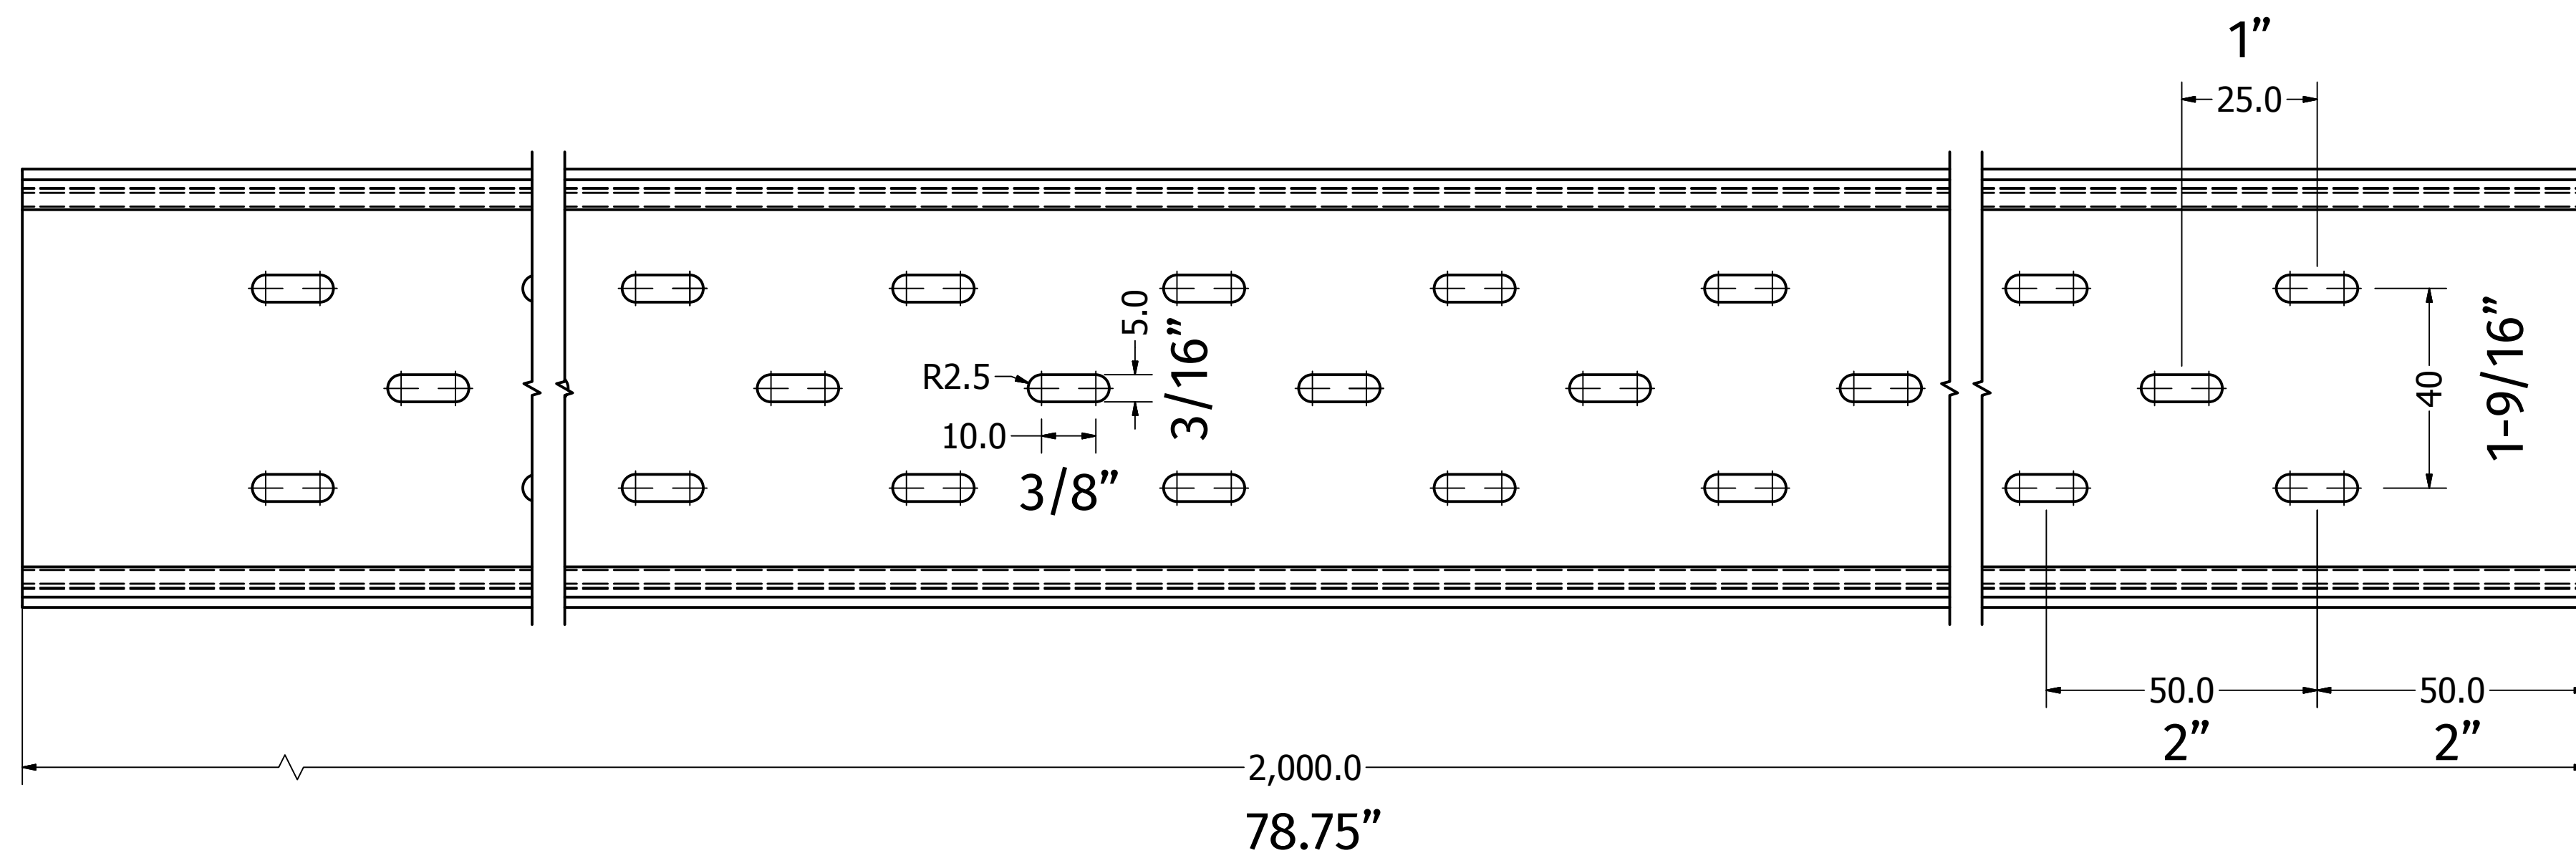

# SOLID WALL WIRE DUCT

## NOTES:

- 1) Material: HARDNESS PVC
- 2) Solid surface snap-on cover included with SKU (not shown in drawing)
- 3) UOM are in "mm" unless otherwise specified
- 4) -XX in SKU represents color selection (available colors are gray, white)

SKU	
WR-WDSW3030-XX	
SIZE	REV
D	A
SCALE	SHEET 1 OF 1
1 : 1	