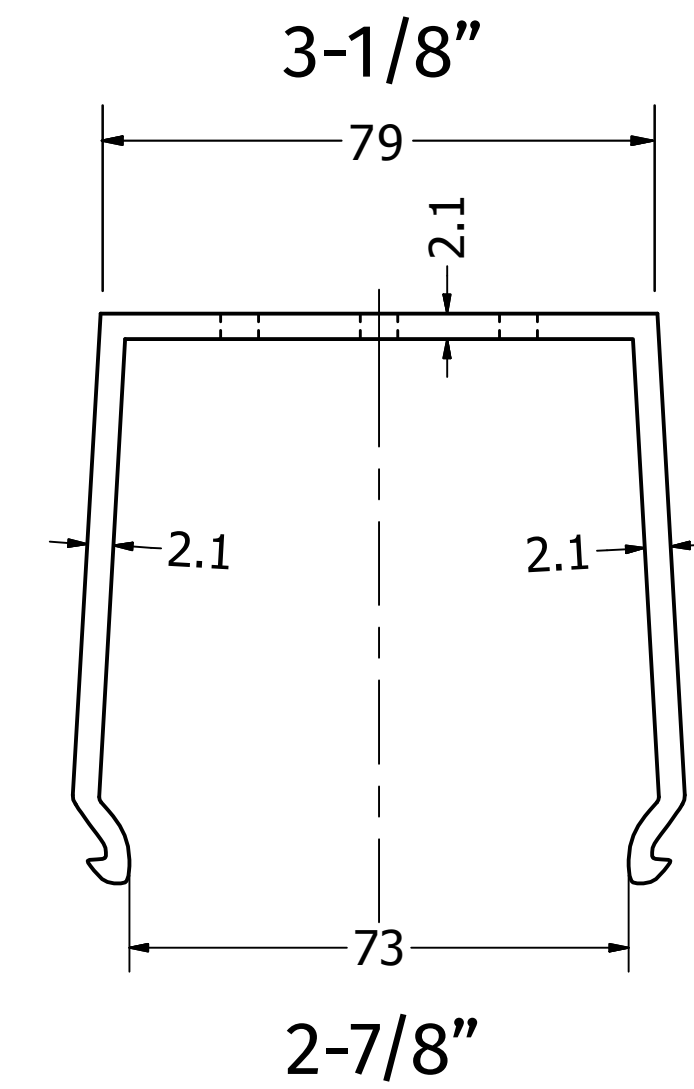

# SOLID WALL WIRE DUCT

## NOTES:

- 1) Material: HARDNESS PVC
- 2) Solid surface snap-on cover included with SKU (not shown in drawing)
- 3) UOM are in "mm" unless otherwise specified
- 4) -XX in SKU represents color selection (available colors are gray, white)

SKU	
WR-WDSW3030-XX	
SIZE	REV
D	A
SCALE	SHEET 1 OF 1
1 : 1	