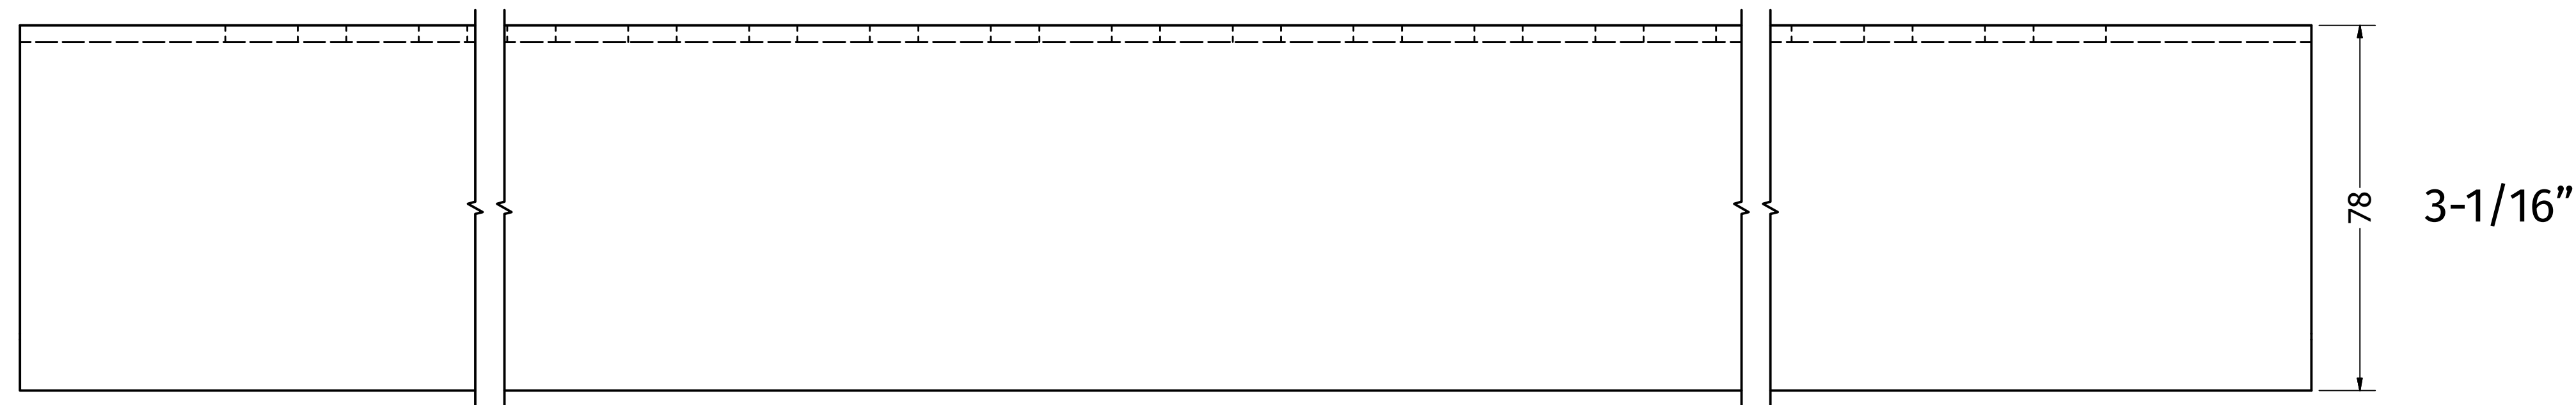

# SOLID WALL WIRE DUCT

## NOTES:

- 1) Material: HARDNESS PVC
- 2) Solid surface snap-on cover included with SKU (not shown in drawing)
- 3) UOM are in "mm" unless otherwise specified
- 4) -XX in SKU represents color selection (available colors are gray, white)

SKU	
WR-WDSW3030-XX	
SIZE	REV
D	A
SCALE	SHEET 1 OF 1
1 : 1	