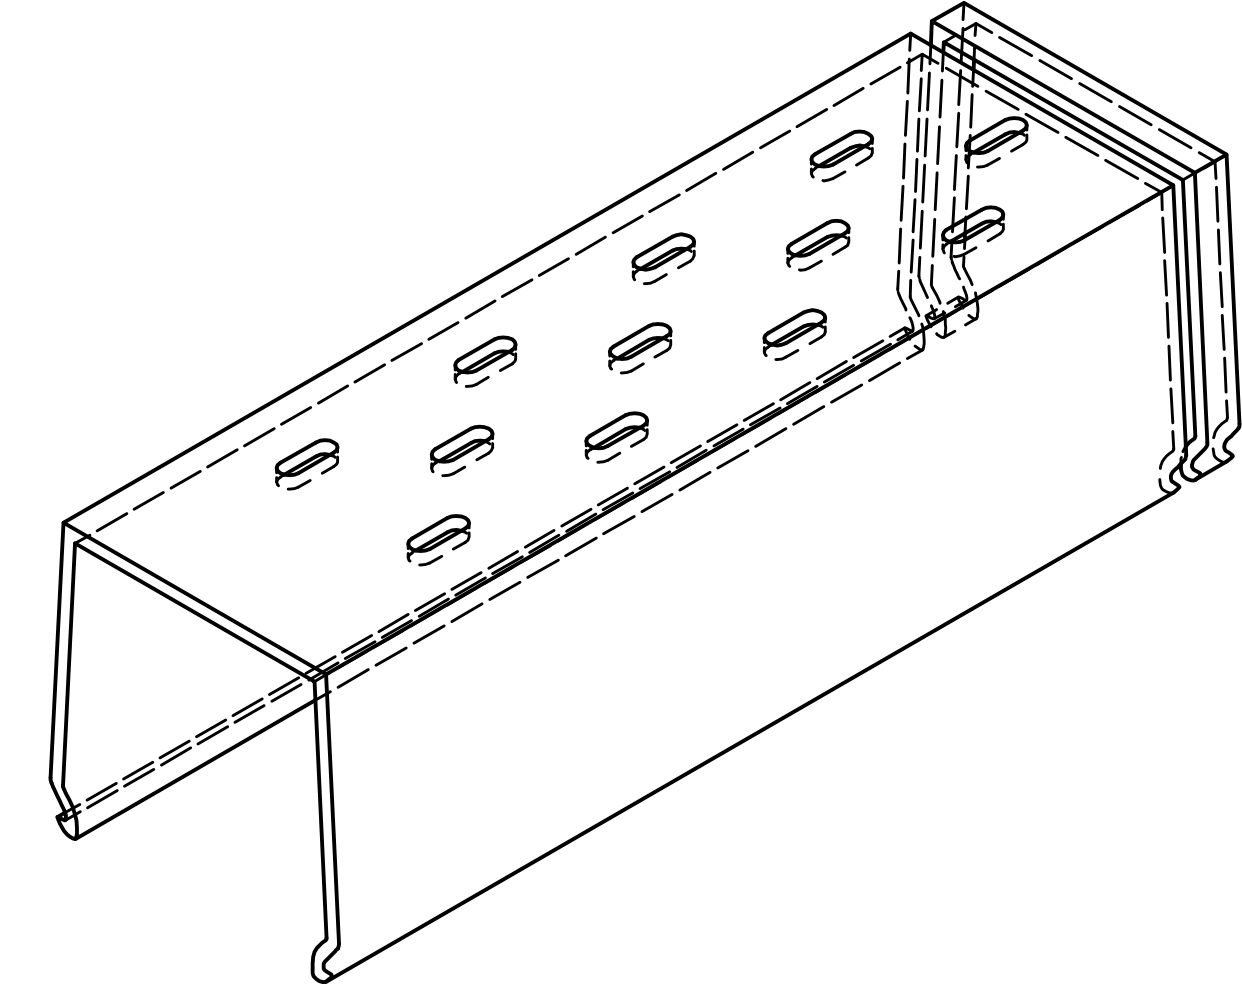

# SOLID WALL WIRE DUCT

## NOTES:

- 1) Material: HARDNESS PVC
- 2) Solid surface snap-on cover included with SKU (not shown in drawing)
- 3) UOM are in "mm" unless otherwise specified
- 4) -XX in SKU represents color selection (available colors are gray, white)

SKU	
WR-WDSW3030-XX	
SIZE	REV
D	A
SCALE	SHEET 1 OF 1
1 : 1	