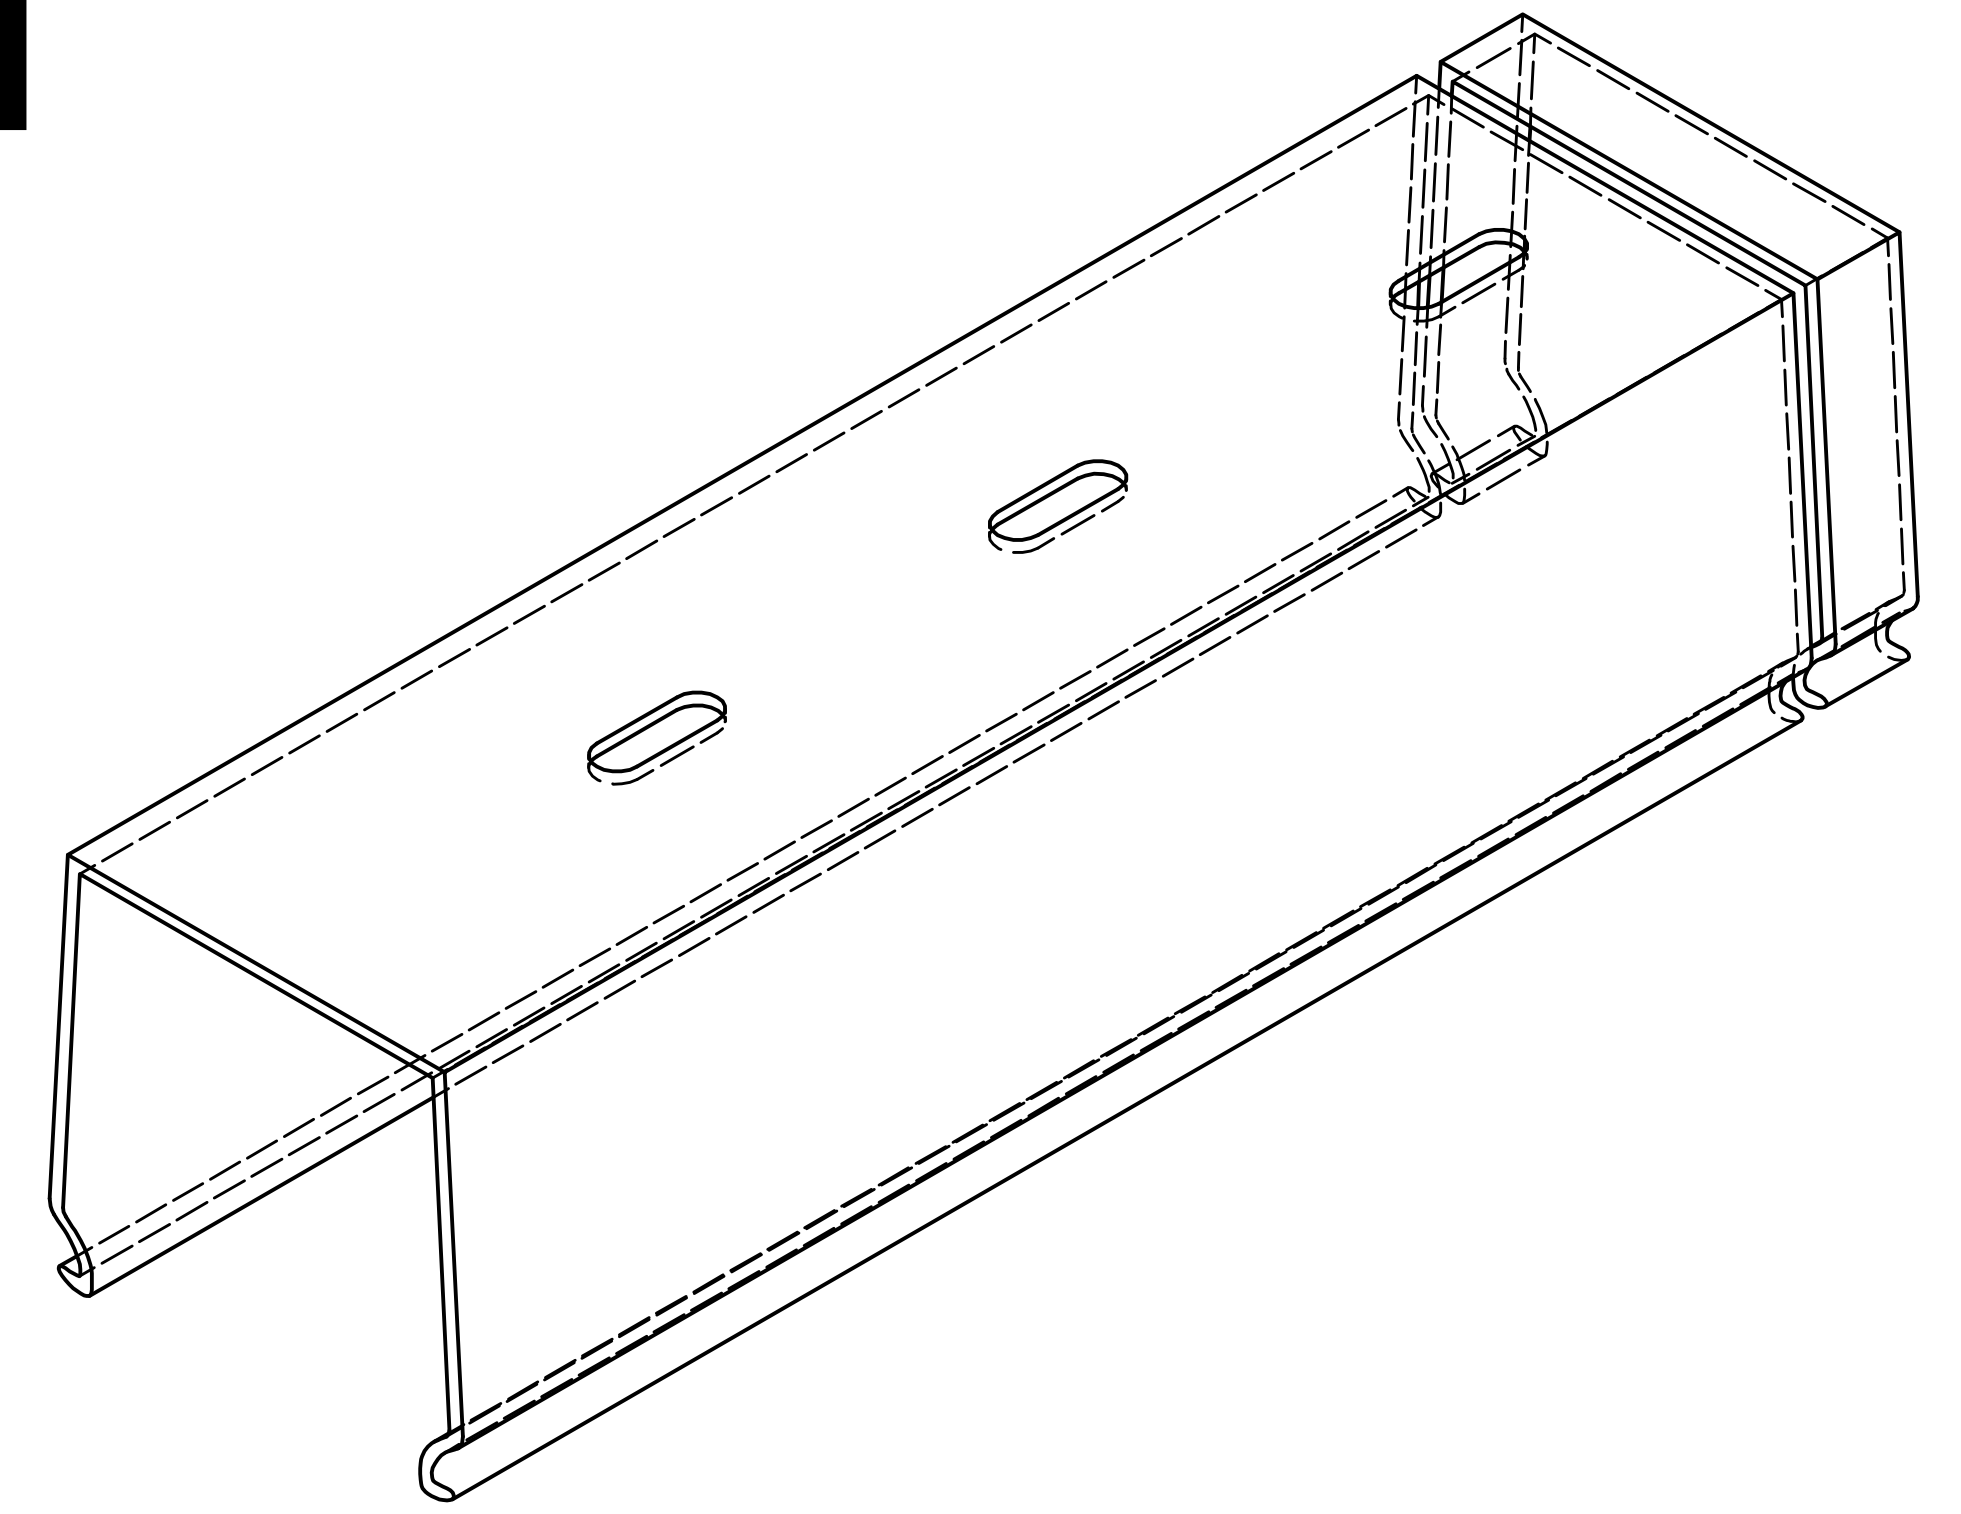

SOLID WALL WIRE DUCT

NOTES:

- 1) Material: HARDNESS PVC
- 2) Solid surface snap-on cover included with SKU (not shown in drawing)
- 3) UOM are in "mm" unless otherwise specified
- 4) -XX in SKU represents color selection (available colors are gray, white)

SKU	
WR-WDSW2020-XX	
SIZE	REV
D	A
SCALE	SHEET 1 OF 1
1 : 1	1