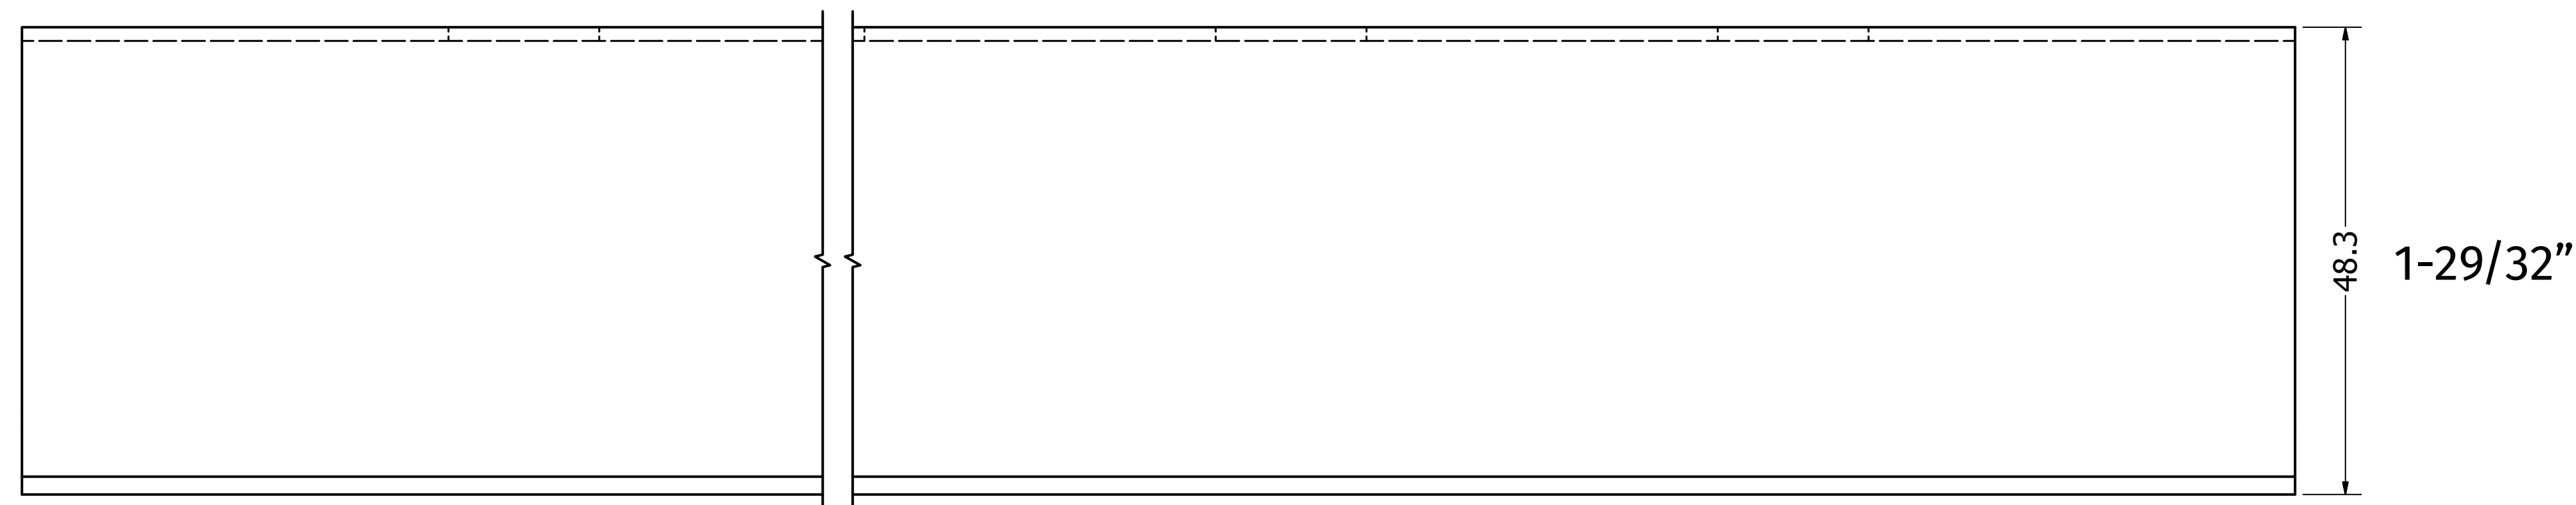

SOLID WALL WIRE DUCT

NOTES:

- 1) Material: HARDNESS PVC
- 2) Solid surface snap-on cover included with SKU (not shown in drawing)
- 3) UOM are in "mm" unless otherwise specified
- 4) -XX in SKU represents color selection (available colors are gray, white)

SKU	
WR-WDSW2020-XX	
SIZE	REV
D	A
SCALE	SHEET 1 OF 1
1 : 1	1