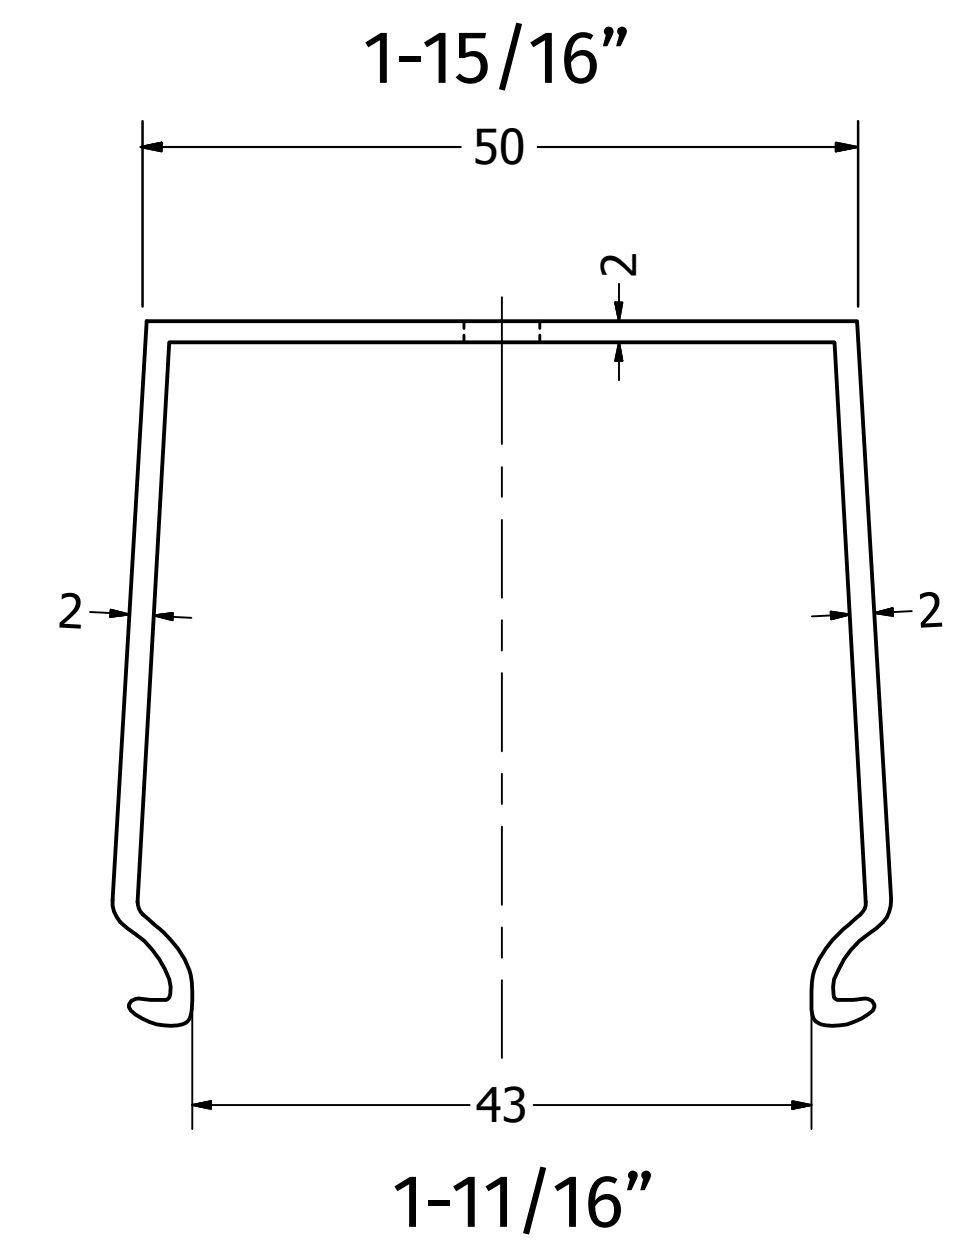

SOLID WALL WIRE DUCT

NOTES:

- 1) Material: HARDNESS PVC
- 2) Solid surface snap-on cover included with SKU (not shown in drawing)
- 3) UOM are in "mm" unless otherwise specified
- 4) -XX in SKU represents color selection (available colors are gray, white)

SKU	
WR-WDSW2020-XX	
SIZE	REV
D	A
SCALE	SHEET 1 OF 1
1 : 1	1