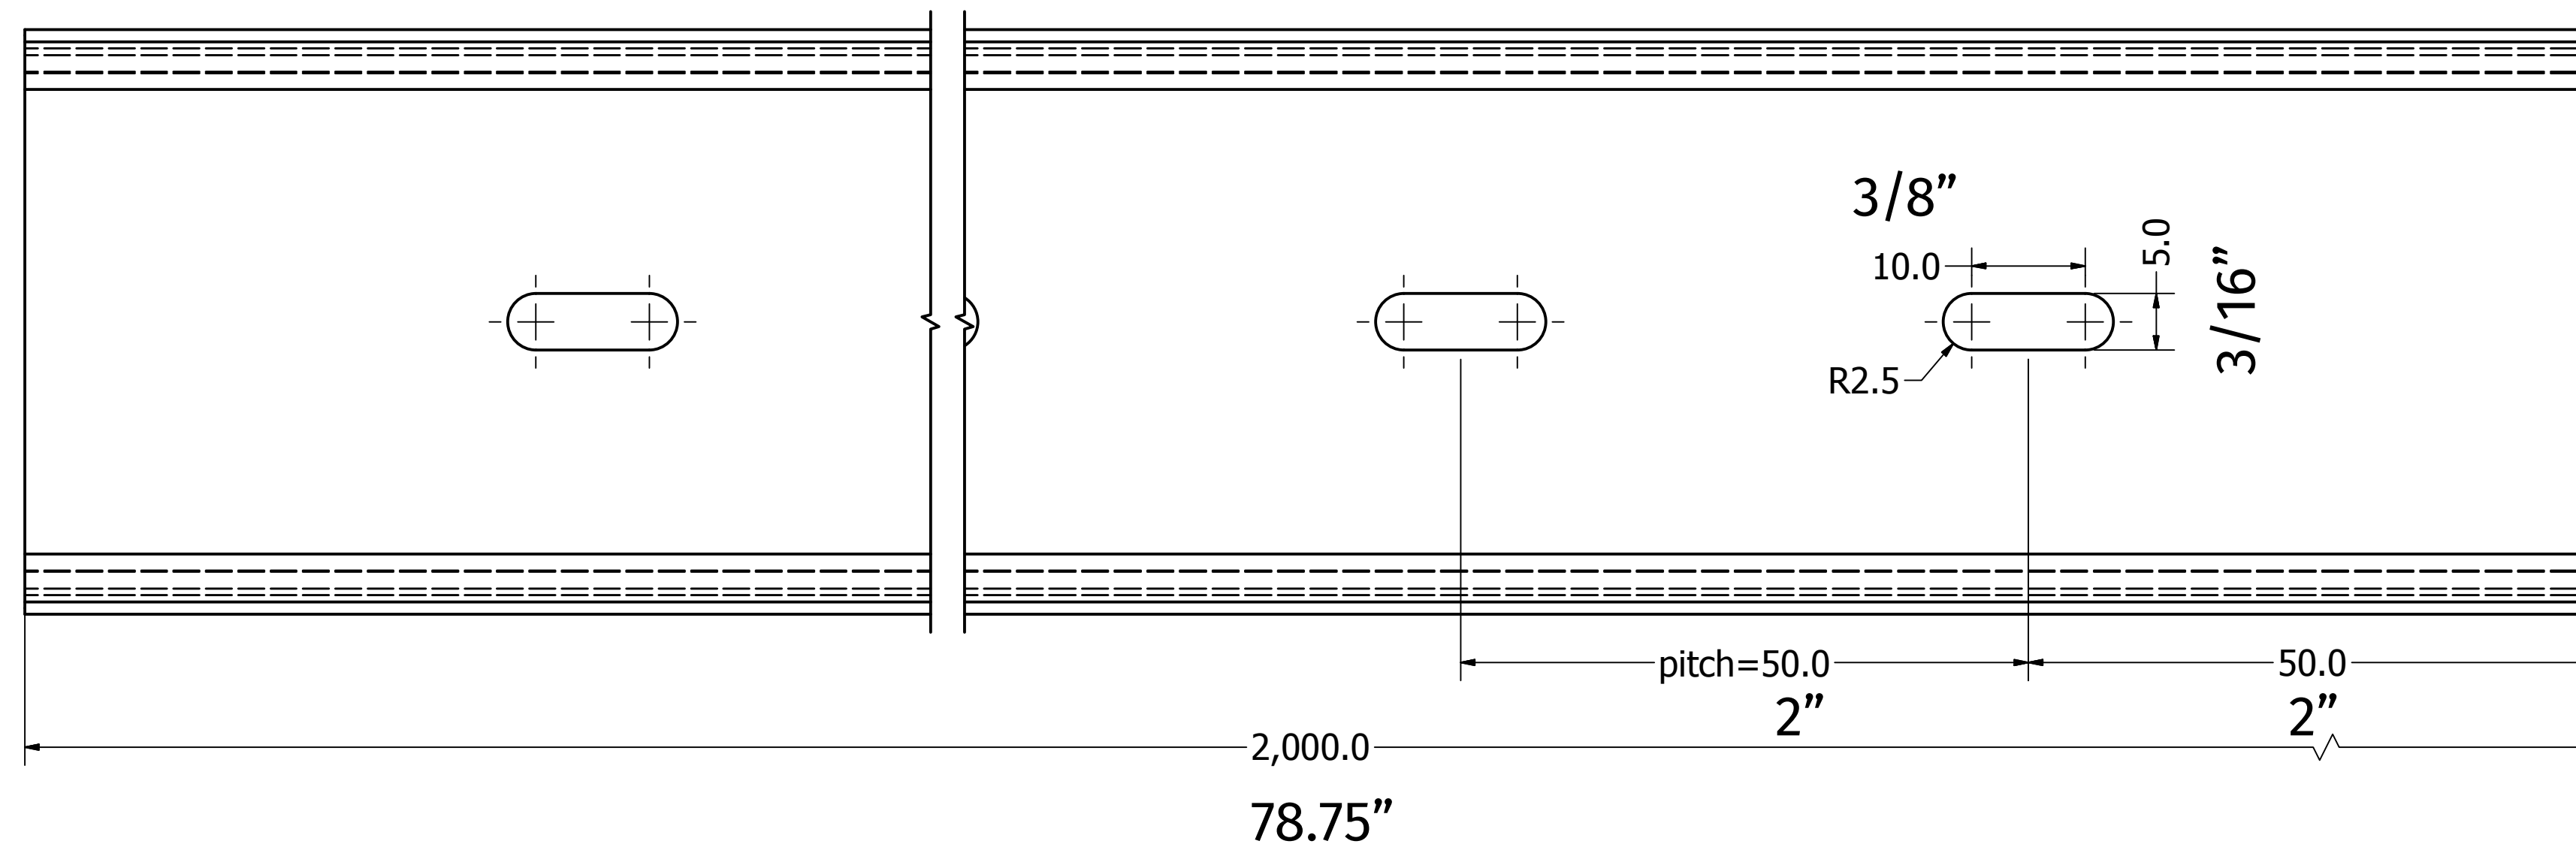

SOLID WALL WIRE DUCT

NOTES:

- 1) Material: HARDNESS PVC
- 2) Solid surface snap-on cover included with SKU (not shown in drawing)
- 3) UOM are in "mm" unless otherwise specified
- 4) -XX in SKU represents color selection (available colors are gray, white)

SKU	
WR-WDSW2020-XX	
SIZE	REV
D	A
SCALE	SHEET 1 OF 1
1 : 1	1