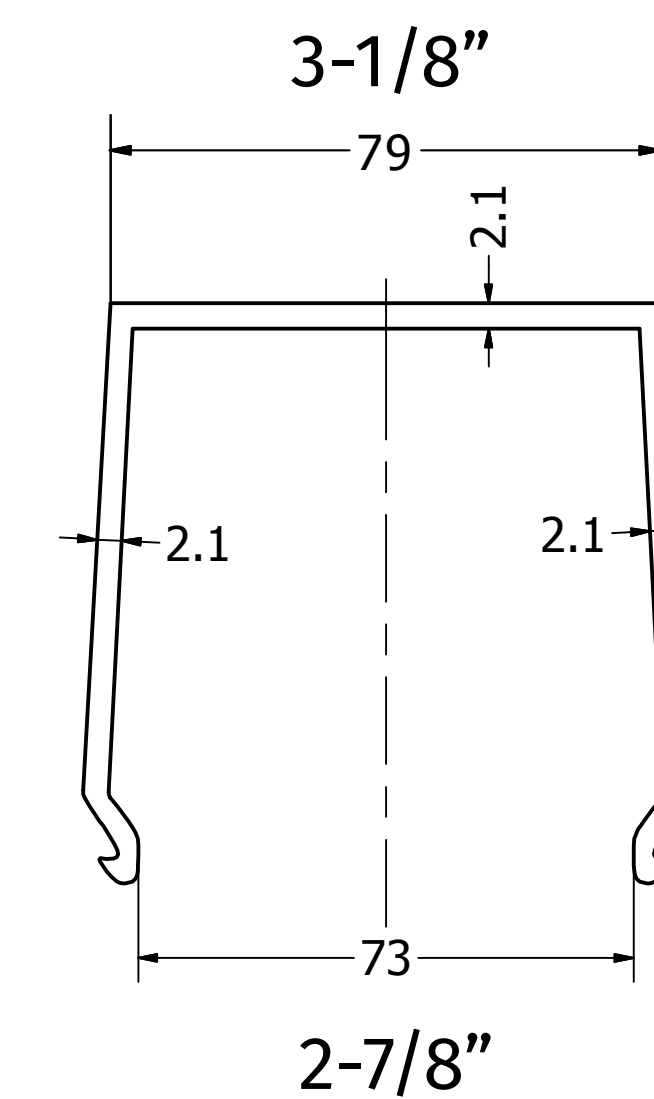

OPEN SLOT WIRE DUCT

NOTES:

- 1) Material: HARDNESS PVC
- 2) Solid surface snap-on cover included with SKU (not shown in drawing)
- 3) UOM are in "mm" unless otherwise specified
- 4) -XX in SKU represents color selection (available colors are gray, white, black)

SKU	WR-WDOS3030-XX
SIZE	D
SCALE	1:1
REV	A
SHEET 1 OF 1	