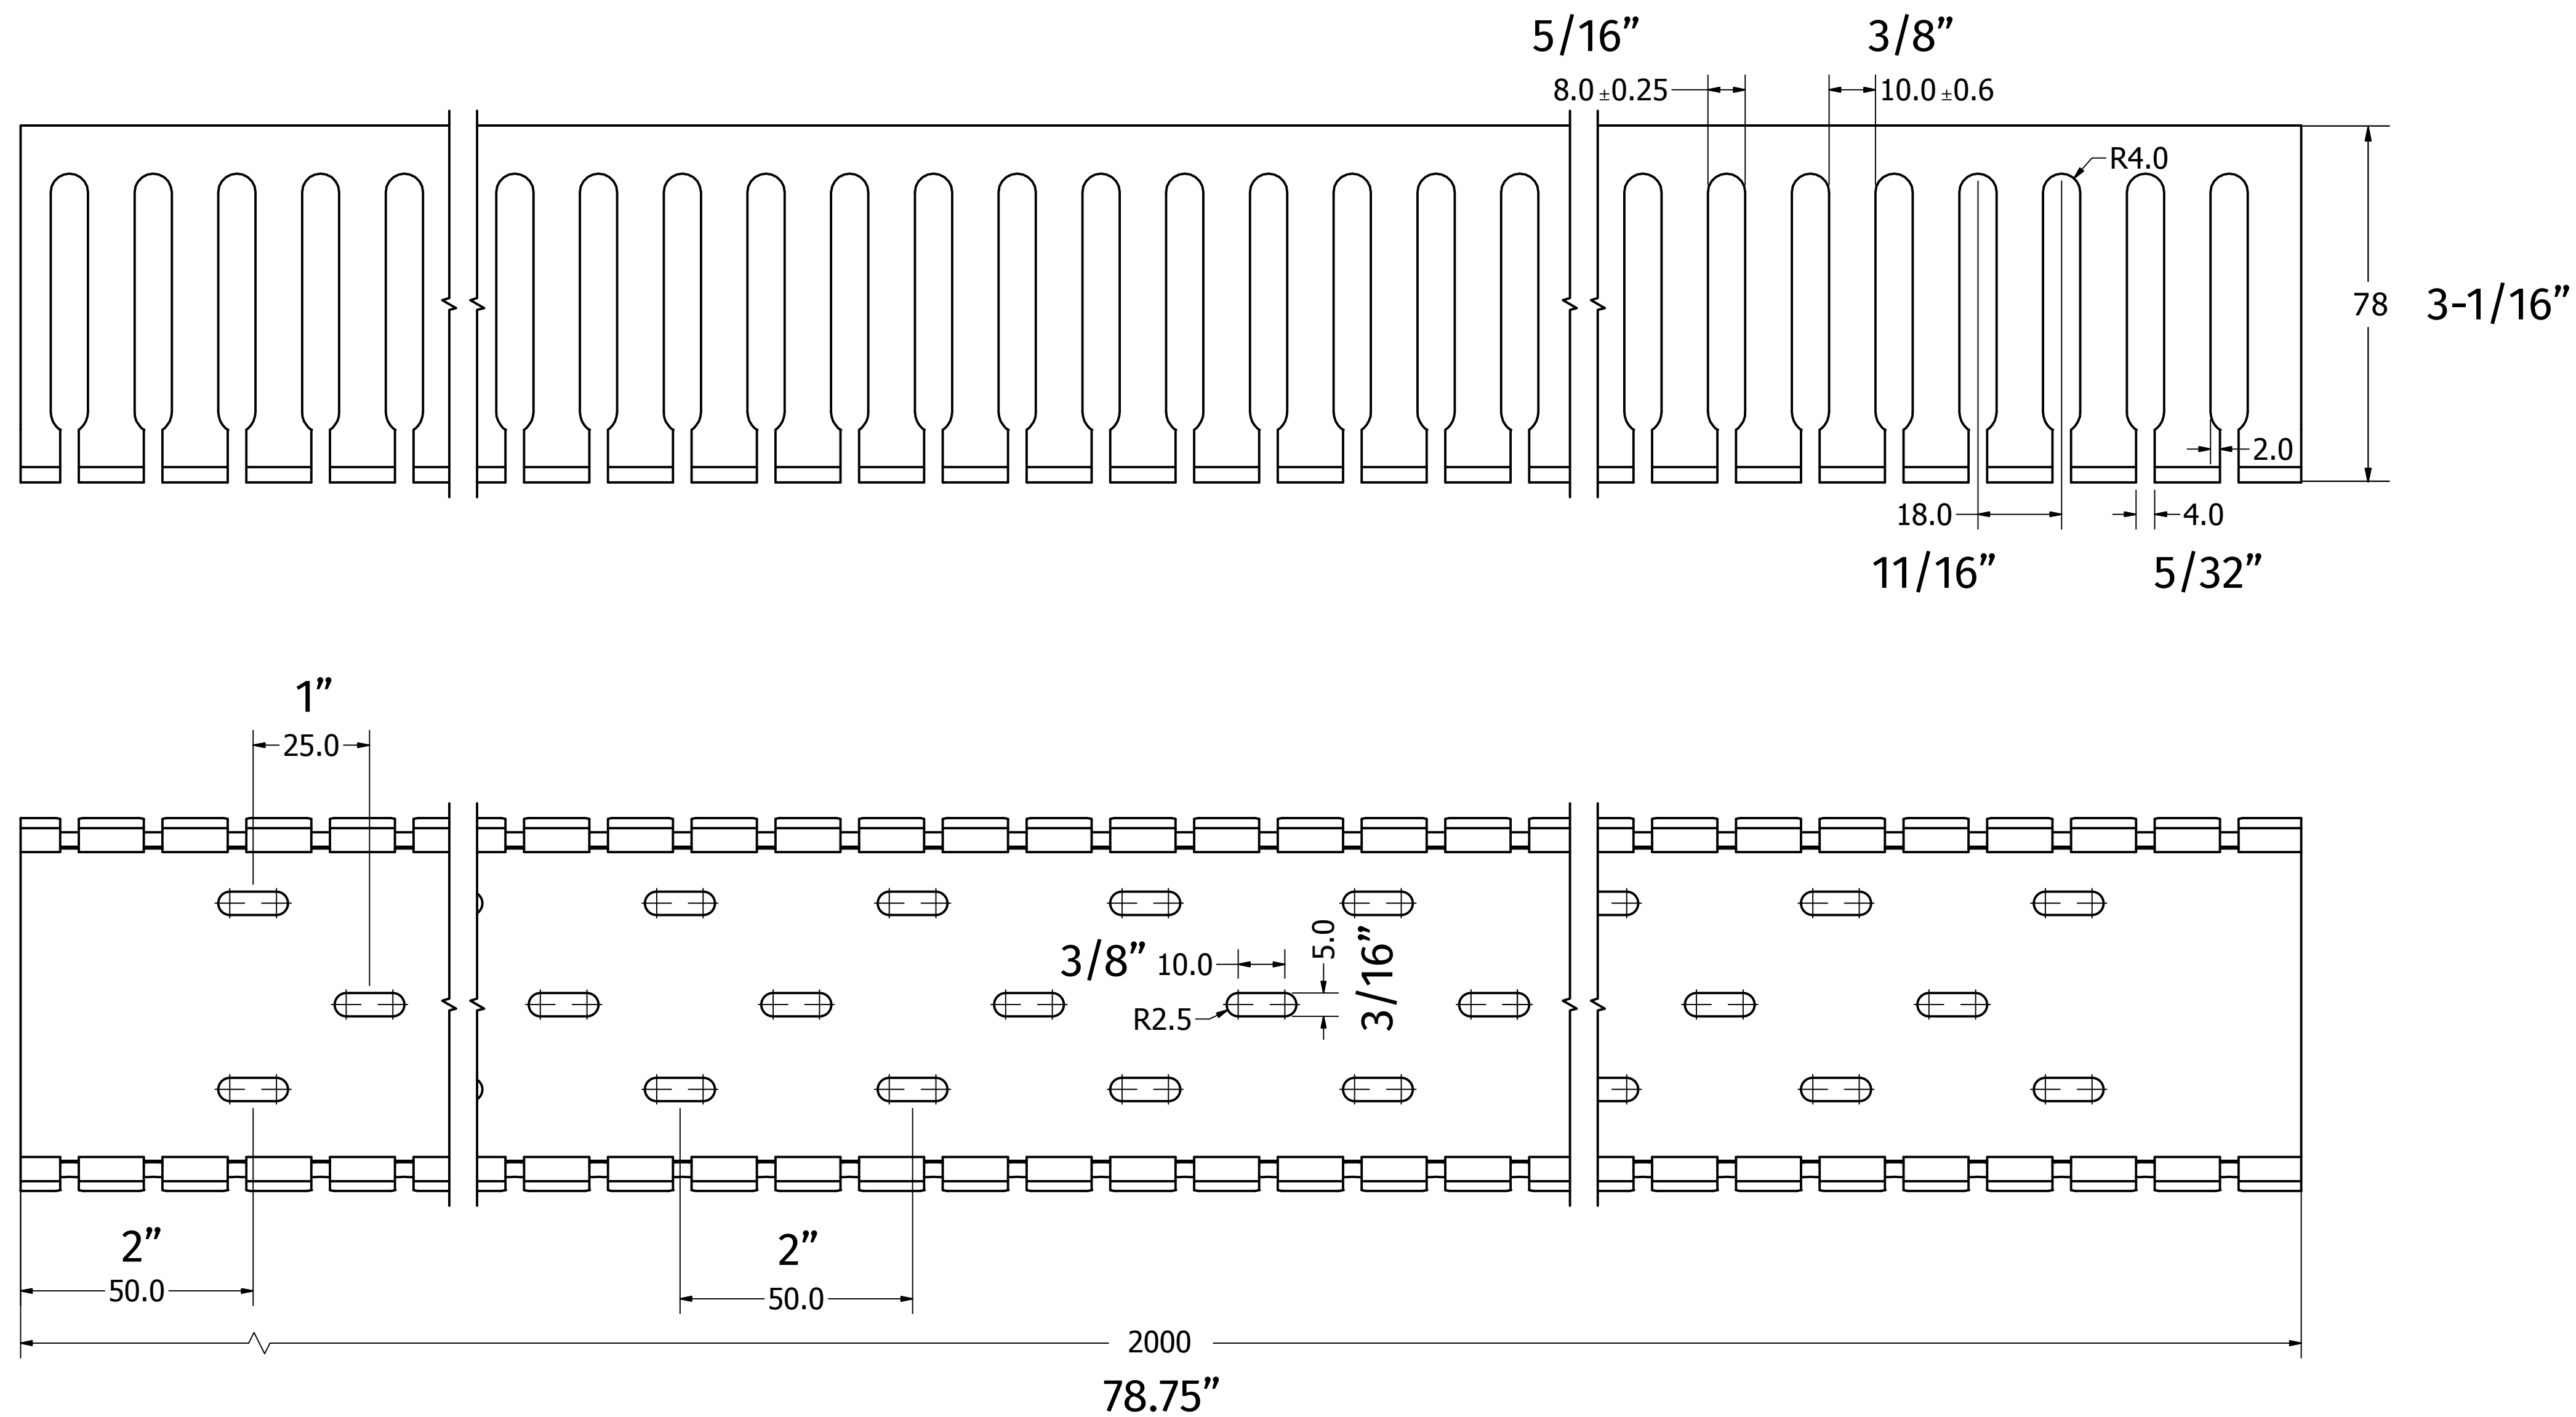

OPEN SLOT WIRE DUCT

NOTES:

- 1) Material: HARDNESS PVC
- 2) Solid surface snap-on cover included with SKU (not shown in drawing)
- 3) UOM are in "mm" unless otherwise specified
- 4) -XX in SKU represents color selection (available colors are gray, white, black)

SKU	WR-WDOS3030-XX
SIZE	D
SCALE	1:1
REV	A
SHEET 1 OF 1	