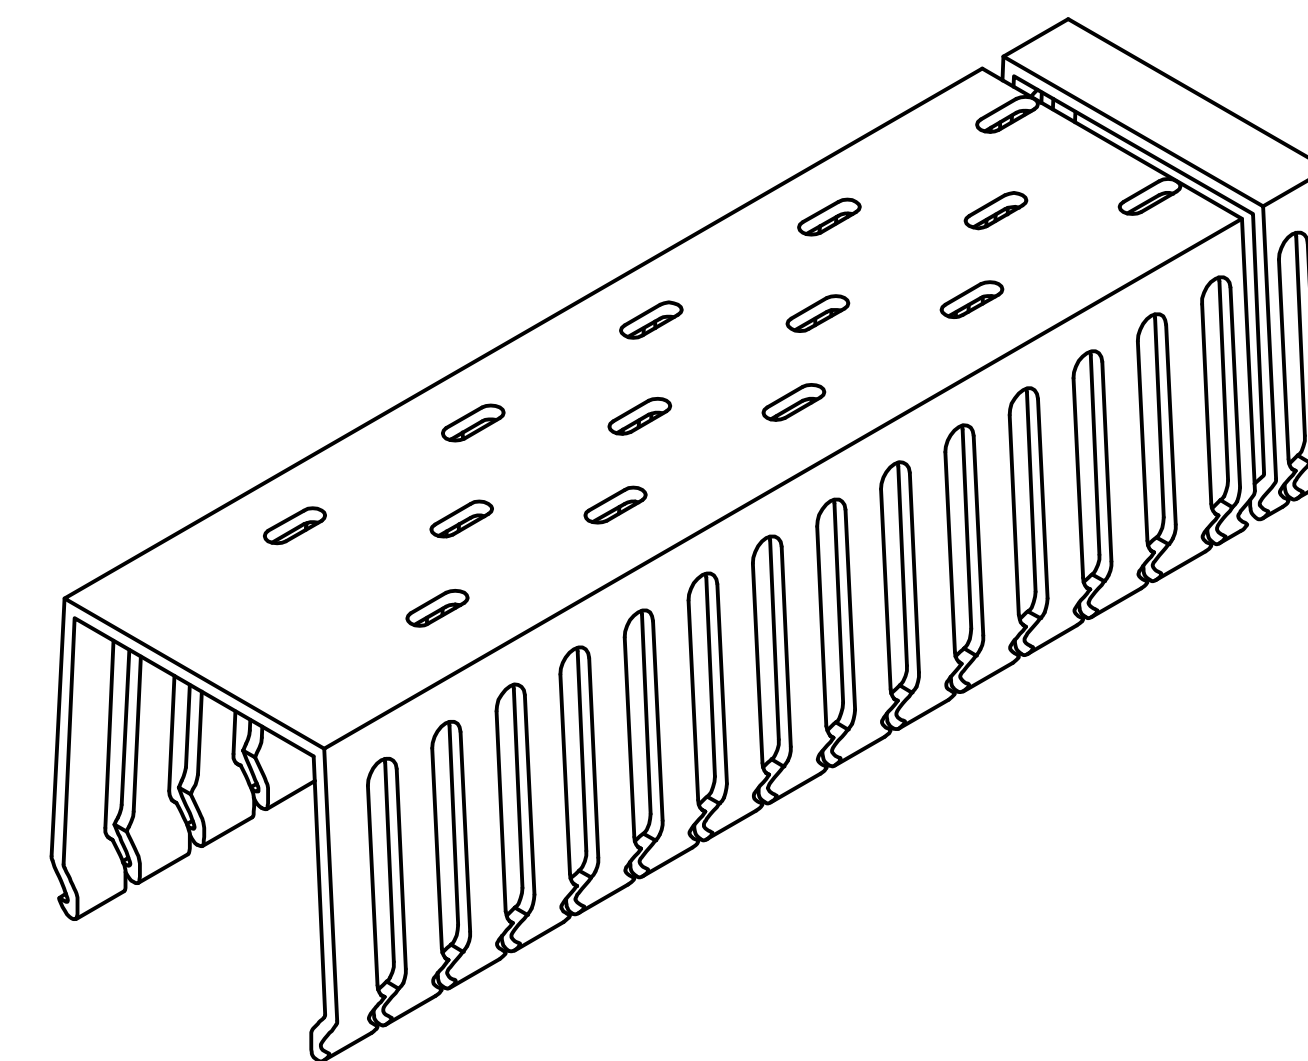

OPEN SLOT WIRE DUCT

NOTES:

- 1) Material: HARDNESS PVC
- 2) Solid surface snap-on cover included with SKU (not shown in drawing)
- 3) UOM are in "mm" unless otherwise specified
- 4) -XX in SKU represents color selection (available colors are gray, white, black)

SKU	WR-WDOS3030-XX
SIZE	D
SCALE	1:1
REV	A
SHEET 1 OF 1	