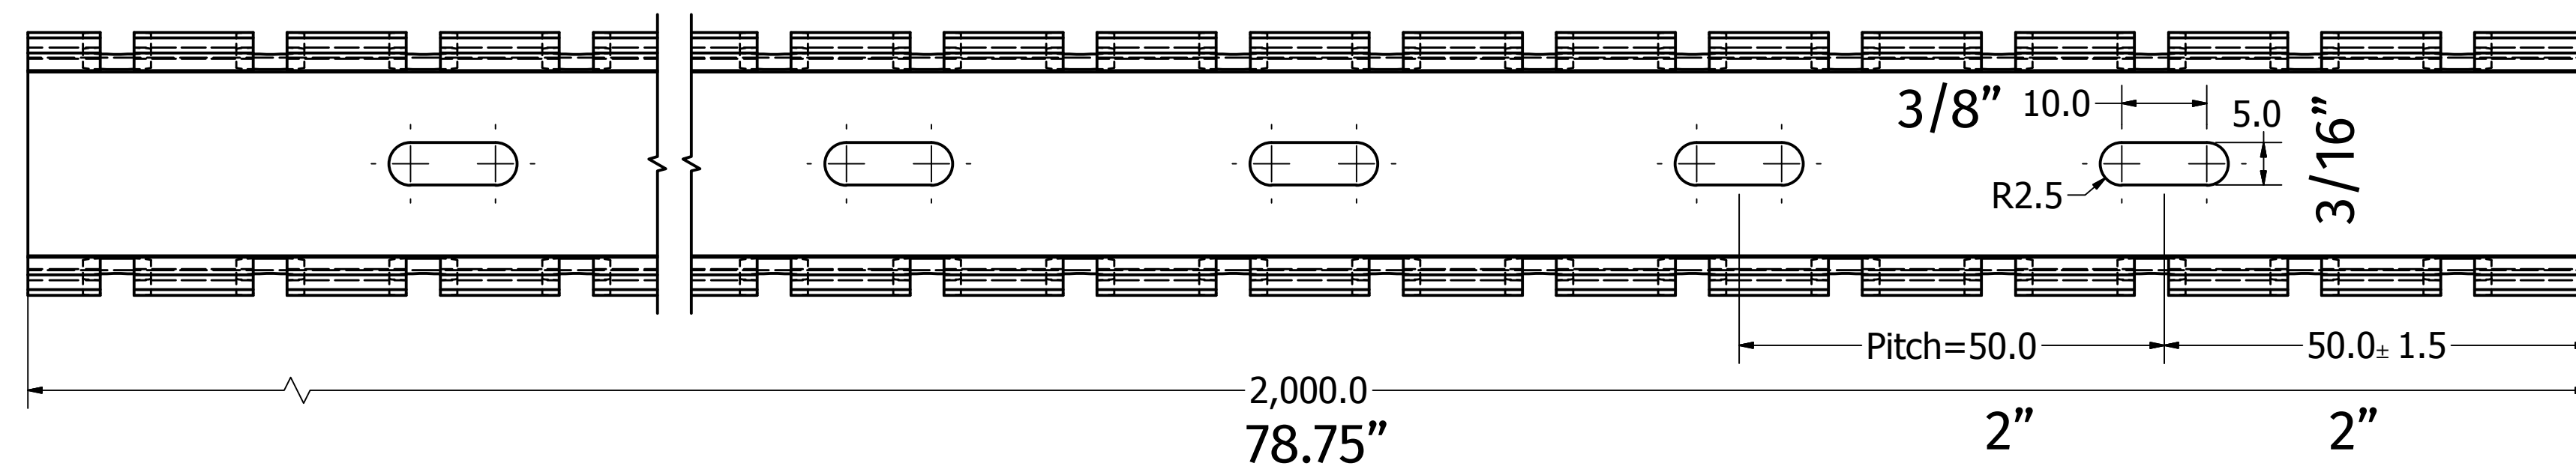

OPEN SLOT WIRE DUCT

NOTES:

- 1) Material: HARDNESS PVC
- 2) Solid surface snap-on cover included with SKU (not shown in drawing)
- 3) UOM are in "mm" unless otherwise specified
- 4) -XX in SKU represents color selection (available colors are gray, white, black)

SKU	
WR-WDOS1025-XX	
SIZE	REV
D	A
SCALE	SHEET 1 OF 1
1 : 1	1