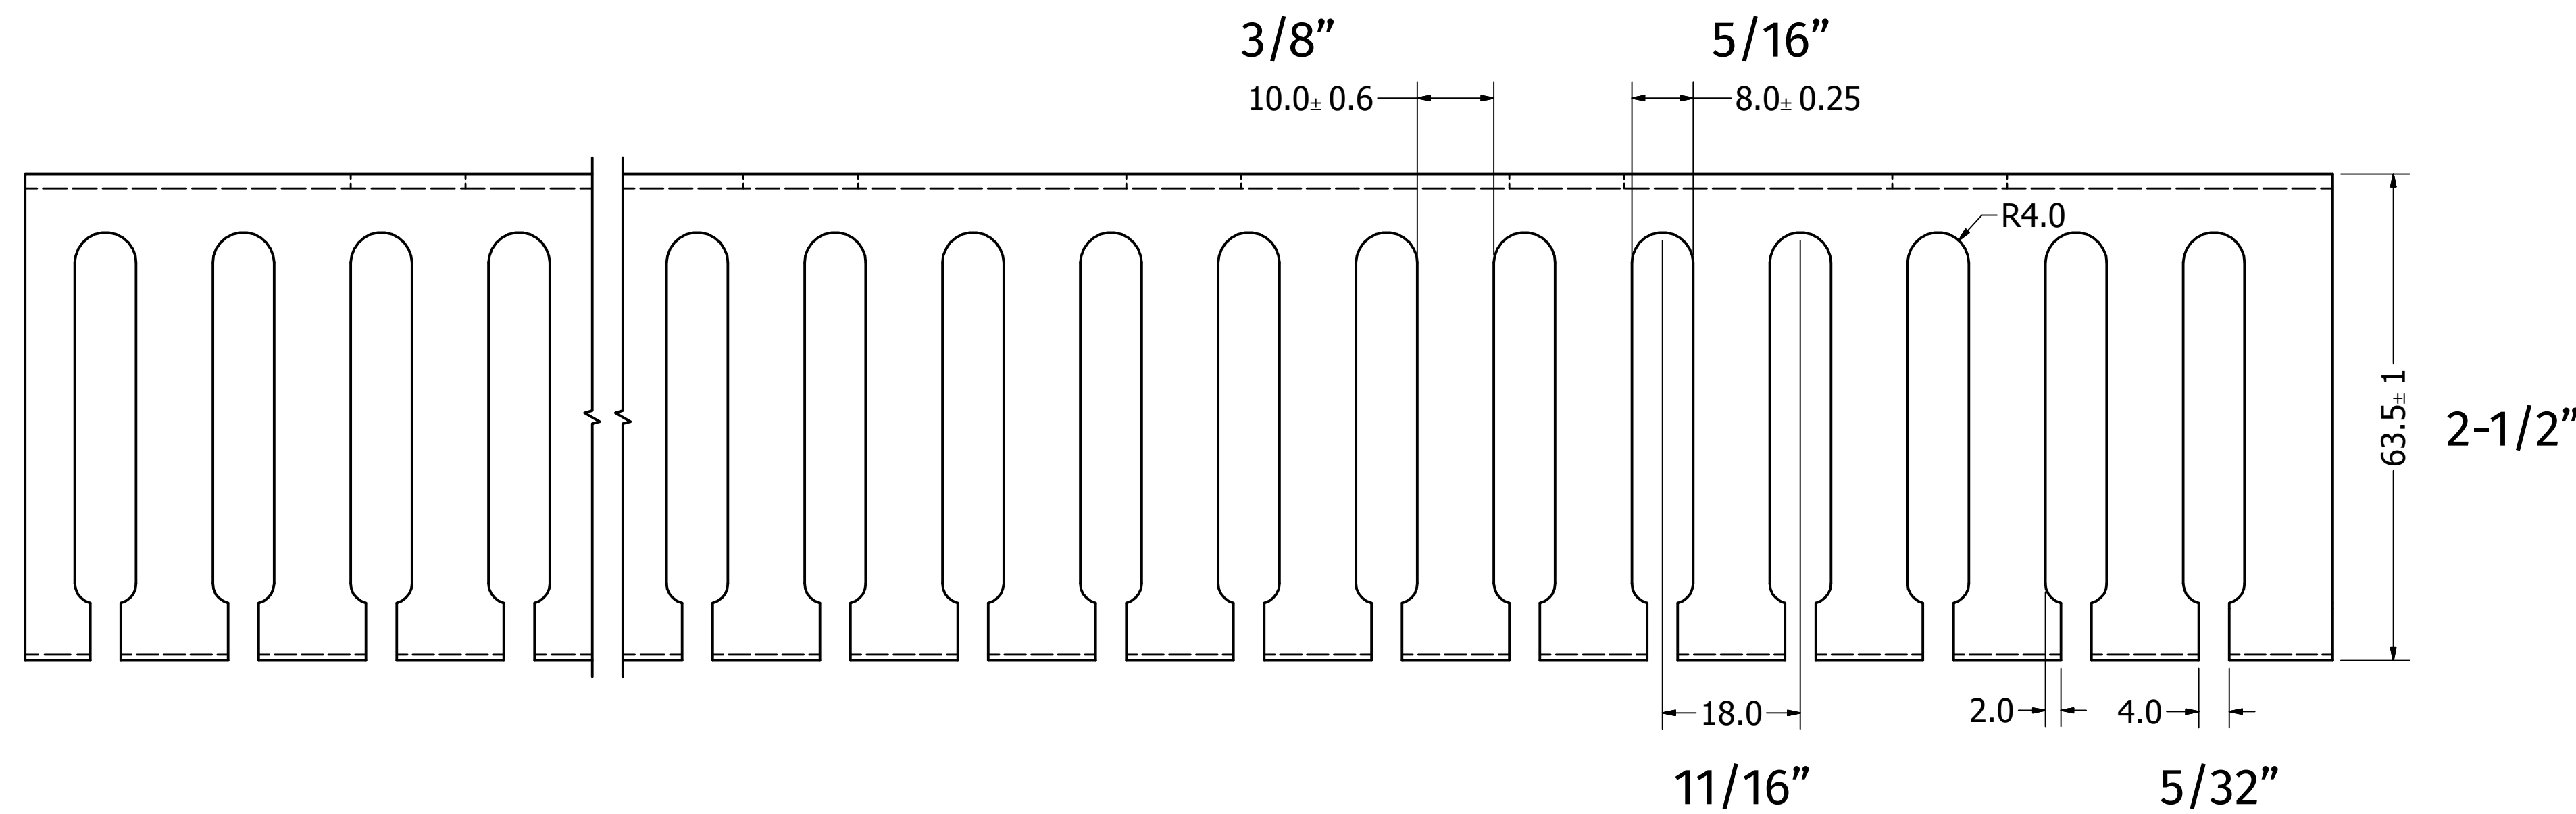

OPEN SLOT WIRE DUCT

NOTES:

- 1) Material: HARDNESS PVC
- 2) Solid surface snap-on cover included with SKU (not shown in drawing)
- 3) UOM are in "mm" unless otherwise specified
- 4) -XX in SKU represents color selection (available colors are gray, white, black)

SKU	
WR-WDOS1025-XX	
SIZE	REV
D	A
SCALE	SHEET 1 OF 1
1 : 1	1