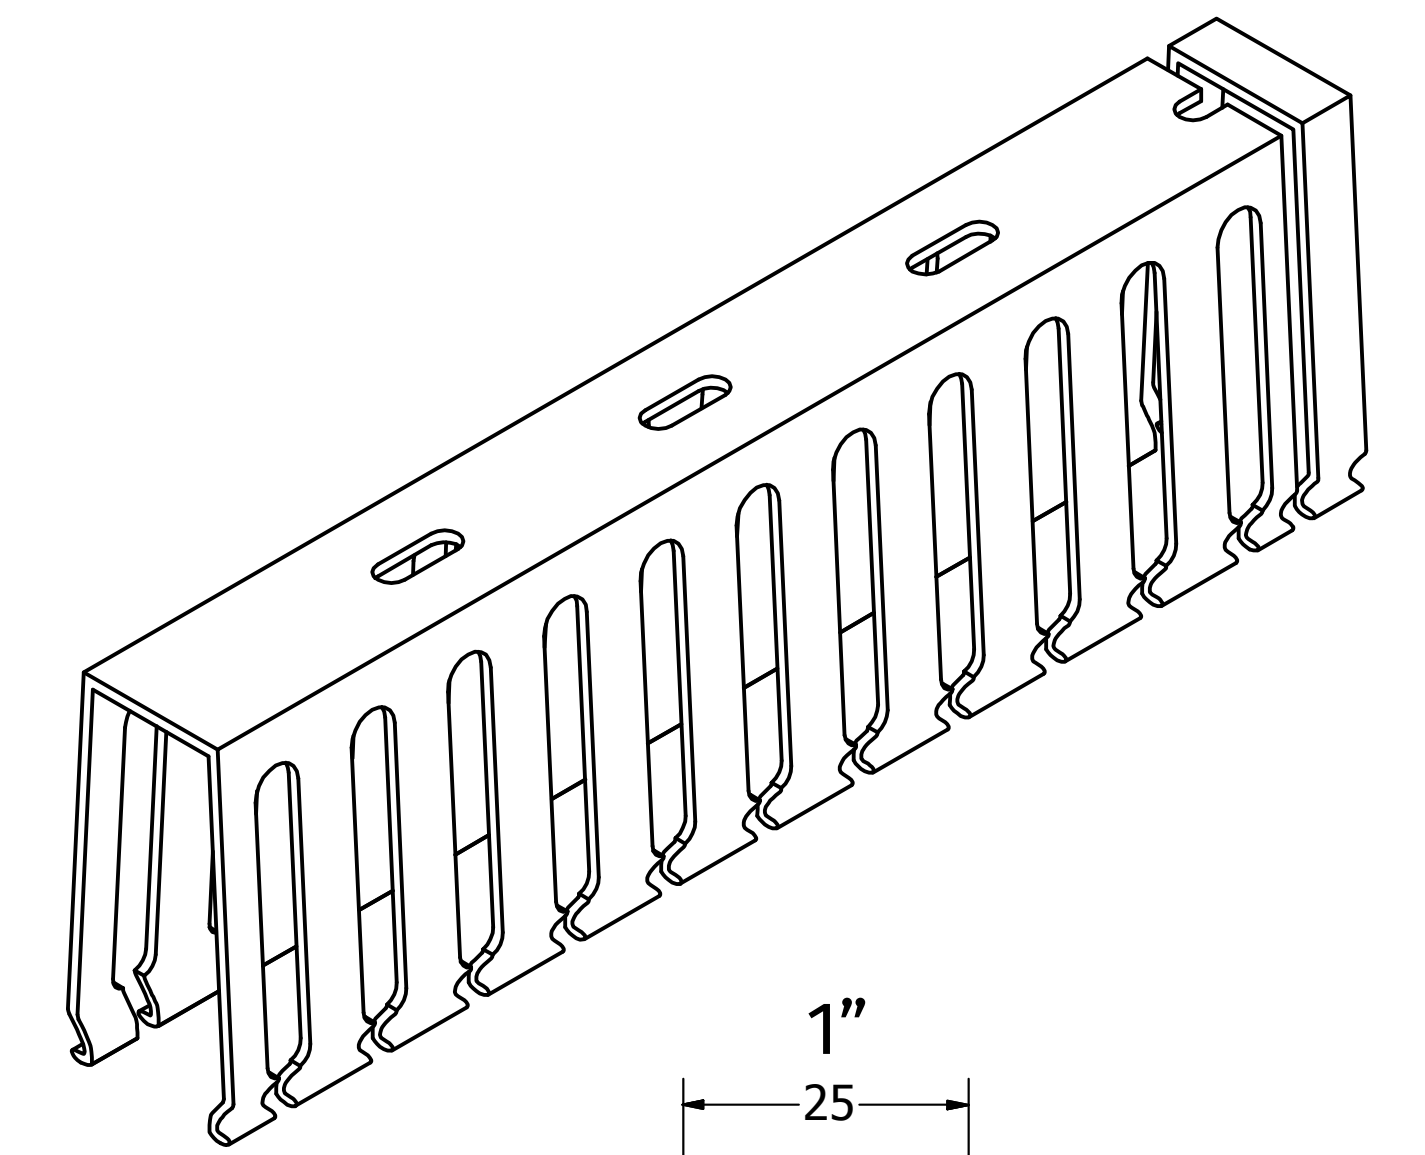

OPEN SLOT WIRE DUCT

NOTES:

- 1) Material: HARDNESS PVC
- 2) Solid surface snap-on cover included with SKU (not shown in drawing)
- 3) UOM are in "mm" unless otherwise specified
- 4) -XX in SKU represents color selection (available colors are gray, white, black)

SKU	
WR-WDOS1025-XX	
SIZE	REV
D	A
SCALE	SHEET 1 OF 1
1 : 1	1