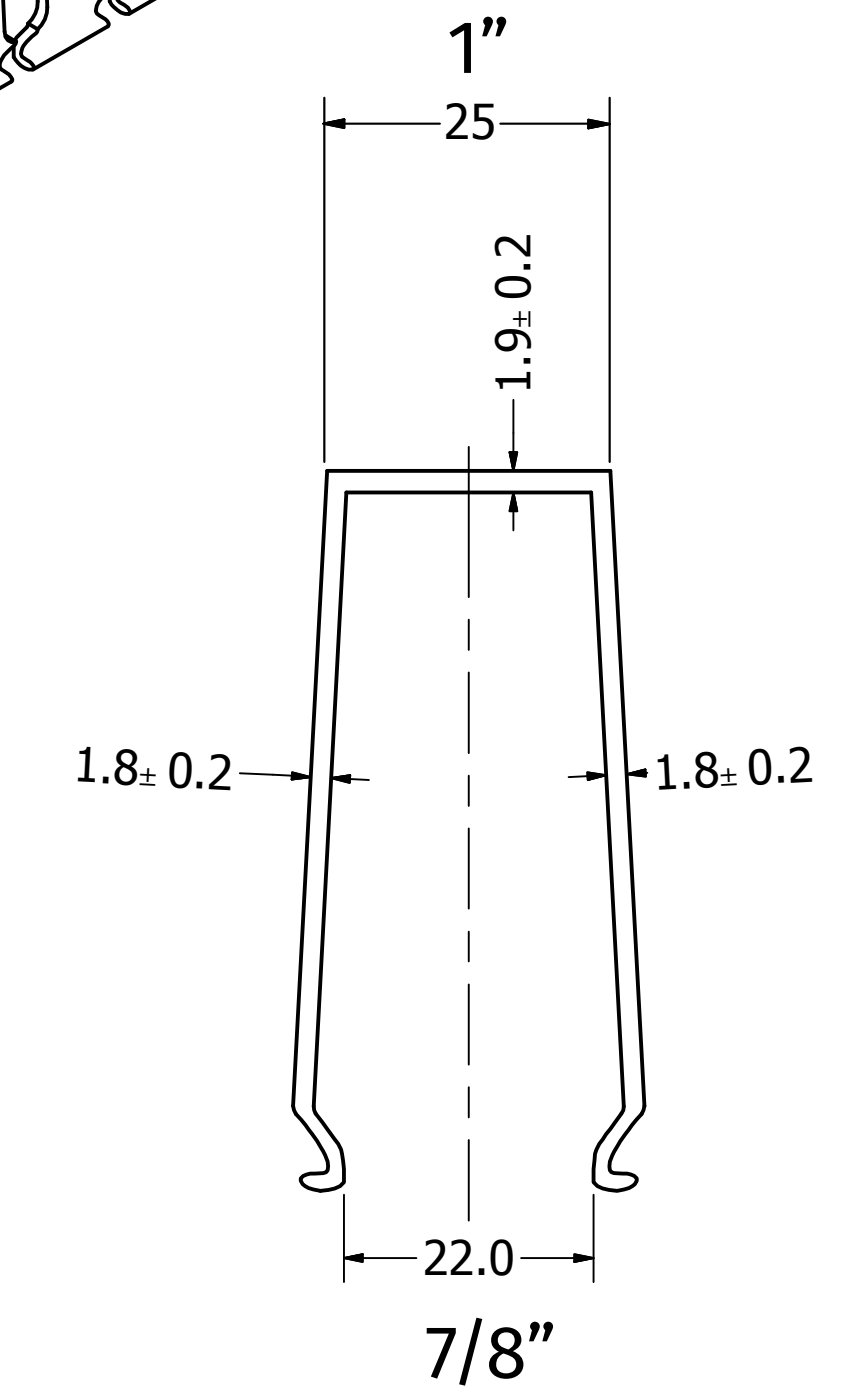

OPEN SLOT WIRE DUCT

NOTES:

- 1) Material: HARDNESS PVC
- 2) Solid surface snap-on cover included with SKU (not shown in drawing)
- 3) UOM are in "mm" unless otherwise specified
- 4) -XX in SKU represents color selection (available colors are gray, white, black)

SKU	
WR-WDOS1025-XX	
SIZE	REV
D	A
SCALE	SHEET 1 OF 1
1 : 1	1