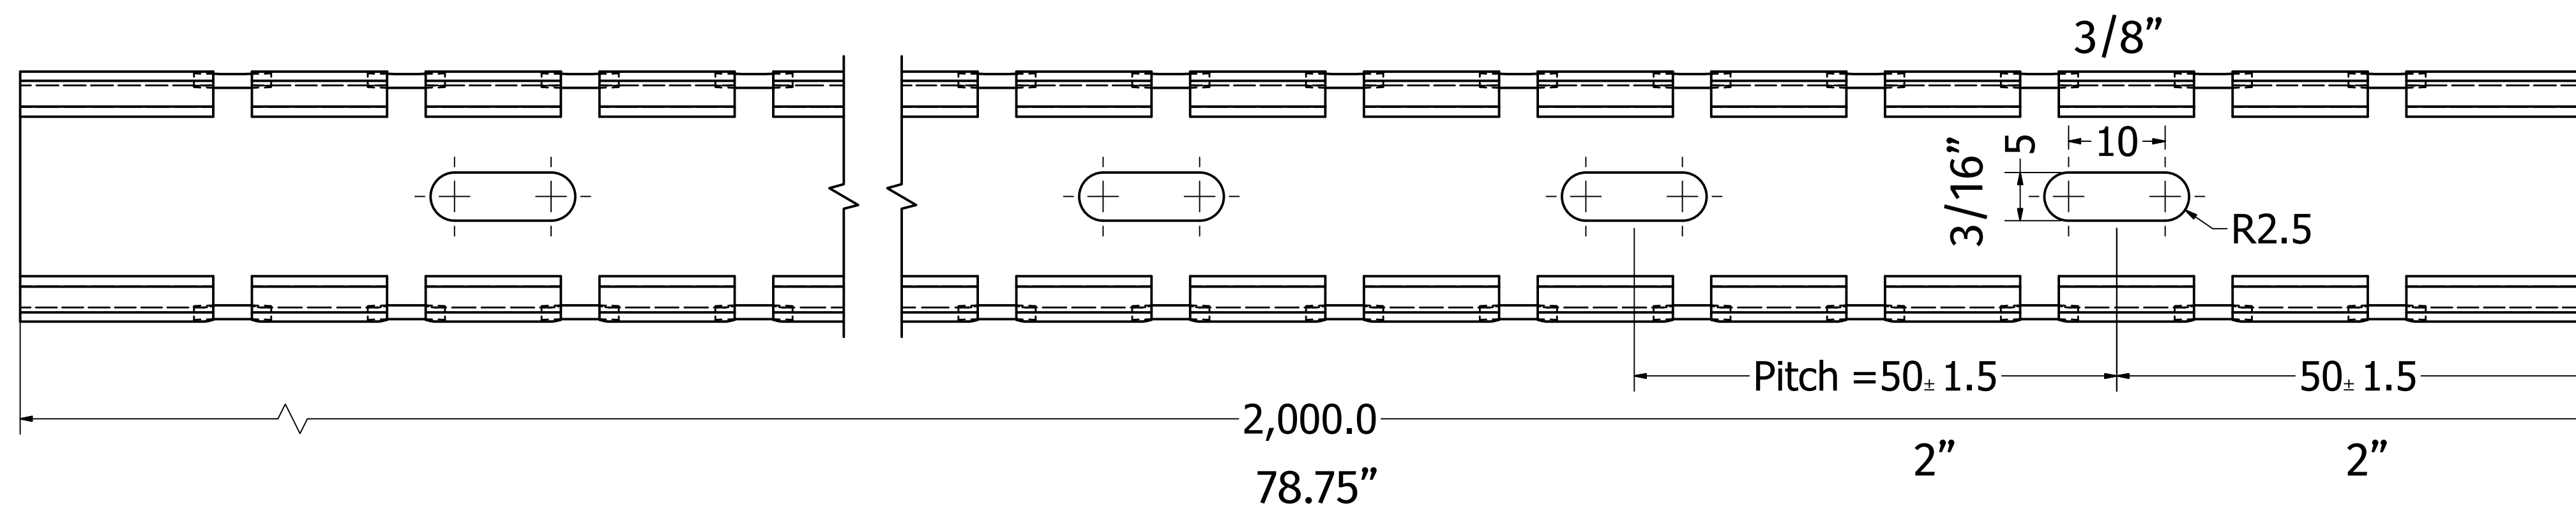

OPEN SLOT WIRE DUCT

NOTES:

- 1) Material: HARDNESS PVC
- 2) Solid surface snap-on cover included with SKU (not shown in drawing)
- 3) UOM are in "mm" unless otherwise specified
- 4) -XX in SKU represents color selection (available colors are gray, white, black)

SKU	
WR-WDOS1010-XX	
SIZE	REV
D	A
SCALE	SHEET 1 OF 1
1 : 1	