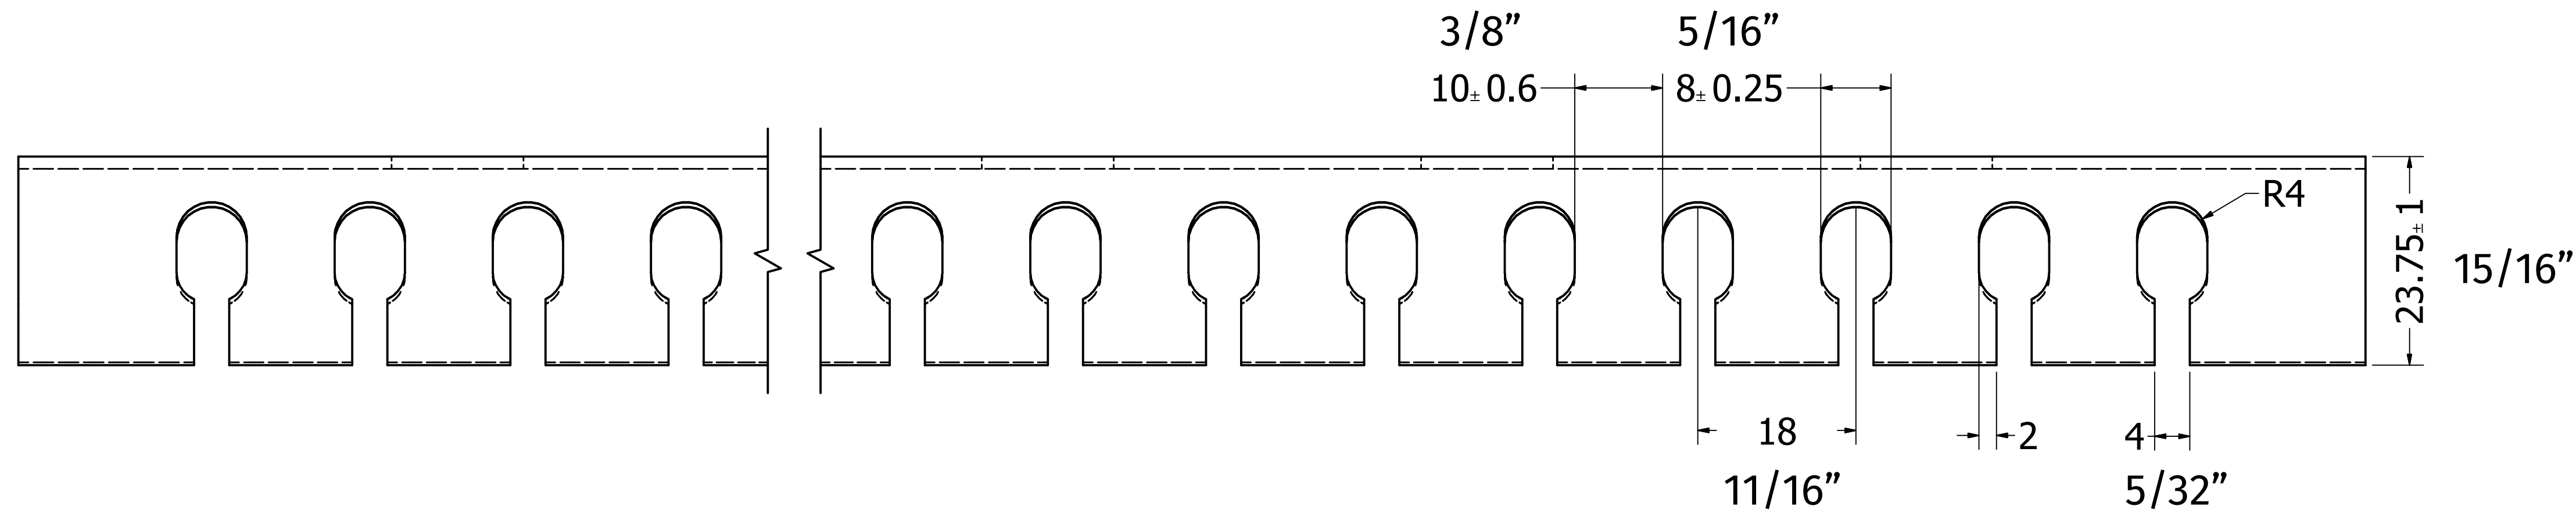

OPEN SLOT WIRE DUCT

NOTES:

- 1) Material: HARDNESS PVC
- 2) Solid surface snap-on cover included with SKU (not shown in drawing)
- 3) UOM are in "mm" unless otherwise specified
- 4) -XX in SKU represents color selection (available colors are gray, white, black)

SKU	
WR-WDOS1010-XX	
SIZE	REV
D	A
SCALE	SHEET 1 OF 1
1 : 1	