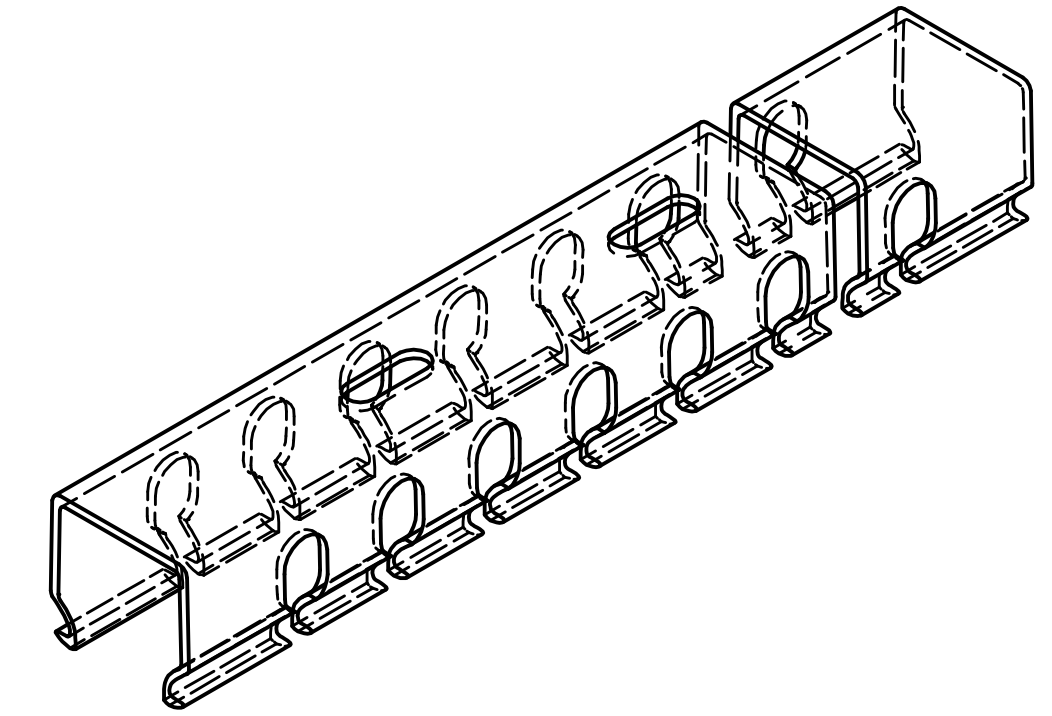

OPEN SLOT WIRE DUCT

NOTES:

- 1) Material: HARDNESS PVC
- 2) Solid surface snap-on cover included with SKU (not shown in drawing)
- 3) UOM are in "mm" unless otherwise specified
- 4) -XX in SKU represents color selection (available colors are gray, white, black)

SKU	
WR-WDOS1010-XX	
SIZE	REV
D	A
SCALE	SHEET 1 OF 1
1 : 1	