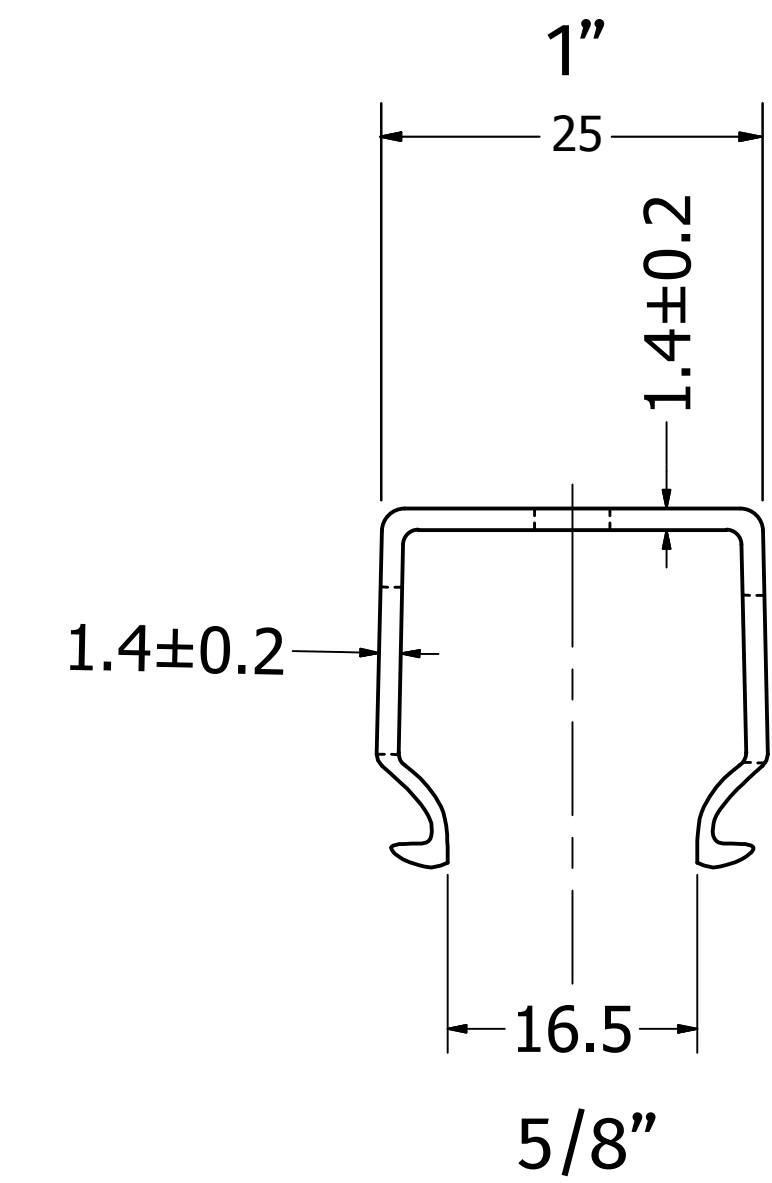

OPEN SLOT WIRE DUCT

NOTES:

- 1) Material: HARDNESS PVC
- 2) Solid surface snap-on cover included with SKU (not shown in drawing)
- 3) UOM are in "mm" unless otherwise specified
- 4) -XX in SKU represents color selection (available colors are gray, white, black)

SKU	
WR-WDOS1010-XX	
SIZE	REV
D	A
SCALE	SHEET 1 OF 1
1 : 1	