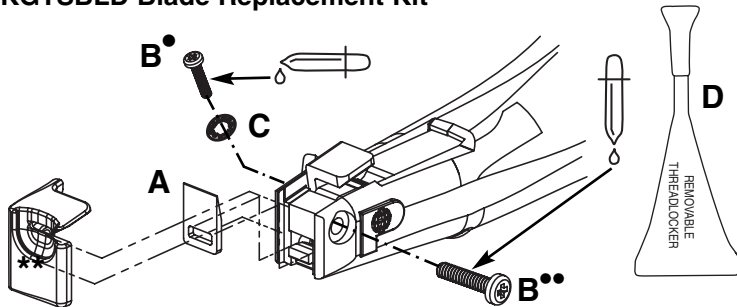

**BLADE REPLACEMENT KIT FOR: GTS, GTSL and PTS
INSTALLATION INSTRUCTIONS**

© Panduit Corp. 2006

KGTSBLD Blade Replacement Kit**KGTSBLD – Blade Replacement Kit:**

A: Blade

B: Screw* Note: Tool with screw from front, use
LARGER screw** and threadlocker
(both included).

C: Washer

D: Removable Threadlocker

Replacement Parts (Sold Separately)

WB23932C01** – Replacement Blade Guard

WB24468D01* – Optional Blade Guard (*CONTOUR-TY*)