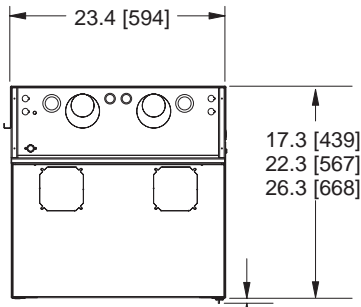

DWR Series basic dimensions with Zero Clearance Latch installed

TOP VIEW

zero clearance latch adds an additional .52 [13] to front of rack

TOP VIEW
(2 DWR'S FULLY OPEN)

TOP VIEW
(2 DWR'S IN CLOSED POSITION)

OPTIONAL DWRSR-ZL ZERO CLEARANCE LATCH OPERATION:

All dimensions in inches unless otherwise noted [All bracketed dimensions are in millimeters]