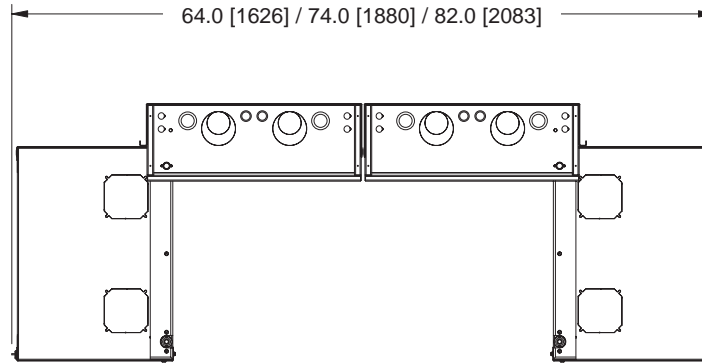

DWR Series basic dimensions with Zero Clearance Latch installed

TOP VIEW

zero clearance latch adds an additional .52 [13] to front of rack

TOP VIEW
(2 DWR'S FULLY OPEN)

TOP VIEW
(2 DWR'S IN CLOSED POSITION)

OPTIONAL DWRSR-ZL ZERO CLEARANCE LATCH OPERATION:

All dimensions in inches unless otherwise noted [All bracketed dimensions are in millimeters]