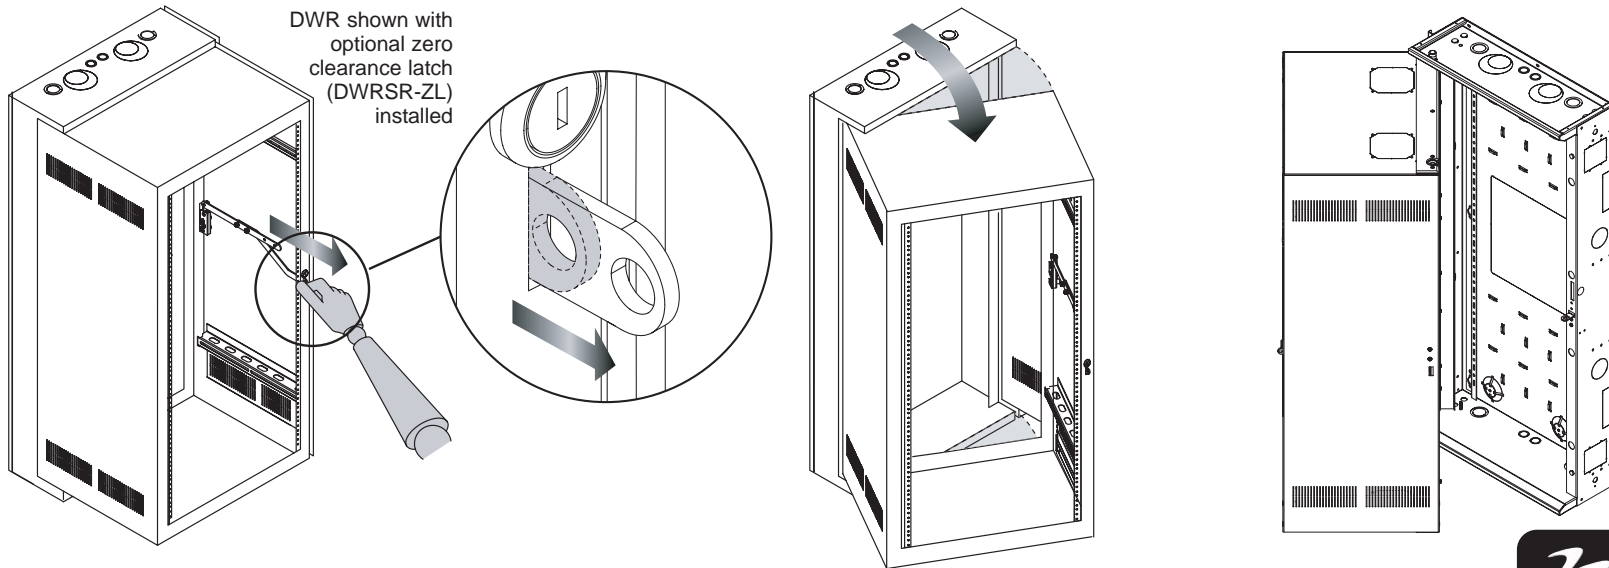

DWR Series basic dimensions with Zero Clearance Latch installed

TOP VIEW

zero clearance latch adds an additional .52 [13] to front of rack

TOP VIEW
(2 DWR'S FULLY OPEN)

TOP VIEW
(2 DWR'S IN CLOSED POSITION)

OPTIONAL DWRSR-ZL ZERO CLEARANCE LATCH OPERATION:

All dimensions in inches unless otherwise noted [All bracketed dimensions are in millimeters]