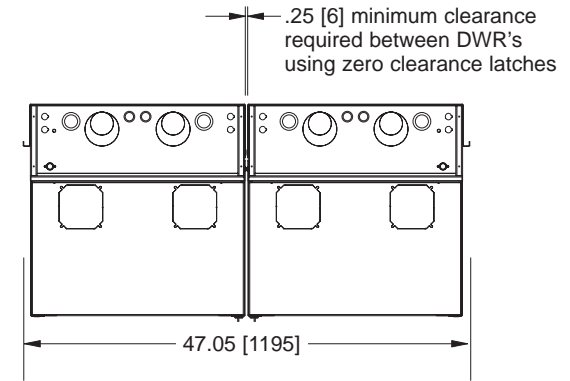

DWR Series basic dimensions with Zero Clearance Latch installed

TOP VIEW

zero clearance latch adds an additional .52 [13] to front of rack

TOP VIEW
(2 DWR'S FULLY OPEN)

TOP VIEW
(2 DWR'S IN CLOSED POSITION)

OPTIONAL DWRSR-ZL ZERO CLEARANCE LATCH OPERATION:

All dimensions in inches unless otherwise noted [All bracketed dimensions are in millimeters]