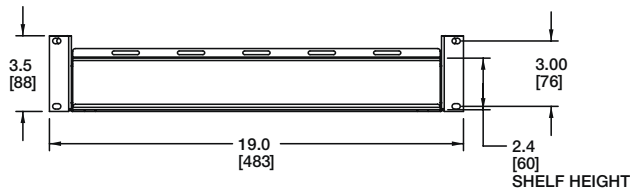

Heavy-Duty Sliding Shelf basic dimensions

TOP VIEW
FULLY CLOSED

NOTES:

- 1) DIMENSION FORMAT SHOWN IN: INCHES [mm]
- 2) WEIGHT CAPACITY: 200 lbs [90.7 kg]

FRONT VIEW

SIDE VIEW
FULLY CLOSED