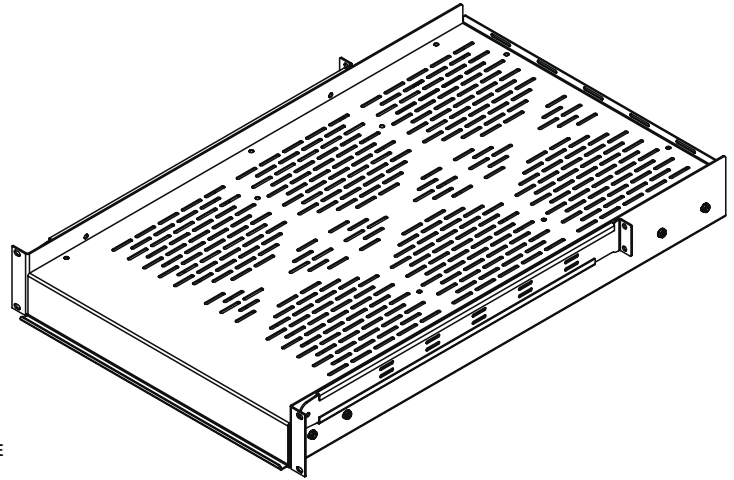

Heavy-Duty Sliding Shelf basic dimensions

TOP VIEW
FULLY CLOSED

NOTES:

- 1) DIMENSION FORMAT SHOWN IN: INCHES [mm]
- 2) WEIGHT CAPACITY: 200 lbs [90.7 kg]

FRONT VIEW

SIDE VIEW
FULLY CLOSED