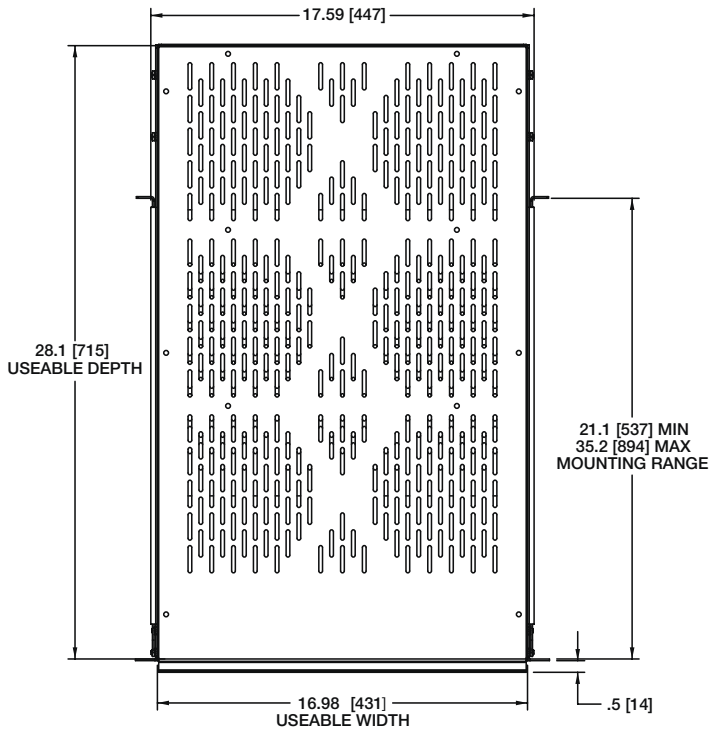

Heavy-Duty Sliding Shelf basic dimensions

TOP VIEW
FULLY CLOSED

NOTES:

- 1) DIMENSION FORMAT SHOWN IN: INCHES [mm]
- 2) WEIGHT CAPACITY: 200 lbs [90.7 kg]

FRONT VIEW

SIDE VIEW
FULLY CLOSED