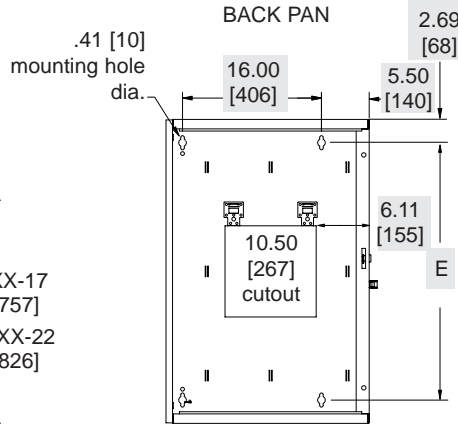

EWR Series basic dimensions

All dimensions in inches unless otherwise noted [All bracketed dimensions are in millimeters]

CENTER SECTION CLEARANCE

FRONT VIEW

TOP VIEW

SIDE VIEW

FRONT VIEW

SIDE VIEW

PART #	A OVERALL HEIGHT	B RACKING HEIGHT / RACKSPACES	C OVERALL DEPTH	D USEABLE DEPTH	E MOUNTING HOLE SPACING
EWR-8-17	21.00 [533]	14.00 [356] / 8 spaces	17.30 [439]	15.00 [381]	15.63 [397]
EWR-8-22	21.00 [533]	14.00 [356] / 8 spaces	22.30 [559]	20.00 [508]	15.63 [397]
EWR-10-17	24.50 [622]	17.50 [445] / 10 spaces	17.30 [439]	15.00 [381]	19.13 [486]
EWR-10-22	24.50 [622]	17.50 [445] / 10 spaces	22.30 [559]	20.00 [508]	19.13 [486]
EWR-12-17	28.00 [711]	21.00 [533] / 12 spaces	17.30 [439]	15.00 [381]	22.63 [575]
EWR-12-22	28.00 [711]	21.00 [533] / 12 spaces	22.30 [559]	20.00 [508]	22.63 [575]
EWR-16-17	35.00 [889]	28.00 [711] / 16 spaces	17.30 [439]	15.00 [381]	29.63 [752]
EWR-16-22	35.00 [889]	28.00 [711] / 16 spaces	22.30 [559]	20.00 [508]	29.63 [752]

SIDE VIEW

(shown with option EWR-ARB)

Note: Dimensions for 17" and 22" deep models are given in the form (EWR-XX-17 / EWR-XX-22)