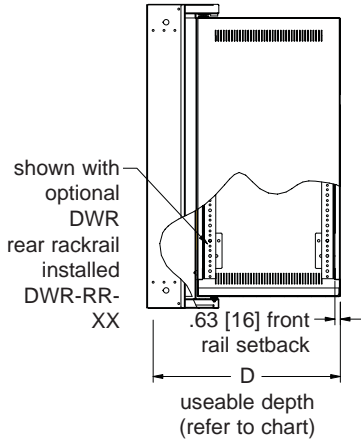

EWR Series basic dimensions

All dimensions in inches unless otherwise noted [All bracketed dimensions are in millimeters]

CENTER SECTION CLEARANCE

FRONT VIEW

TOP VIEW

SIDE VIEW

FRONT VIEW

SIDE VIEW

PART #	A OVERALL HEIGHT	B RACKING HEIGHT / RACKSPACES	C OVERALL DEPTH	D USEABLE DEPTH	E MOUNTING HOLE SPACING
EWR-8-17	21.00 [533]	14.00 [356] / 8 spaces	17.30 [439]	15.00 [381]	15.63 [397]
EWR-8-22	21.00 [533]	14.00 [356] / 8 spaces	22.30 [559]	20.00 [508]	15.63 [397]
EWR-10-17	24.50 [622]	17.50 [445] / 10 spaces	17.30 [439]	15.00 [381]	19.13 [486]
EWR-10-22	24.50 [622]	17.50 [445] / 10 spaces	22.30 [559]	20.00 [508]	19.13 [486]
EWR-12-17	28.00 [711]	21.00 [533] / 12 spaces	17.30 [439]	15.00 [381]	22.63 [575]
EWR-12-22	28.00 [711]	21.00 [533] / 12 spaces	22.30 [559]	20.00 [508]	22.63 [575]
EWR-16-17	35.00 [889]	28.00 [711] / 16 spaces	17.30 [439]	15.00 [381]	29.63 [752]
EWR-16-22	35.00 [889]	28.00 [711] / 16 spaces	22.30 [559]	20.00 [508]	29.63 [752]

SIDE VIEW

(shown with option EWR-ARB)

Note: Dimensions for 17" and 22" deep models are given in the form (EWR-XX-17 / EWR-XX-22)