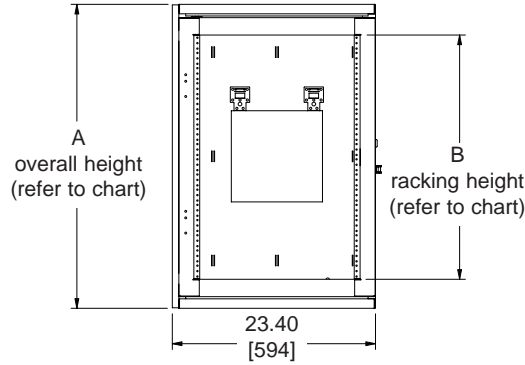

EWR Series basic dimensions

All dimensions in inches unless otherwise noted [All bracketed dimensions are in millimeters]

CENTER SECTION CLEARANCE

FRONT VIEW

TOP VIEW

SIDE VIEW

FRONT VIEW

SIDE VIEW

PART #	A OVERALL HEIGHT	B RACKING HEIGHT / RACKSPACES	C OVERALL DEPTH	D USEABLE DEPTH	E MOUNTING HOLE SPACING
EWR-8-17	21.00 [533]	14.00 [356] / 8 spaces	17.30 [439]	15.00 [381]	15.63 [397]
EWR-8-22	21.00 [533]	14.00 [356] / 8 spaces	22.30 [559]	20.00 [508]	15.63 [397]
EWR-10-17	24.50 [622]	17.50 [445] / 10 spaces	17.30 [439]	15.00 [381]	19.13 [486]
EWR-10-22	24.50 [622]	17.50 [445] / 10 spaces	22.30 [559]	20.00 [508]	19.13 [486]
EWR-12-17	28.00 [711]	21.00 [533] / 12 spaces	17.30 [439]	15.00 [381]	22.63 [575]
EWR-12-22	28.00 [711]	21.00 [533] / 12 spaces	22.30 [559]	20.00 [508]	22.63 [575]
EWR-16-17	35.00 [889]	28.00 [711] / 16 spaces	17.30 [439]	15.00 [381]	29.63 [752]
EWR-16-22	35.00 [889]	28.00 [711] / 16 spaces	22.30 [559]	20.00 [508]	29.63 [752]

SIDE VIEW

(shown with option EWR-ARB)

Note: Dimensions for 17" and 22" deep models are given in the form (EWR-XX-17 / EWR-XX-22)