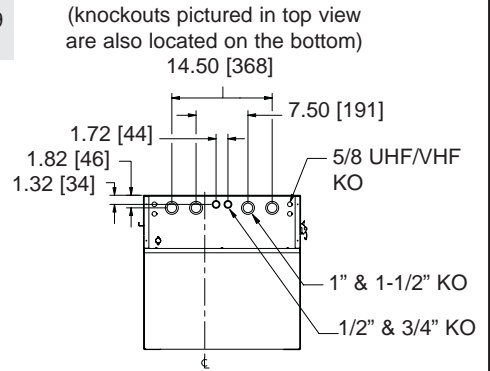

EWR Series basic dimensions

All dimensions in inches unless otherwise noted [All bracketed dimensions are in millimeters]

CENTER SECTION CLEARANCE

FRONT VIEW

TOP VIEW

SIDE VIEW

FRONT VIEW

SIDE VIEW

PART #	A OVERALL HEIGHT	B RACKING HEIGHT / RACKSPACES	C OVERALL DEPTH	D USEABLE DEPTH	E MOUNTING HOLE SPACING
EWR-8-17	21.00 [533]	14.00 [356] / 8 spaces	17.30 [439]	15.00 [381]	15.63 [397]
EWR-8-22	21.00 [533]	14.00 [356] / 8 spaces	22.30 [559]	20.00 [508]	15.63 [397]
EWR-10-17	24.50 [622]	17.50 [445] / 10 spaces	17.30 [439]	15.00 [381]	19.13 [486]
EWR-10-22	24.50 [622]	17.50 [445] / 10 spaces	22.30 [559]	20.00 [508]	19.13 [486]
EWR-12-17	28.00 [711]	21.00 [533] / 12 spaces	17.30 [439]	15.00 [381]	22.63 [575]
EWR-12-22	28.00 [711]	21.00 [533] / 12 spaces	22.30 [559]	20.00 [508]	22.63 [575]
EWR-16-17	35.00 [889]	28.00 [711] / 16 spaces	17.30 [439]	15.00 [381]	29.63 [752]
EWR-16-22	35.00 [889]	28.00 [711] / 16 spaces	22.30 [559]	20.00 [508]	29.63 [752]

SIDE VIEW

(shown with option EWR-ARB)

Note: Dimensions for 17" and 22" deep models are given in the form (EWR-XX-17 / EWR-XX-22)