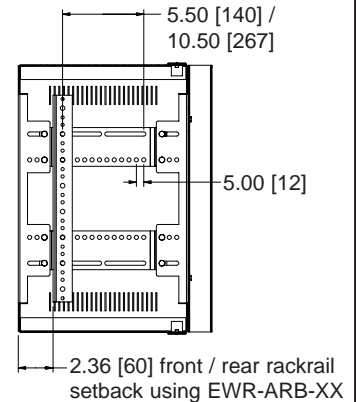

EWR Series basic dimensions

All dimensions in inches unless otherwise noted [All bracketed dimensions are in millimeters]

CENTER SECTION CLEARANCE

FRONT VIEW

TOP VIEW

SIDE VIEW

FRONT VIEW

SIDE VIEW

PART #	A OVERALL HEIGHT	B RACKING HEIGHT / RACKSPACES	C OVERALL DEPTH	D USEABLE DEPTH	E MOUNTING HOLE SPACING
EWR-8-17	21.00 [533]	14.00 [356] / 8 spaces	17.30 [439]	15.00 [381]	15.63 [397]
EWR-8-22	21.00 [533]	14.00 [356] / 8 spaces	22.30 [559]	20.00 [508]	15.63 [397]
EWR-10-17	24.50 [622]	17.50 [445] / 10 spaces	17.30 [439]	15.00 [381]	19.13 [486]
EWR-10-22	24.50 [622]	17.50 [445] / 10 spaces	22.30 [559]	20.00 [508]	19.13 [486]
EWR-12-17	28.00 [711]	21.00 [533] / 12 spaces	17.30 [439]	15.00 [381]	22.63 [575]
EWR-12-22	28.00 [711]	21.00 [533] / 12 spaces	22.30 [559]	20.00 [508]	22.63 [575]
EWR-16-17	35.00 [889]	28.00 [711] / 16 spaces	17.30 [439]	15.00 [381]	29.63 [752]
EWR-16-22	35.00 [889]	28.00 [711] / 16 spaces	22.30 [559]	20.00 [508]	29.63 [752]

SIDE VIEW

(shown with option EWR-ARB)

Note: Dimensions for 17" and 22" deep models are given in the form (EWR-XX-17 / EWR-XX-22)