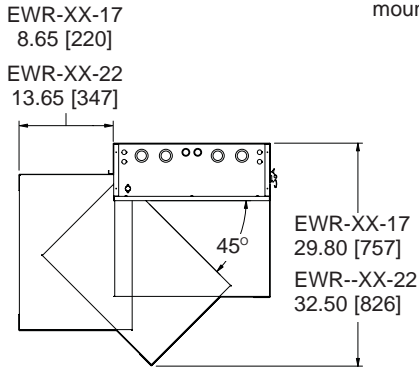

EWR Series basic dimensions

All dimensions in inches unless otherwise noted [All bracketed dimensions are in millimeters]

CENTER SECTION CLEARANCE

FRONT VIEW

TOP VIEW

SIDE VIEW

FRONT VIEW

SIDE VIEW

PART #	A OVERALL HEIGHT	B RACKING HEIGHT / RACKSPACES	C OVERALL DEPTH	D USEABLE DEPTH	E MOUNTING HOLE SPACING
EWR-8-17	21.00 [533]	14.00 [356] / 8 spaces	17.30 [439]	15.00 [381]	15.63 [397]
EWR-8-22	21.00 [533]	14.00 [356] / 8 spaces	22.30 [559]	20.00 [508]	15.63 [397]
EWR-10-17	24.50 [622]	17.50 [445] / 10 spaces	17.30 [439]	15.00 [381]	19.13 [486]
EWR-10-22	24.50 [622]	17.50 [445] / 10 spaces	22.30 [559]	20.00 [508]	19.13 [486]
EWR-12-17	28.00 [711]	21.00 [533] / 12 spaces	17.30 [439]	15.00 [381]	22.63 [575]
EWR-12-22	28.00 [711]	21.00 [533] / 12 spaces	22.30 [559]	20.00 [508]	22.63 [575]
EWR-16-17	35.00 [889]	28.00 [711] / 16 spaces	17.30 [439]	15.00 [381]	29.63 [752]
EWR-16-22	35.00 [889]	28.00 [711] / 16 spaces	22.30 [559]	20.00 [508]	29.63 [752]

SIDE VIEW

(shown with option EWR-ARB)

Note: Dimensions for 17" and 22" deep models are given in the form (EWR-XX-17 / EWR-XX-22)