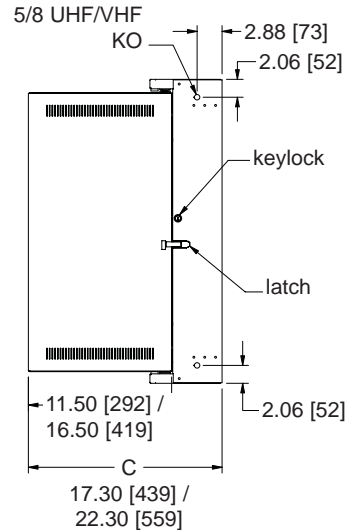

EWR Series basic dimensions

All dimensions in inches unless otherwise noted [All bracketed dimensions are in millimeters]

CENTER SECTION CLEARANCE

FRONT VIEW

TOP VIEW

SIDE VIEW

FRONT VIEW

SIDE VIEW

PART #	A OVERALL HEIGHT	B RACKING HEIGHT / RACKSPACES	C OVERALL DEPTH	D USEABLE DEPTH	E MOUNTING HOLE SPACING
EWR-8-17	21.00 [533]	14.00 [356] / 8 spaces	17.30 [439]	15.00 [381]	15.63 [397]
EWR-8-22	21.00 [533]	14.00 [356] / 8 spaces	22.30 [559]	20.00 [508]	15.63 [397]
EWR-10-17	24.50 [622]	17.50 [445] / 10 spaces	17.30 [439]	15.00 [381]	19.13 [486]
EWR-10-22	24.50 [622]	17.50 [445] / 10 spaces	22.30 [559]	20.00 [508]	19.13 [486]
EWR-12-17	28.00 [711]	21.00 [533] / 12 spaces	17.30 [439]	15.00 [381]	22.63 [575]
EWR-12-22	28.00 [711]	21.00 [533] / 12 spaces	22.30 [559]	20.00 [508]	22.63 [575]
EWR-16-17	35.00 [889]	28.00 [711] / 16 spaces	17.30 [439]	15.00 [381]	29.63 [752]
EWR-16-22	35.00 [889]	28.00 [711] / 16 spaces	22.30 [559]	20.00 [508]	29.63 [752]

SIDE VIEW

(shown with option EWR-ARB)

Note: Dimensions for 17" and 22" deep models are given in the form (EWR-XX-17 / EWR-XX-22)