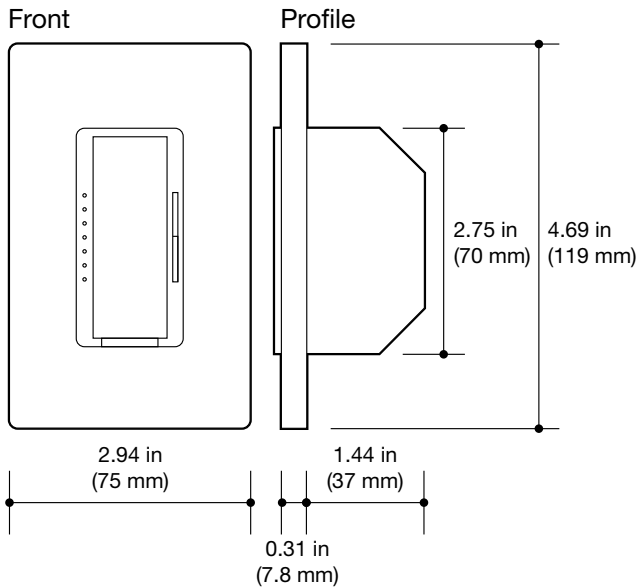

**Dimensions**

- Dimensions include Claro® decorator style wallplates
- Maximum dimensions as indicated—actual product may vary

| Colors / Finishes   |    |                     |    |
|---|----|---------------------|----|
| Add the appropriate color suffix to the product model number<br>Example: <b>MA-600-WH</b> |    |                     |    |
| Gloss Color Palette   |    | Satin Color Palette |    |
| White   | WH | Hot                 | HT |
| Ivory   | IV | Merlot              | MR |
| Almond  | AL | Terracotta          | TC |
| Light Almond  | LA | Greenbriar          | GB |
| Grey  | GR | Bluestone           | BG |
| Brown   | BR | Desert Stone        | DS |
| Black   | BL | Stone               | ST |
| Stainless Steel<br>(Wallplates Only)  | SS | Limestone           | LS |
|   |    | Sea Glass           | SG |
|   |    | Sienna              | SI |
|   |    | Midnight            | MN |
|   |    | Taupe               | TP |
|   |    | Eggshell            | ES |
|   |    | Biscuit             | BI |
|   |    | Snow                | SW |
|   |    | Goldstone           | GS |
|   |    | Plum                | PL |
| Turquoise   | TQ |                     |    |
| Palladium   | PD |                     |    |
| Mocha Stone   | MS |                     |    |