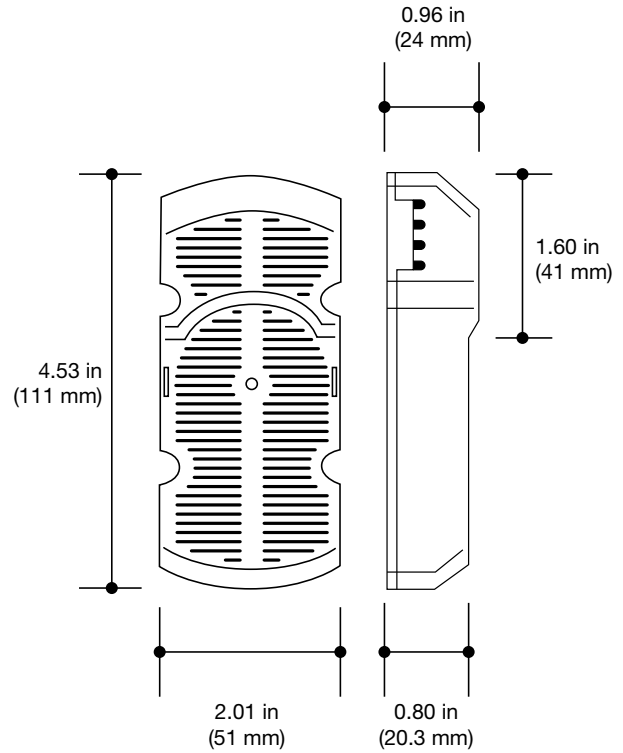

**Dimensions**

- Dimensions include Claro® decorator style wallplates
- Maximum dimensions as indicated—actual product may vary

| Colors / Finishes   |    |                     |    |
|---|----|---------------------|----|
| Add the appropriate color suffix to the product model number<br>Example: <b>MA-600-WH</b> |    |                     |    |
| Gloss Color Palette   |    | Satin Color Palette |    |
| White   | WH | Hot                 | HT |
| Ivory   | IV | Merlot              | MR |
| Almond  | AL | Terracotta          | TC |
| Light Almond  | LA | Greenbriar          | GB |
| Grey  | GR | Bluestone           | BG |
| Brown   | BR | Desert Stone        | DS |
| Black   | BL | Stone               | ST |
| Stainless Steel<br>(Wallplates Only)  | SS | Limestone           | LS |
|   |    | Sea Glass           | SG |
|   |    | Sienna              | SI |
|   |    | Midnight            | MN |
|   |    | Taupe               | TP |
|   |    | Eggshell            | ES |
|   |    | Biscuit             | BI |
|   |    | Snow                | SW |
|   |    | Goldstone           | GS |
|   |    | Plum                | PL |
| Turquoise   | TQ |                     |    |
| Palladium   | PD |                     |    |
| Mocha Stone   | MS |                     |    |