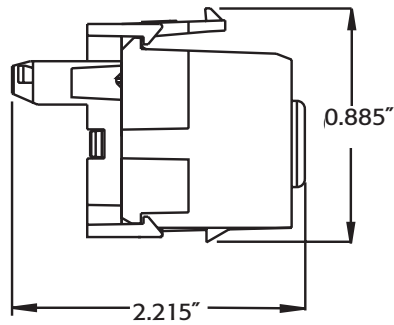

RCA 110-Type QuickPort® Connector

Part Number
40735-Rxx

.....

DIMENSIONAL LINE ART

See ELECTRONIC FILES for CAD images
(.DXF, .DWG, MS-DOS.EPS)

Front View

Side View

PART NUMBERS

Description	Part No.
RCA 110-Type QuickPort Connector	40735-R*†

*= Insert Color Choices: Orange (O), Red (R), White (W), Yellow (Y).

†= Housing Color Choices: Ivory (I), White (W), Almond (A), Grey (G), Black (E)