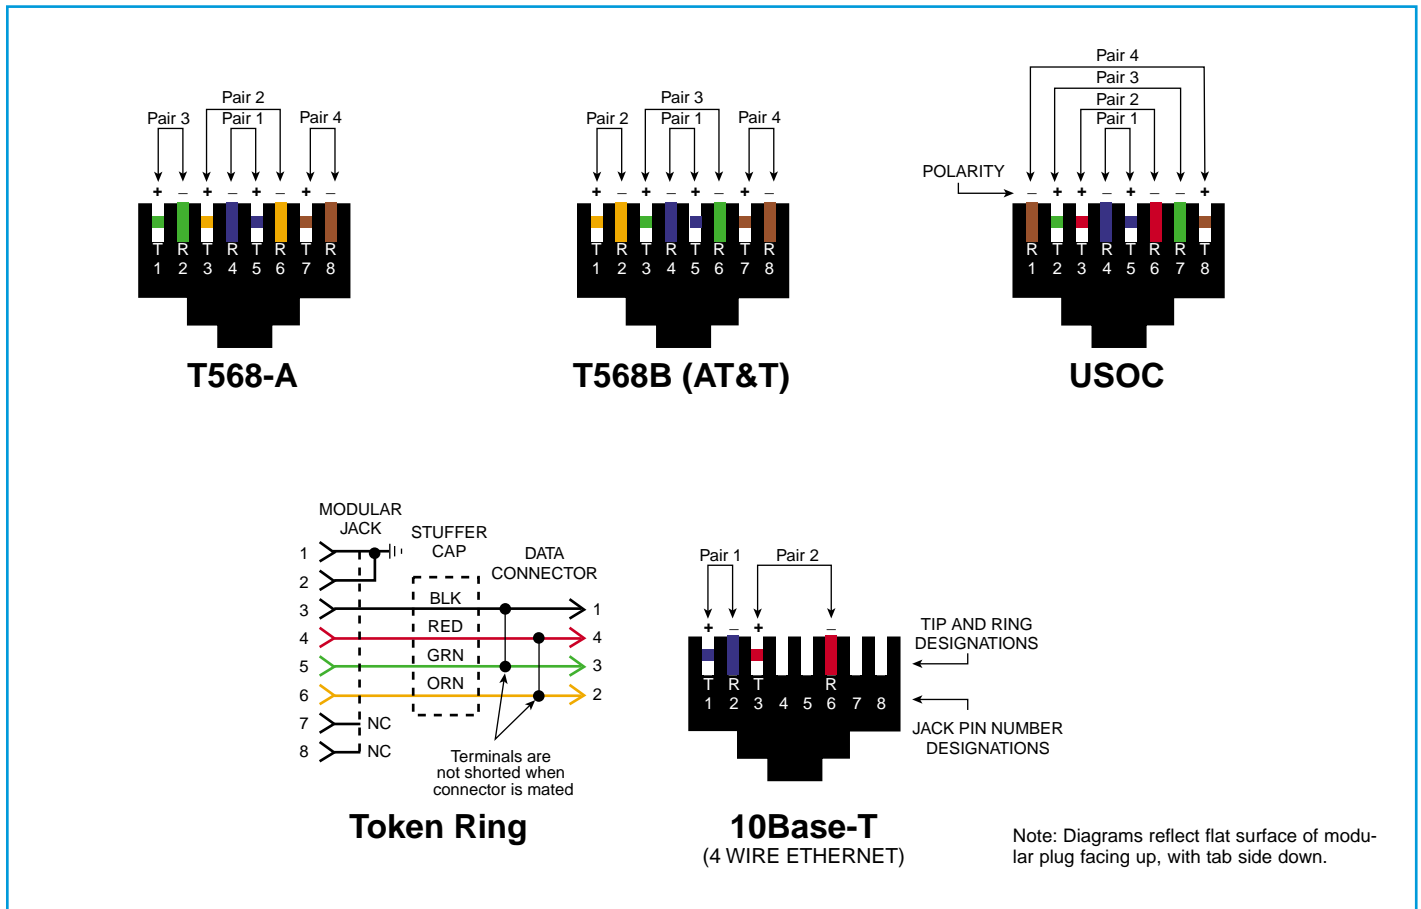

Wiring Configurations for Modular Plugs

Wire Color Codes