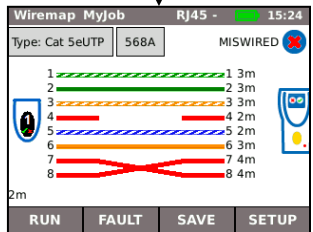

Four Ways to Navigate

A

B

Touch Screen (PRO only)

C

D

Escape – Return to previous screen

ENTER – Accept selection

Cable Testing

Network Testing over Copper

Endpoint Myjob RJ45 1000 16:24

1000Mb/s-FD
Auto Neg On
No-PoE

IP:172.20.20.109

JOBS PORTS TESTS STATS

DETECT SETUP

RJ45

TESTS

NET MAP

RUN

IP

IP Myjob RJ45 - 01:51

IP Address **Dynamic (DHCP)**

IP Address 192.168.82.77

NetMask 255.255.255.0