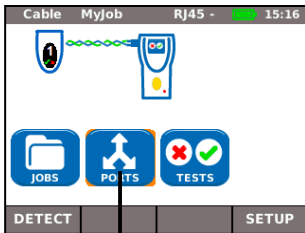

Four Ways to Navigate

A

B

Touch Screen (PRO only)

C

D

Escape – Return to previous screen

ENTER – Accept selection

Cable Testing

Network Testing over Copper

Endpoint Myjob RJ45 1000 16:24

1000Mb/s-FD
Auto Neg On
No-PoE

IP:172.20.20.109

JOBS PORTS TESTS STATS

DETECT SETUP

RJ45