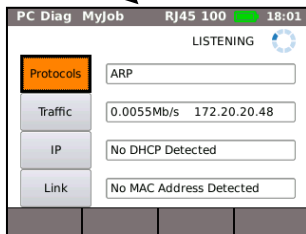

In-Line Testing over Copper (PRO only)