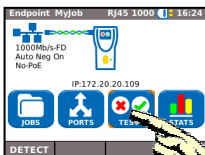

B

Touch Screen (PRO only)

C