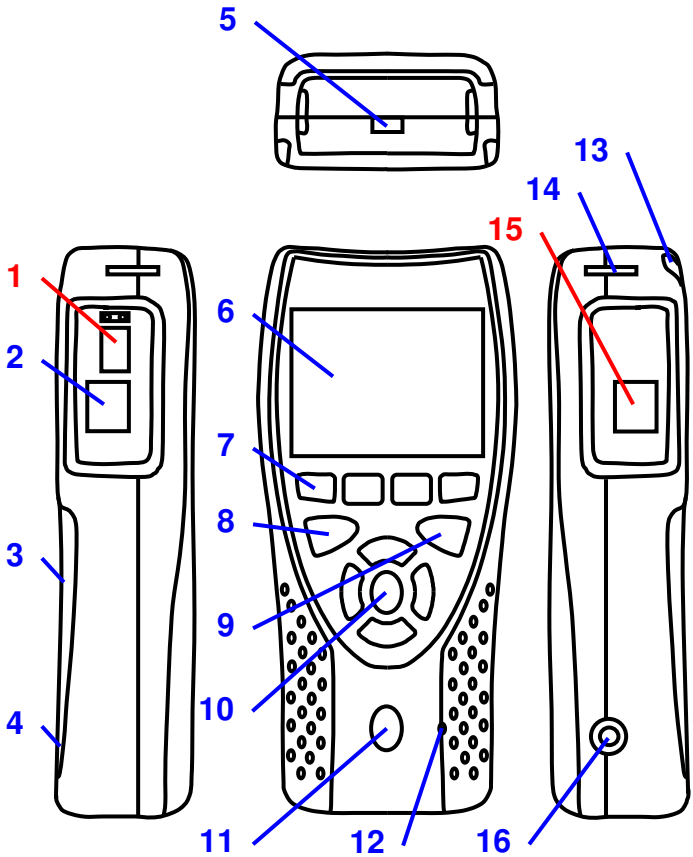

**IDEAL INDUSTRIES
NETWORKS**

LanXPLORER

*Quick Reference Guide
150809 issue 1*

© IDEAL INDUSTRIES Ltd 2011
+44 (0) 1925 444446
UKSales@idealnwd.com

www.lanexplorer.co.uk

- LanXPLOER PRO only

- 1 Slot for SFP module
- 2 Primary RJ45 port
- 3 Battery compartment (behind kickstand)
- 4 Reset button (inside battery compartment)
- 5 USB port
- 6 LCD colour screen
- 7 Function keys F1 to F4
- 8 Autotest button
- 9 Escape button
- 10 Cursor and ENTER keys
- 11 ON/OFF button
- 12 Charger LED*
- 13 Stylus
- 14 Slots for hanging strap
- 15 Secondary RJ45 port
- 16 12volt DC-Jack

- AA Cells can not be charged internally !
- Use the RESET button to reset the tester !
- Do not remove the battery to reset !

*Charger LED	Status
Green	Battery is charging
Off (with charger connected)	Battery is charged
Green Flashing	Battery is not being charged
Red Flashing	Battery can not be charged – temperature is too high