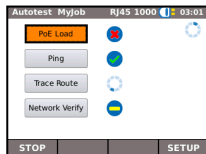

Four Ways to Navigate

A

B

Touch Screen (PRO only)

C

D

Escape – Return to previous screen

ENTER – Accept selection