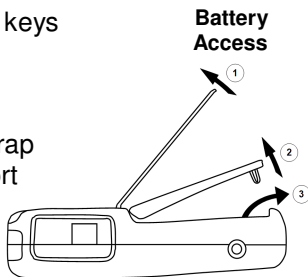

**IDEAL INDUSTRIES
NETWORKS**

LanXPLORER

*Quick Reference Guide
150809 issue 1*

© IDEAL INDUSTRIES Ltd 2011
+44 (0) 1925 444446
UKSales@idealnwd.com

www.lanexplorer.co.uk

- LanXPLOER PRO only

- 1 Slot for SFP module
- 2 Primary RJ45 port
- 3 Battery compartment (behind kickstand)
- 4 Reset button (inside battery compartment)
- 5 USB port
- 6 LCD colour screen
- 7 Function keys F1 to F4
- 8 Autotest button
- 9 Escape button
- 10 Cursor and ENTER keys
- 11 ON/OFF button
- 12 Charger LED*
- 13 Stylus
- 14 Slots for hanging strap
- 15 Secondary RJ45 port
- 16 12volt DC-Jack

- AA Cells can not be charged internally !
- Use the RESET button to reset the tester !
- Do not remove the battery to reset !

*Charger LED	Status
Green	Battery is charging
Off (with charger connected)	Battery is charged
Green Flashing	Battery is not being charged
Red Flashing	Battery can not be charged – temperature is too high