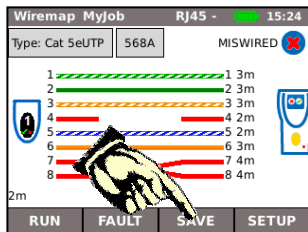

Network Testing over WiFi (PRO and PLUS only)

WiFi MyJob WiFi 48 00:52

ieuwireless

IP:172.20.20.80

JOBS PORTS TESTS STATS

SCAN CONFIG

RUN

RUN

Scan MyJob WiFi - 00:19

One Or More Networks Found

	SSID	CH	🔒	
1	ABCDEFGHIJKLMN...	10	WPA...	
2	default	6	OFF	
3	ieuwireless	1	WEP	

RUN DETAILS SAVE JOIN

Ping MyJob WiFi 48 01:06

Target 193.254.188.125

Info PASSED

Tx Count 3/3

Rx Count 3

	Min	Avg	Max
Delay(ms)	32.1	32.2	32.4

RUN SAVE SETUP

Result Saving and Viewing

VIEW

TO USB