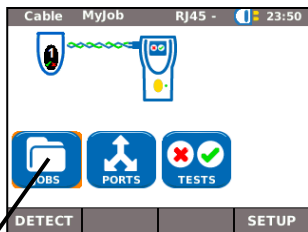

Result Saving and Viewing

VIEW

TO USB