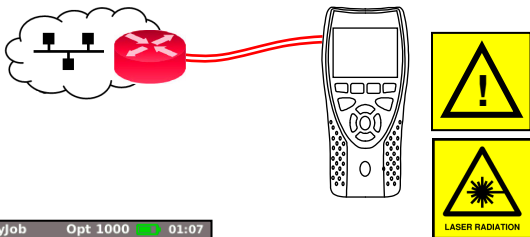

Printer Hosts 1

RUN SAVE MAP SAVE SETUP

In-Line Testing over Copper (PRO only)

Network Testing over Fibre (PRO only)

Optical MyJob Opt 1000 01:07

Opt 1000Mb/s

IP:192.168.82.77

JOBS PORTS TESTS STATS