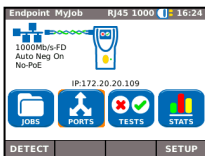

Four Ways to Navigate

A

B

Touch Screen (PRO only)

C

D

Escape – Return to previous screen

ENTER – Accept selection