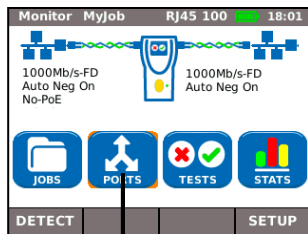

In-Line Testing over Copper (PRO only)