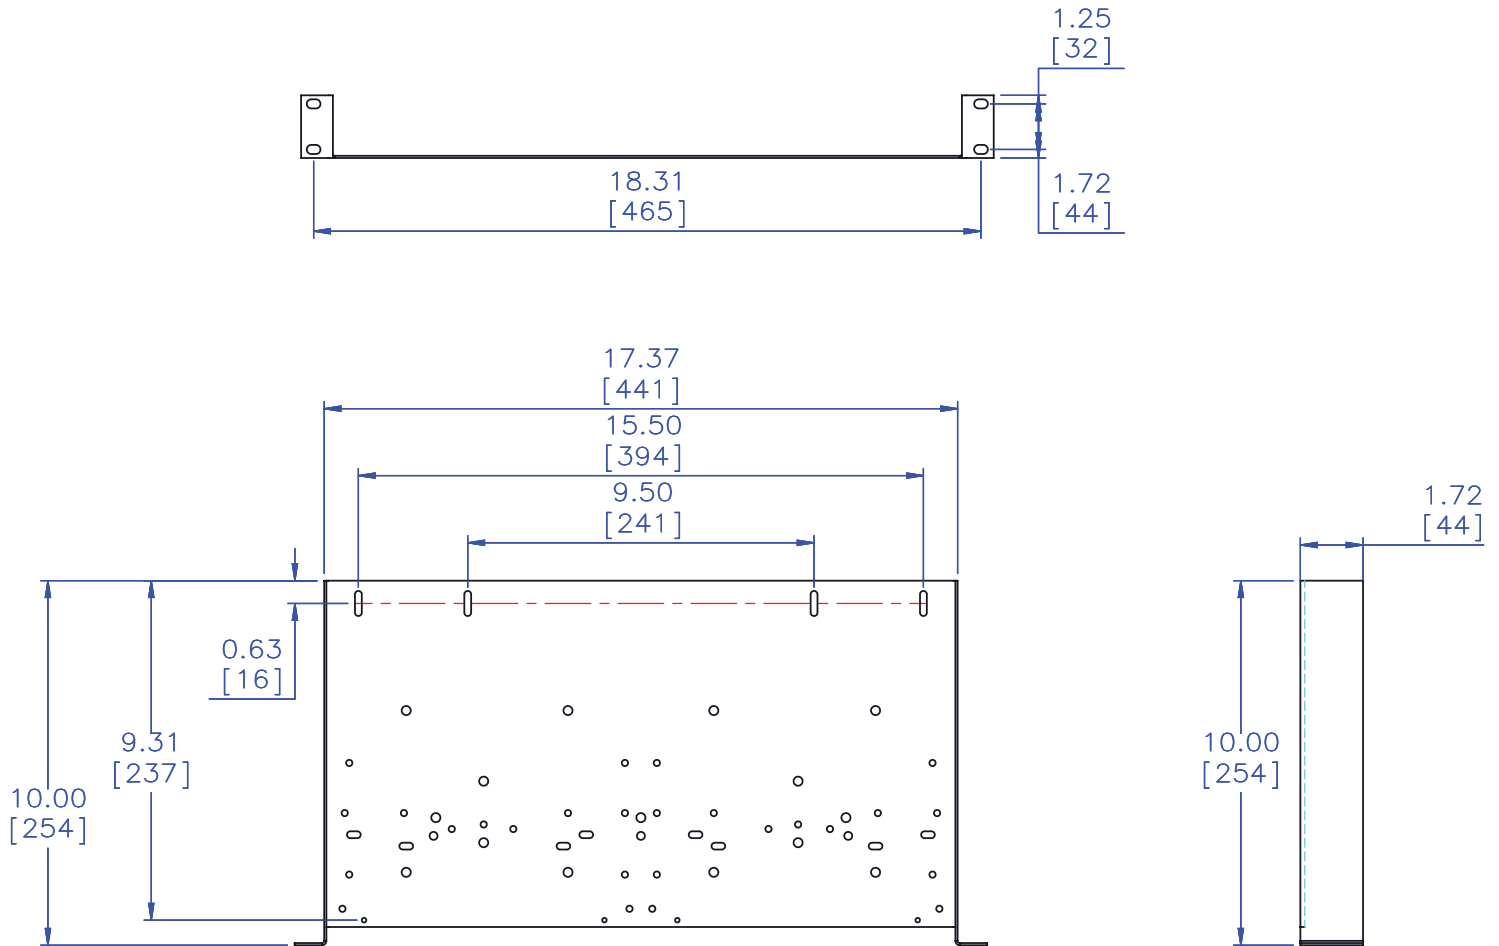

716408537580

GRW-SHELF1UNI

Product Overview

| Model | UPC | Description | Color |
|---------------|--------------|---------------------|-------|
| GRW-SHELF1UNI | 716408537580 | Universal Shelf; 1U | Black |

Shipping Dimensions

| Length (inches) | Width (inches) | Height (inches) | Weight (pounds) |
|-----------------|----------------|-----------------|-----------------|
| 23.82 | 16.61 | 9.45 | 6.87 |

Product Dimensions