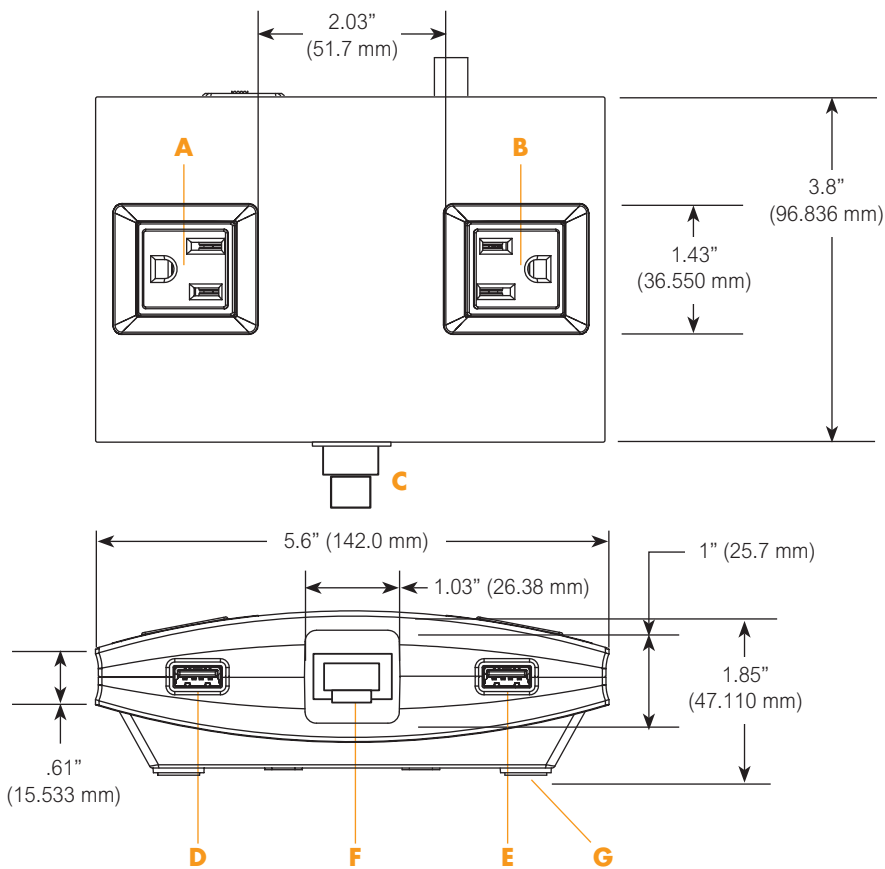

Shown in all black finish with optional Ethernet cable.

- Provides guests with four easy-to-find charging outlets
- Uniquely designed to sit on desk or nightstand
- Two AC outlets and two USB device charging ports
- High-current/fast-charging USB port supports wide range of portable devices including smartphones and tablets that require higher USB charging current
- Engineered for safety with 10-Amp integrated circuit breaker
- Optional cable chamber allows you to utilize one product for both power charging and desktop cable management
- Ethernet and other cable options available and sold separately
- Simple to install, durable construction for everyday use
- No need to commandeer a wall outlet, pass-through power plug replaces wall outlet used to install
- Optional mounting plate for secured horizontal and vertical mounting (sold separately)
- Top surface can be branded or used for guest instructions
- UL Approved

TA-7800 | ChargePoint™

H Single-Cable Grommet

I Dual-Chamber Grommet

J Cable Chamber Cover

Features

- A 120V Power Outlet
- B 120V Power Outlet
- C Optional Ethernet Cable 1.8m (6ft)
- D 1.0 Amp High-Current USB Port
- E 2.1 Amp USB Port (optimized for tablet computers)
- F Cable Chamber (see grommet options)
- G Mounting Plate (sold separately)
- H Single-Cable Grommet (included)
- I Optional Dual-Cable Grommet (included)
- J Optional Cable Chamber Cover (included)
- K Power Supply Cable, 2.4m (8ft)
- L Overload Protect Switch
- M Pass-Through Plug

Weight: Base 0.7 lbs
(Base plus PSU cable 1.5 lbs.)
Height: 1.85" (47.110 mm)
Footprint: 5.6" W x 3.8" L (142mm x 96.8mm)

Available Colours

Black
Black with Brushed Aluminum Top

Optional Mounting Plate (sold separately)