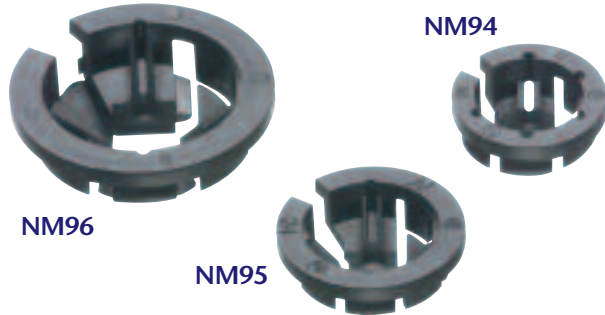

MORE
on
reverse

Black Button™ NM Cable connectors

Non-metallic • Easy, push-in installation

Reduce labor costs with Arlington's **Black Button™** NM cable connectors. They are the lowest cost NM cable connectors on the market, and offer the fastest installation. Simply push the connector into the knockout. That's it.

Listed for single or multiple cables, Arlington's Black Button connectors offer smooth, easy cable insertion while exceeding UL and CSA pullout requirements.

They are removable and reusable too.

1 Stauffer Industrial Park
Scranton, PA 18517
800/233.4717
Fax 570/562.0646
www.aifittings.com

Catalog Number	UPC/DEI/NAED Mfg. #018997	Description	KO Size	Unit Pkg	Std Pkg
NM94	05488	3/8 Black Button NM Cable connectors	1/2	250	1000
NM940	72156	3/8 Black Button NM Cable connectors	1/2	100	1000
NM95	10956	3/4 Black Button NM Cable connectors	3/4	50	500
NM96	72158	1 Black Button NM Cable connectors	1	25	250

Patent pending

Black Button™ NM Cable connectors

Non-metallic • Easy, push-in installation

- Listed for one or two cables
- Easy installation
- Smooth, easy cable insertion
- Secure hold on cable – exceeds UL pullout tests