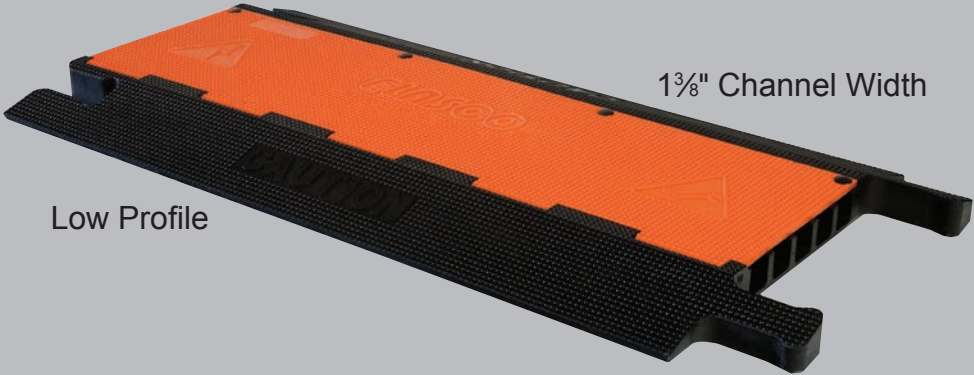

UG5140

Button Lid Fasteners

1 $\frac{3}{8}$ " Channel Width

Low Profile

Five Channel

A= 1.375" PER CHANNEL
B= 1.75" IN HEIGHT

C= 36" IN LENGTH
D= 17.25" IN WIDTH

UG5140-ED

UG5140-ED
(Shown Attached)

UG5140-45L

UG5140-45R

E
(LEFT)

E
(RIGHT)

E= 17.25" IN LENGTH
F= 15.5" IN WIDTH
G= 8.5" IN WIDTH