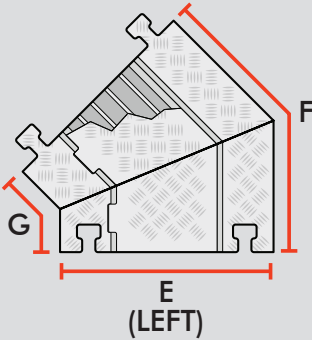

UG5140

Button Lid Fasteners

1 $\frac{3}{8}$ " Channel Width

Low Profile

Five Channel

A= 1.375" PER CHANNEL
B= 1.75" IN HEIGHT

C= 36" IN LENGTH
D= 17.25" IN WIDTH

UG5140-ED

UG5140-ED
(Shown Attached)

UG5140-45L

UG5140-45R

E
(LEFT)

E
(RIGHT)

E= 17.25" IN LENGTH
F= 15.5" IN WIDTH
G= 8.5" IN WIDTH