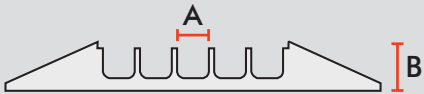

UG5140

Button Lid Fasteners

1 $\frac{3}{8}$ " Channel Width

Low Profile

Five Channel

A= 1.375" PER CHANNEL
B= 1.75" IN HEIGHT

C= 36" IN LENGTH
D= 17.25" IN WIDTH

UG5140-ED

UG5140-ED
(Shown Attached)

UG5140-45L

UG5140-45R

E
(LEFT)

E
(RIGHT)

E= 17.25" IN LENGTH
F= 15.5" IN WIDTH
G= 8.5" IN WIDTH