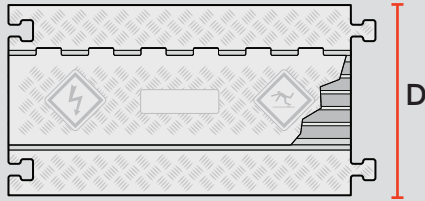

UG5140

Button Lid Fasteners

1 $\frac{3}{8}$ " Channel Width

Low Profile

Five Channel

A= 1.375" PER CHANNEL
B= 1.75" IN HEIGHT

C= 36" IN LENGTH
D= 17.25" IN WIDTH

UG5140-ED

UG5140-ED
(Shown Attached)

UG5140-45L

UG5140-45R

E
(LEFT)

E
(RIGHT)

E= 17.25" IN LENGTH
F= 15.5" IN WIDTH
G= 8.5" IN WIDTH