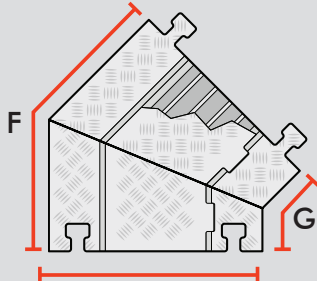

UG5140

Button Lid Fasteners

1 $\frac{3}{8}$ " Channel Width

Low Profile

Five Channel

A= 1.375" PER CHANNEL
B= 1.75" IN HEIGHT

C= 36" IN LENGTH
D= 17.25" IN WIDTH

UG5140-ED

UG5140-ED
(Shown Attached)

UG5140-45L

UG5140-45R

E
(LEFT)

E
(RIGHT)

E= 17.25" IN LENGTH
F= 15.5" IN WIDTH
G= 8.5" IN WIDTH