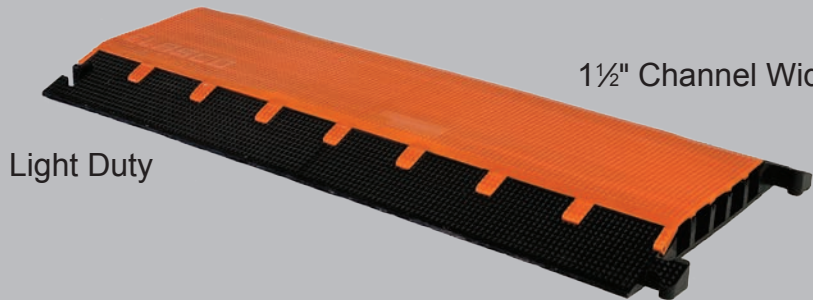

# LG5150B

Light Duty

1½" Channel Width

Five Channel

A= 1.5" PER CHANNEL

B= 1.5" IN HEIGHT

C= 37.75" IN LENGTH

D= 16.75" IN WIDTH