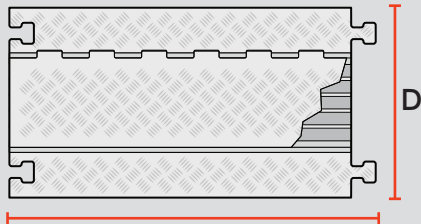

# LG5150B

Light Duty

1½" Channel Width

Five Channel

A= 1.5" PER CHANNEL

B= 1.5" IN HEIGHT

C= 37.75" IN LENGTH

D= 16.75" IN WIDTH