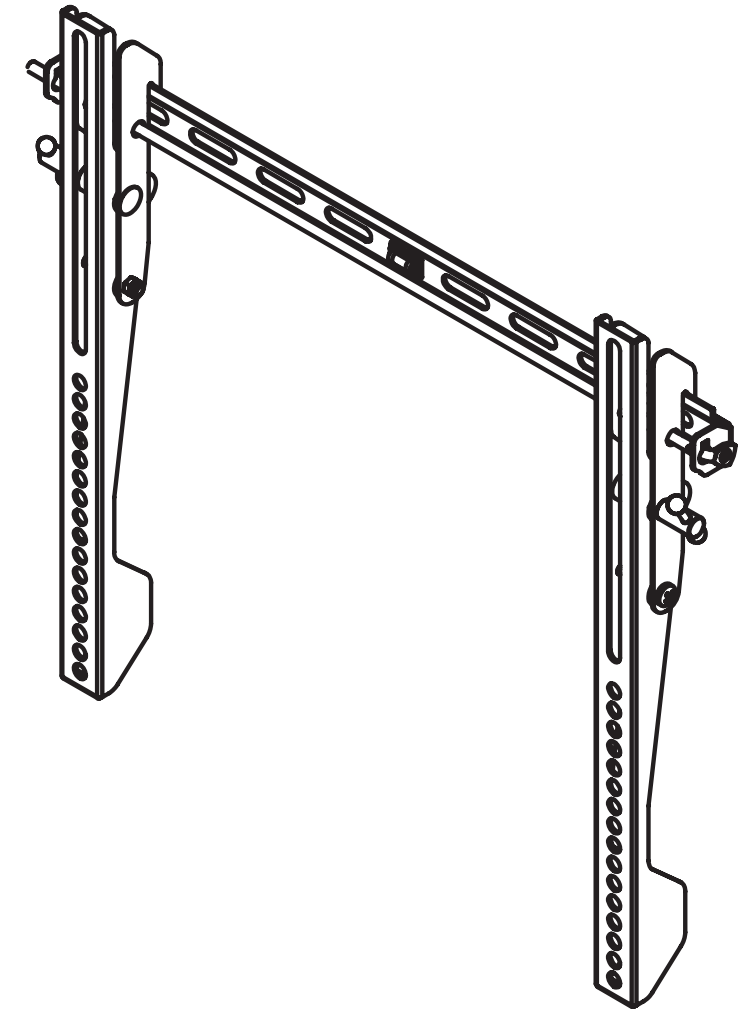

MEDIUM TILT STANDARD

CS-TM44E

HELIOS™

©2015 Metra Electronics Corporation, 460 Walker Street, Holly Hill, FL 32117-2699
Specifications are subject to change without notice.
All trademarks are the property of their respective owners.

1-866-839-9187

NOTES: UNLESS OTHERWISE SPECIFIED

1. VESA STANDARD COMPATABILITY (WIDTH X HEIGHT): 200X200 / 200X400 / 300X400 / 400X400 /
2. MAXIMUM VESA MOUNTING CONFIGURATION: 400X400 MM
3. SCREEN SIZE COMPATABILITY: MOST 32-55" SCREENS
4. MAXIMUM WEIGHT CAPACITY: 100 LBS
5. PRODUCT COLOR: BLACK
6. VIEWING ANGLE +7°