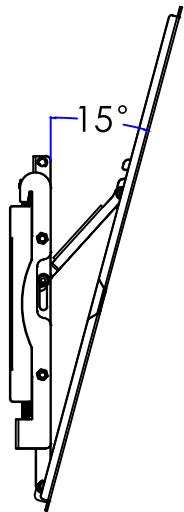

Weight Capacity: 99 lbs.

Metra
HOME THEATER GROUP

HELIOS^{TM}
BY AUDIO SOLUTIONS

TL64PL

866.839.9187
audiosolutions.com
460 Walker Street, Holly Hill, FL 32117