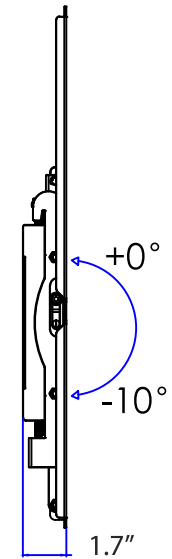

Weight Capacity: 99 lbs.

Metra
HOME THEATER GROUP

HELIOS^{TM}
BY AUDIO SOLUTIONS

TL64PL

866.839.9187
audiosolutions.com
460 Walker Street, Holly Hill, FL 32117