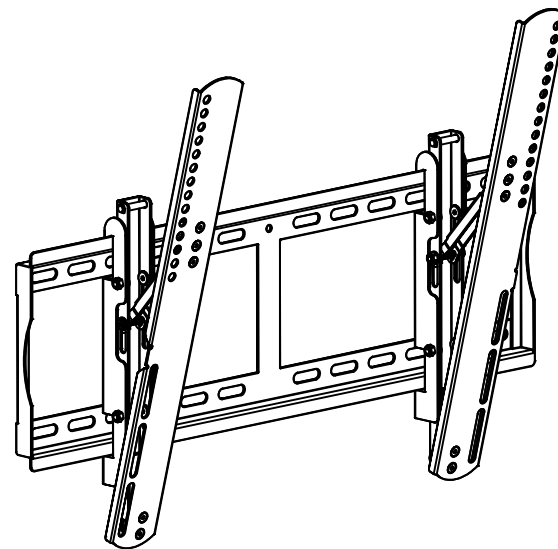

Weight Capacity: 99 lbs.