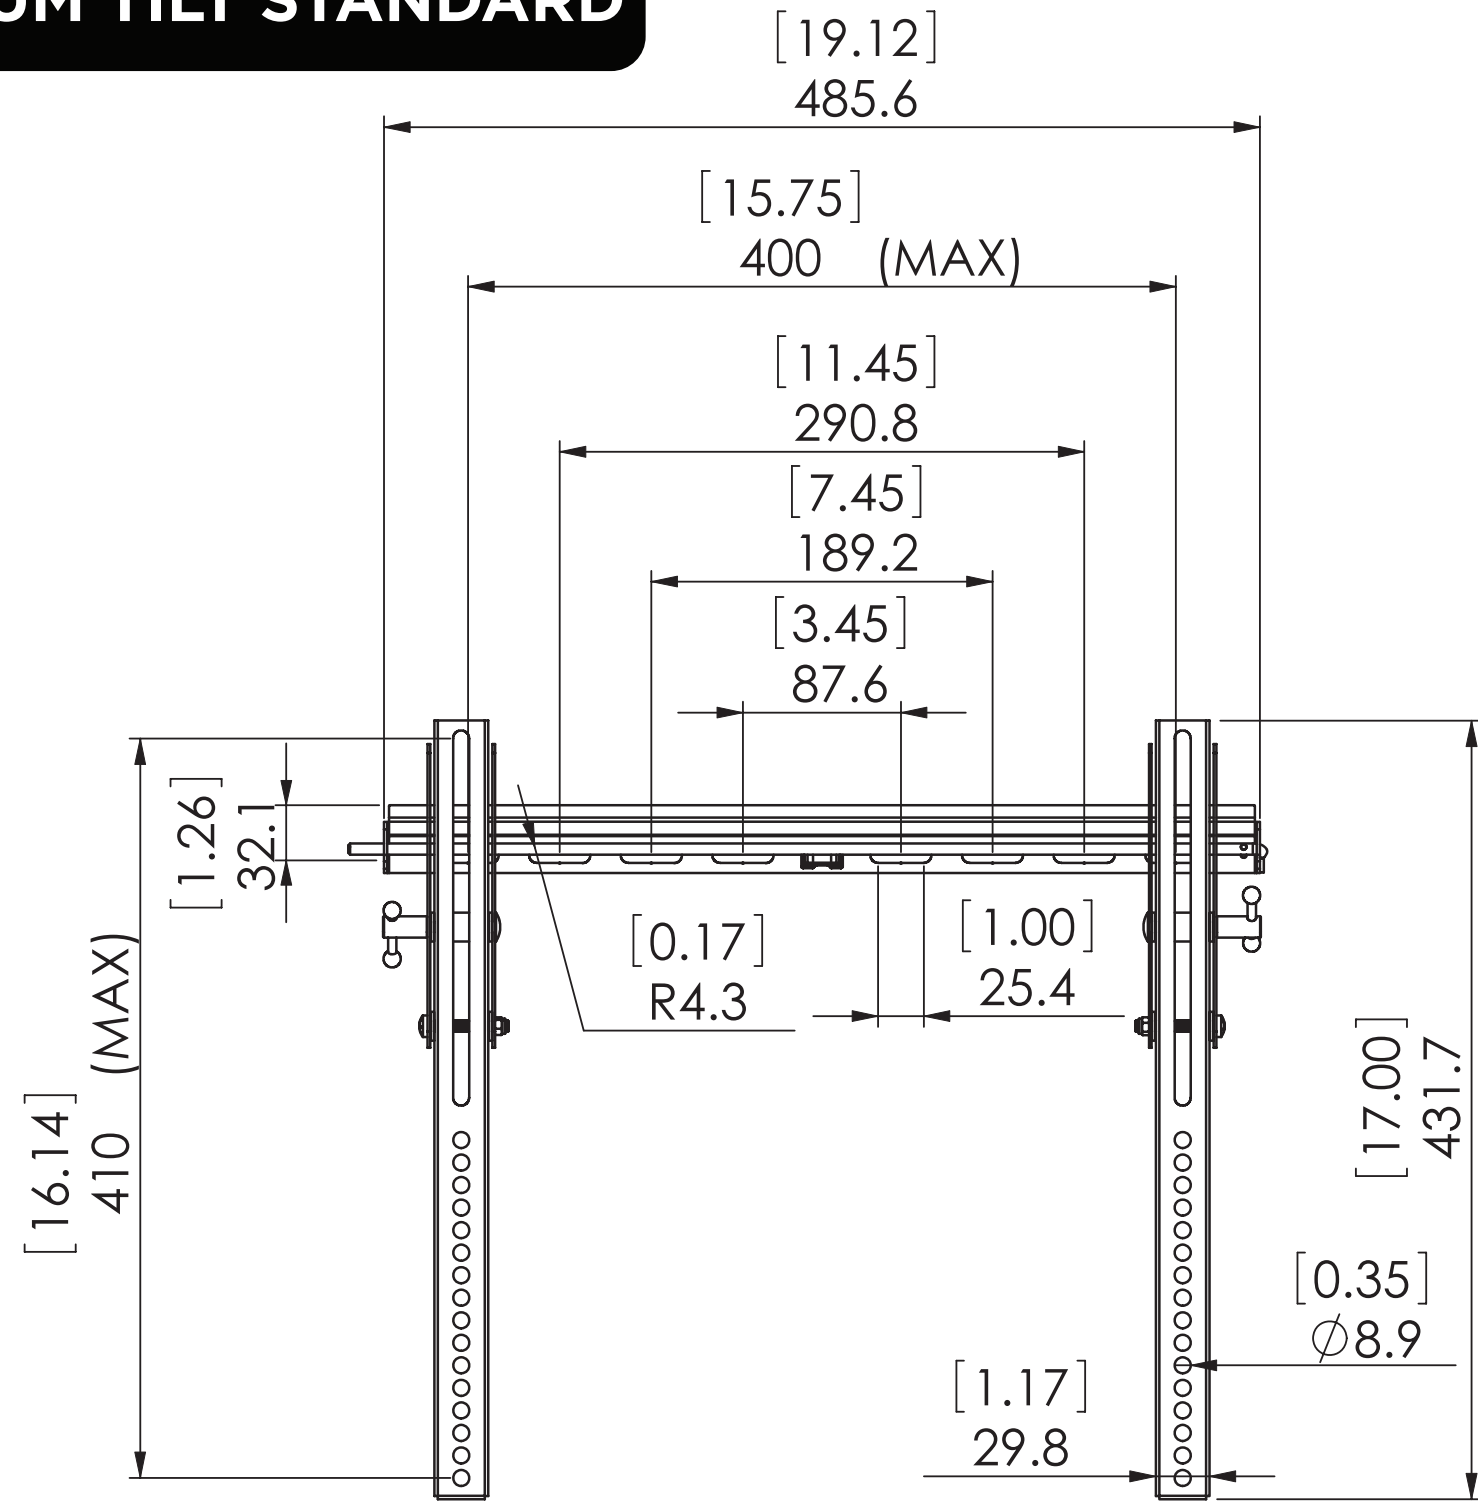

MEDIUM TILT STANDARD

CS-TM44E

HELIOS™

©2015 Metra Electronics Corporation, 460 Walker Street, Holly Hill, FL 32117-2699
Specifications are subject to change without notice.
All trademarks are the property of their respective owners.

1-866-839-9187

NOTES: UNLESS OTHERWISE SPECIFIED

1. VESA STANDARD COMPATABILITY (WIDTH X HEIGHT): 200X200 / 200X400 / 300X400 / 400X400 /
2. MAXIMUM VESA MOUNTING CONFIGURATION: 400X400 MM
3. SCREEN SIZE COMPATABILITY: MOST 32-55" SCREENS
4. MAXIMUM WEIGHT CAPACITY: 100 LBS
5. PRODUCT COLOR: BLACK
6. VIEWING ANGLE +7°