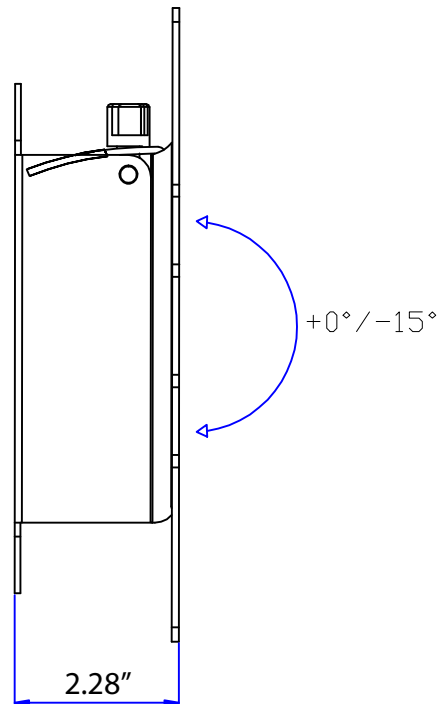

1-866-839-9187

NOTES: UNLESS OTHERWISE SPECIFIED

1. VESA STANDARD COMPATABILITY (WIDTH X HEIGHT): 75X75 / 100X100 / 100X200 / 200X200 / 600X400
2. MAXIMUM VESA MOUNTING CONFIGURATION: 600X400 MM
3. SCREEN SIZE COMPATABILITY: MOST 32"-80" SCREENS
4. MAXIMUM WEIGHT CAPACITY: 150 LBS (67.5 KG)
5. PRODUCT COLOR: BLACK
6. VIEWING ANGLE +7°

1-866-839-9187

NOTES: UNLESS OTHERWISE SPECIFIED

1. VESA STANDARD COMPATABILITY (WIDTH X HEIGHT): 200X200 / 200X400 / 300X400 / 400X400 /
2. MAXIMUM VESA MOUNTING CONFIGURATION: 400X400 MM
3. SCREEN SIZE COMPATABILITY: MOST 32-55" SCREENS
4. MAXIMUM WEIGHT CAPACITY: 100 LBS
5. PRODUCT COLOR: BLACK
6. VIEWING ANGLE +7°