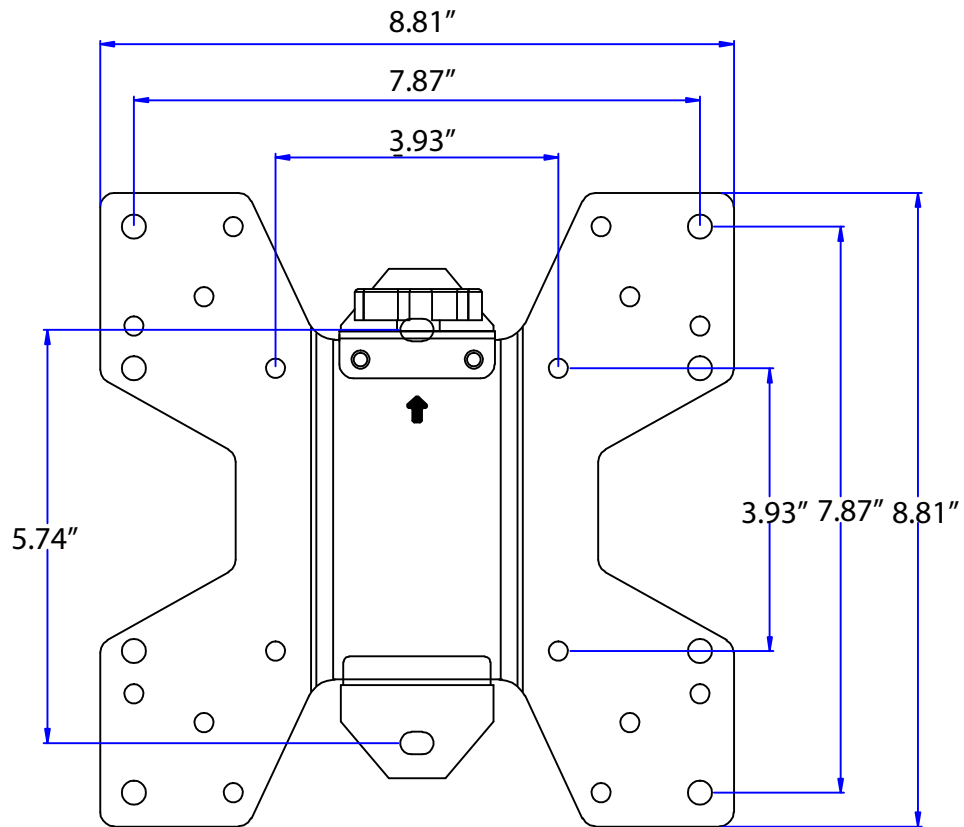

1-866-839-9187

NOTES: UNLESS OTHERWISE SPECIFIED

1. VESA STANDARD COMPATABILITY (WIDTH X HEIGHT): 75X75 / 100X100 / 100X200 / 200X200 / 600X400
2. MAXIMUM VESA MOUNTING CONFIGURATION: 600X400 MM
3. SCREEN SIZE COMPATABILITY: MOST 32"-80" SCREENS
4. MAXIMUM WEIGHT CAPACITY: 150 LBS (67.5 KG)
5. PRODUCT COLOR: BLACK
6. VIEWING ANGLE +7°

1-866-839-9187

NOTES: UNLESS OTHERWISE SPECIFIED

1. VESA STANDARD COMPATABILITY (WIDTH X HEIGHT): 200X200 / 200X400 / 300X400 / 400X400 /
2. MAXIMUM VESA MOUNTING CONFIGURATION: 400X400 MM
3. SCREEN SIZE COMPATABILITY: MOST 32-55" SCREENS
4. MAXIMUM WEIGHT CAPACITY: 100 LBS
5. PRODUCT COLOR: BLACK
6. VIEWING ANGLE +7°