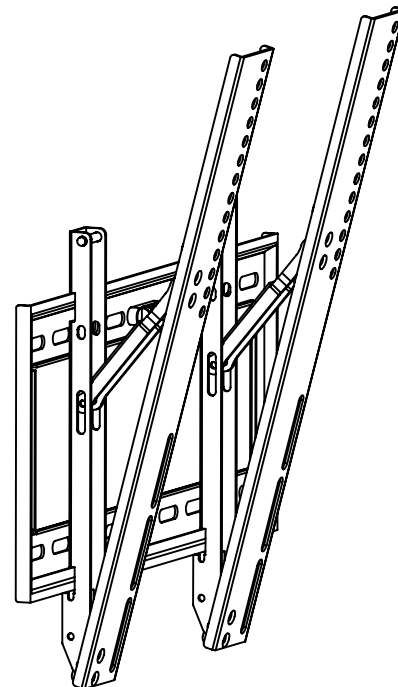

T2642

Weight Capacity: 70 lbs. (31 kg)

VESA Compliant: 100x100, 100x200, 200x200, 200x400

HELIOS®
BY AUDIO SOLUTIONS

866.839.9187
MetraHomeTheater.com
460 Walker Street, Holly Hill, FL 32117