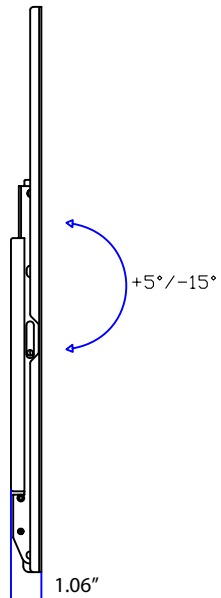

T2642

Weight Capacity: 70 lbs. (31 kg)

VESA Compliant: 100x100, 100x200, 200x200, 200x400

HELIOS®
BY AUDIO SOLUTIONS

866.839.9187
MetraHomeTheater.com
460 Walker Street, Holly Hill, FL 32117