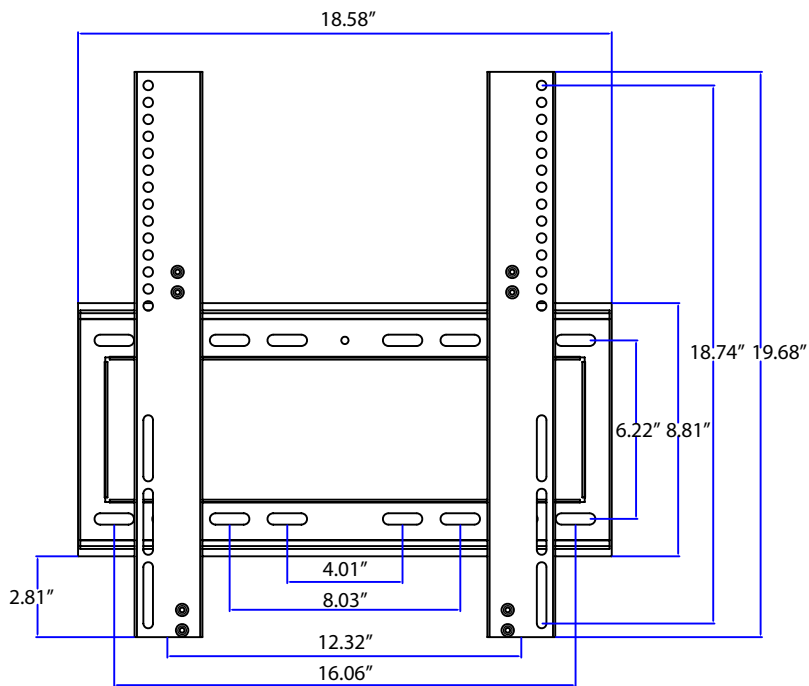

T2642

Weight Capacity: 70 lbs. (31 kg)

VESA Compliant: 100x100, 100x200, 200x200, 200x400

HELIOS®
BY AUDIO SOLUTIONS

866.839.9187
MetraHomeTheater.com
460 Walker Street, Holly Hill, FL 32117