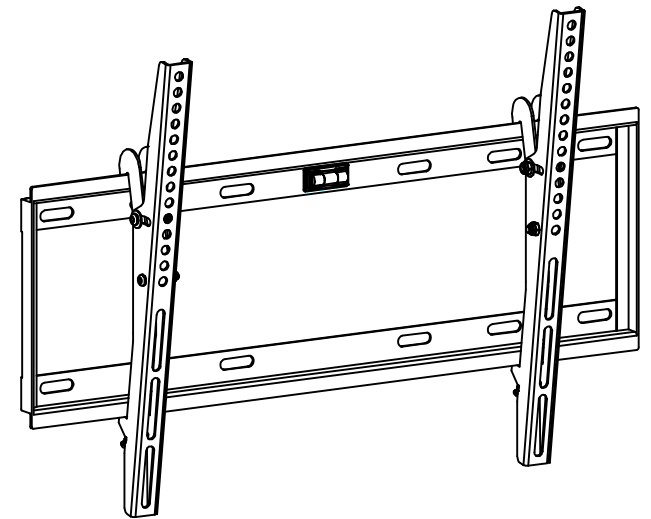

Weight Capacity: 88 lbs.
VESA Compliant: 200x200, 600x400