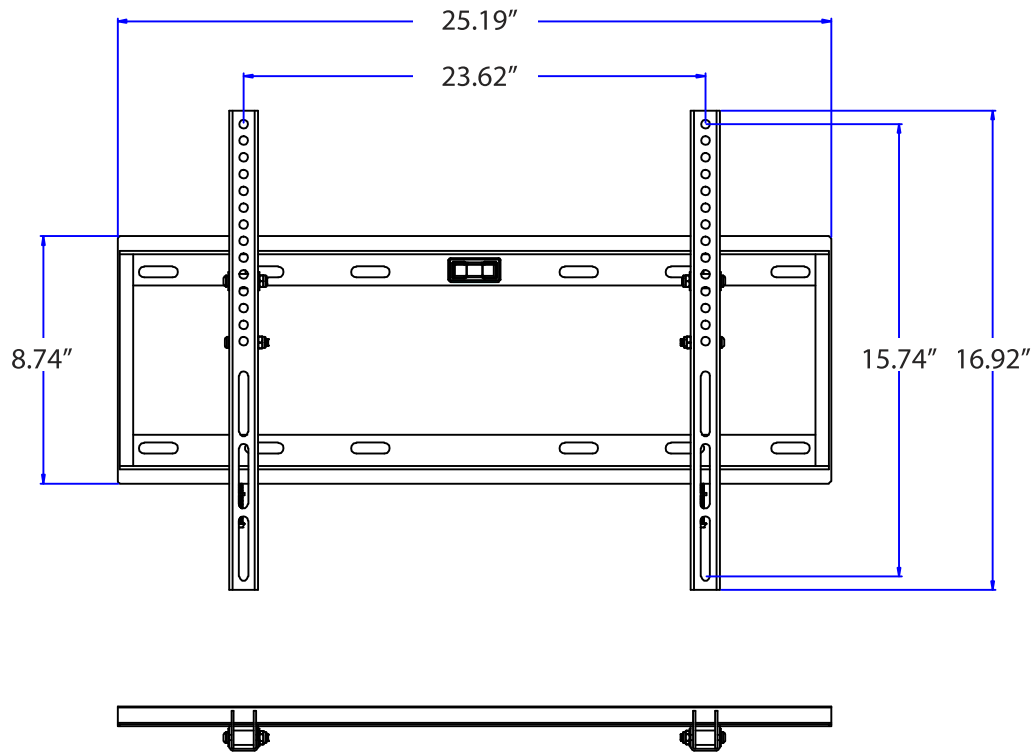

Weight Capacity: 88 lbs.
VESA Compliant: 200x200, 600x400