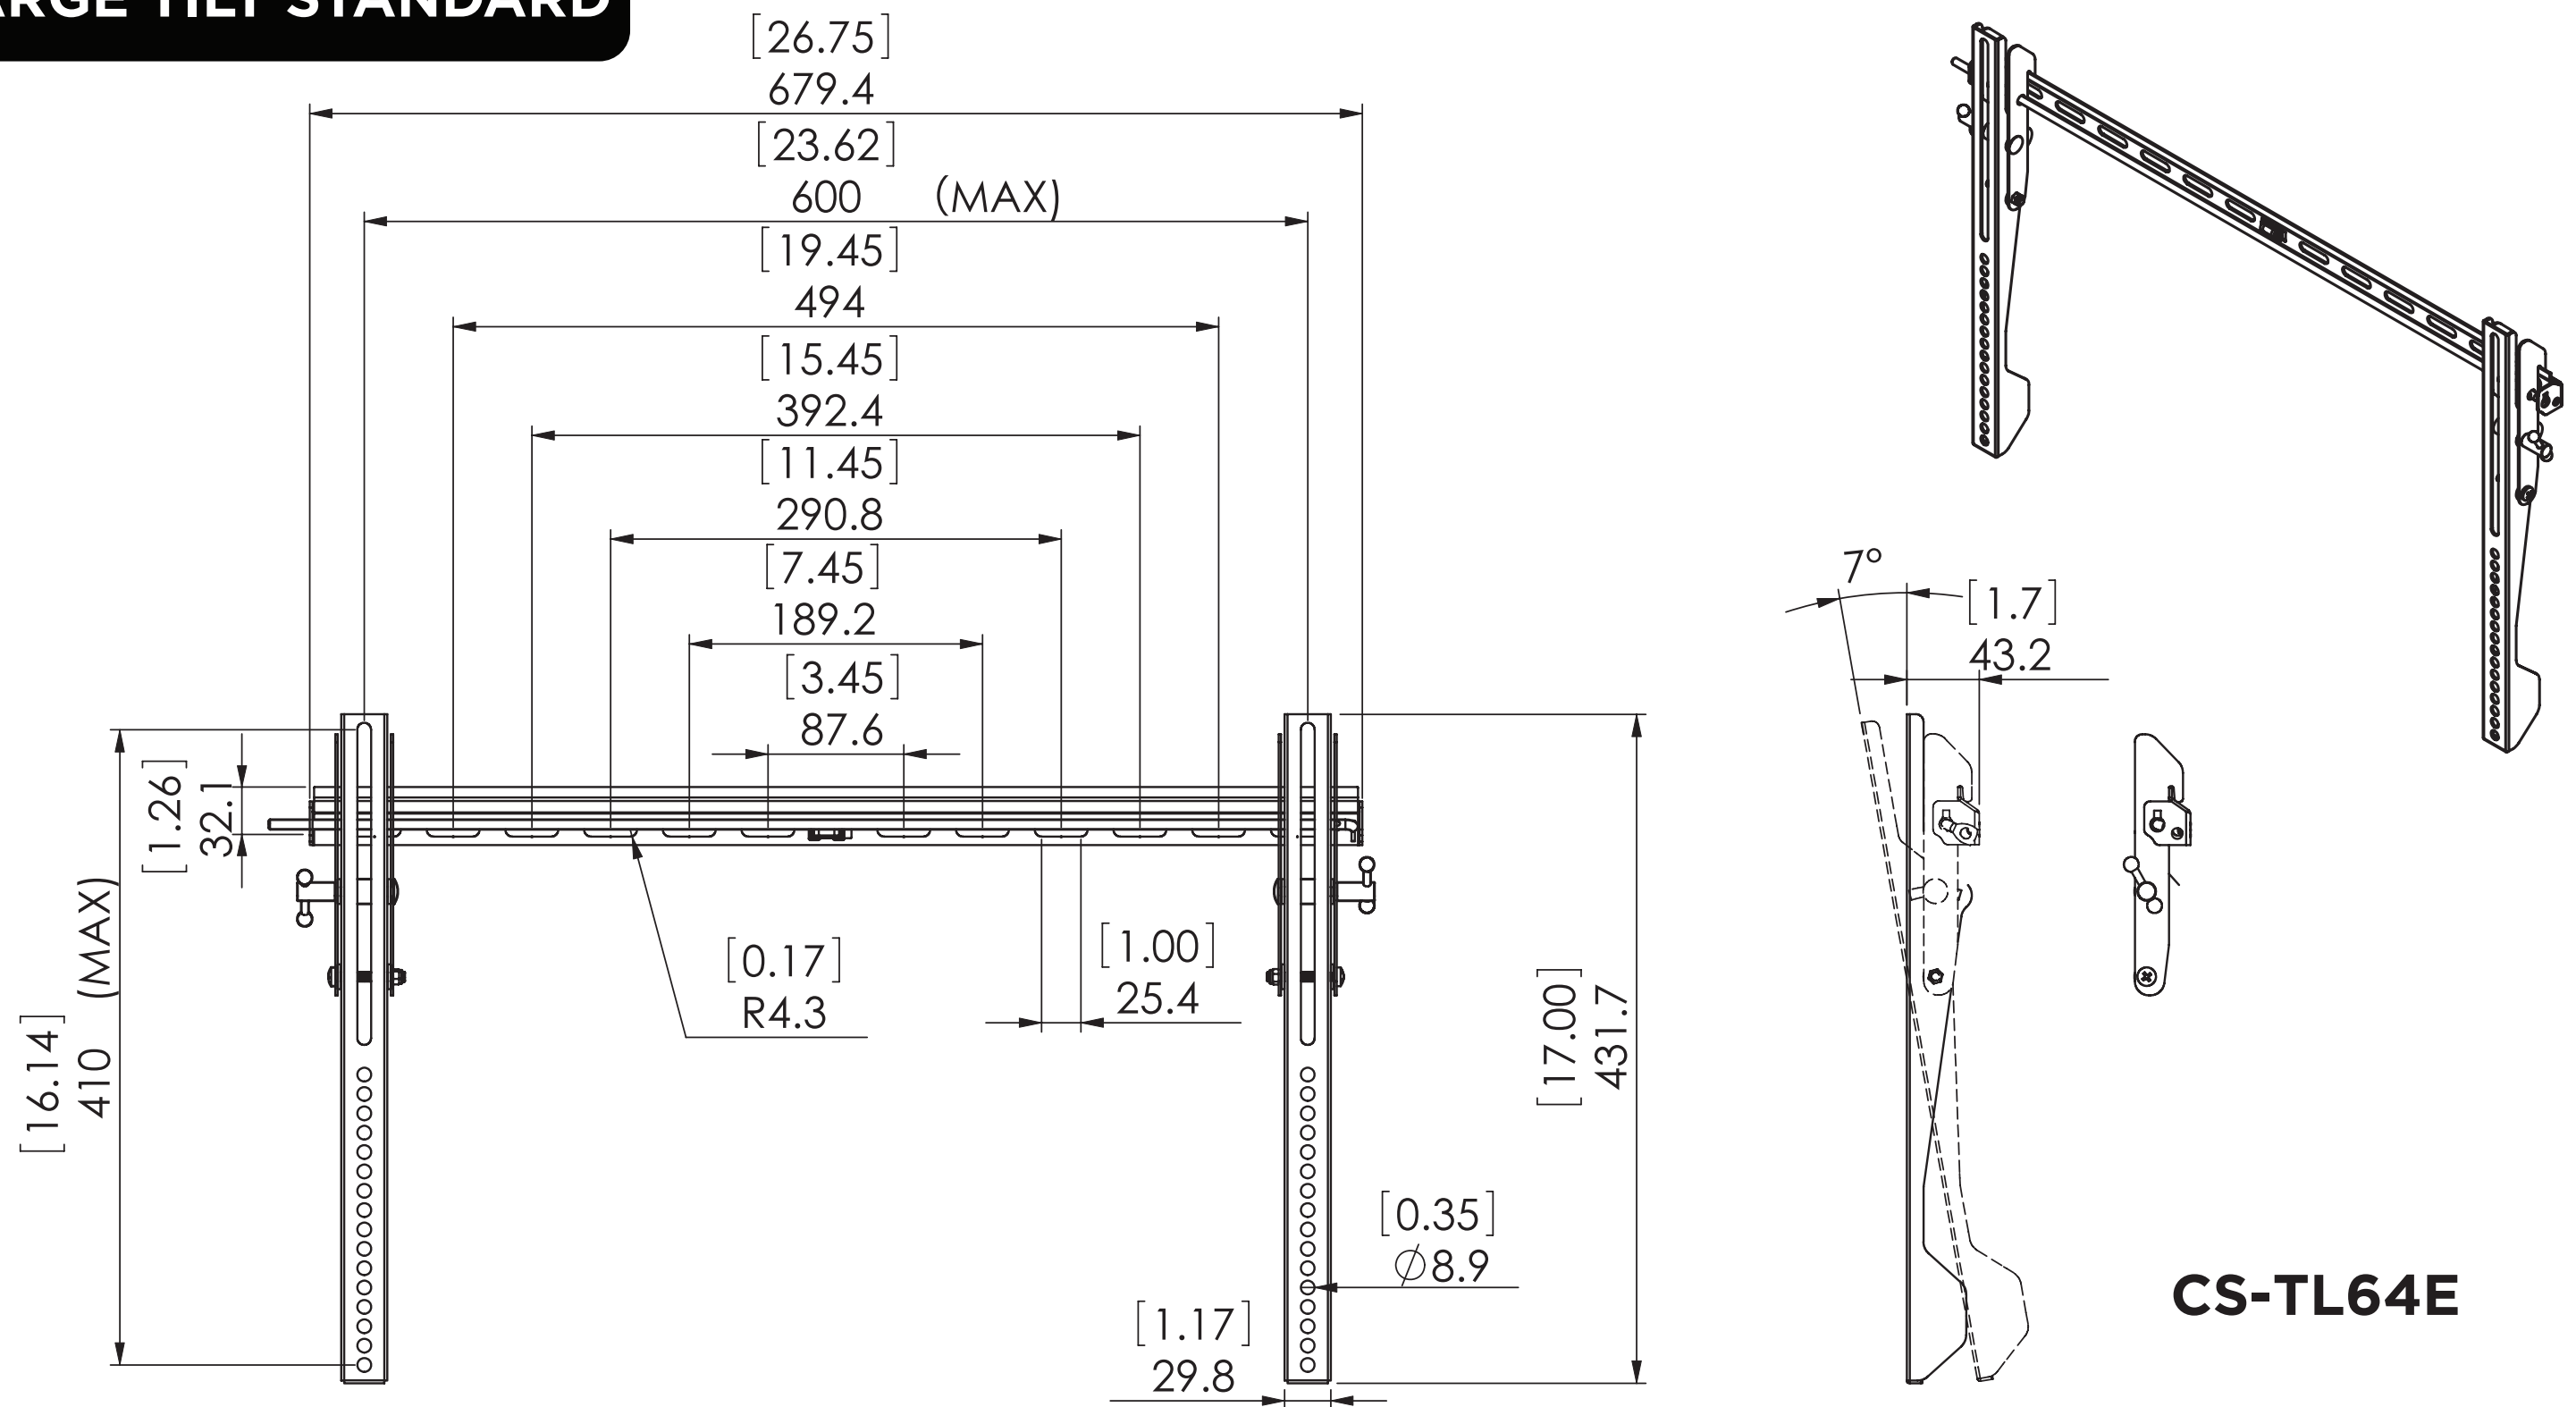

LARGE TILT STANDARD

HELIOS™
BY AUDIO SOLUTIONS

©2015 Metra Electronics Corporation, 460 Walker Street, Holly Hill, FL 32117-2699
Specifications are subject to change without notice.
All trademarks are the property of their respective owners.

1-866-839-9187

NOTES: UNLESS OTHERWISE SPECIFIED

1. VESA STANDARD COMPATABILITY (WIDTH X HEIGHT): 75X75 / 100X100 / 100X200 / 200X200 / 600X400
2. MAXIMUM VESA MOUNTING CONFIGURATION: 600X400 MM
3. SCREEN SIZE COMPATABILITY: MOST 32"-80" SCREENS
4. MAXIMUM WEIGHT CAPACITY: 150 LBS (67.5 KG)
5. PRODUCT COLOR: BLACK
6. VIEWING ANGLE +7°