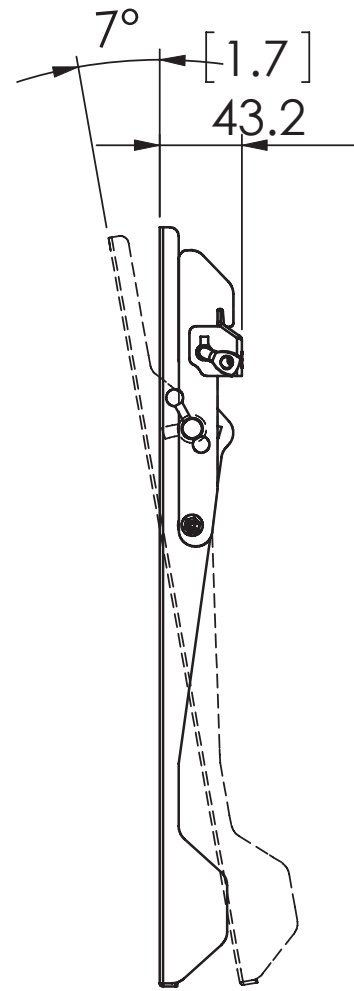

MEDIUM TILT STANDARD

CS-TM44E

HELIOS™

©2015 Metra Electronics Corporation, 460 Walker Street, Holly Hill, FL 32117-2699
Specifications are subject to change without notice.
All trademarks are the property of their respective owners.

1-866-839-9187

NOTES: UNLESS OTHERWISE SPECIFIED

1. VESA STANDARD COMPATABILITY (WIDTH X HEIGHT): 200X200 / 200X400 / 300X400 / 400X400 /
2. MAXIMUM VESA MOUNTING CONFIGURATION: 400X400 MM
3. SCREEN SIZE COMPATABILITY: MOST 32-55" SCREENS
4. MAXIMUM WEIGHT CAPACITY: 100 LBS
5. PRODUCT COLOR: BLACK
6. VIEWING ANGLE +7°