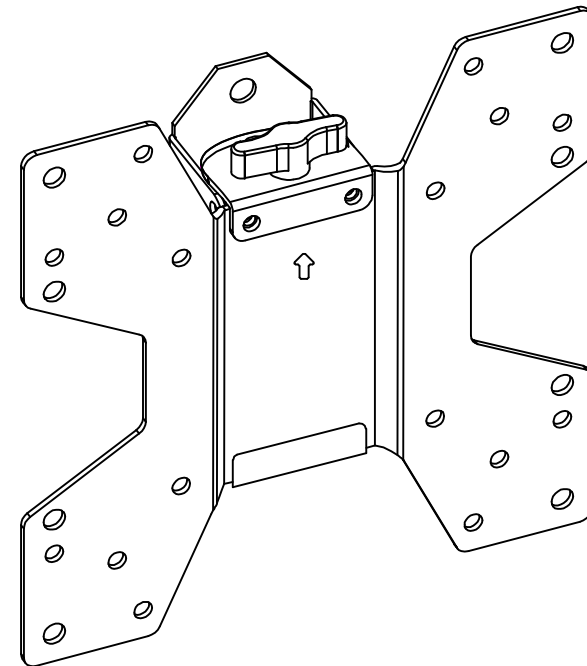

1-866-839-9187

NOTES: UNLESS OTHERWISE SPECIFIED

1. VESA STANDARD COMPATABILITY (WIDTH X HEIGHT): 75X75 / 100X100 / 100X200 / 200X200 / 600X400
2. MAXIMUM VESA MOUNTING CONFIGURATION: 600X400 MM
3. SCREEN SIZE COMPATABILITY: MOST 32"-80" SCREENS
4. MAXIMUM WEIGHT CAPACITY: 150 LBS (67.5 KG)
5. PRODUCT COLOR: BLACK
6. VIEWING ANGLE +7°

1-866-839-9187

NOTES: UNLESS OTHERWISE SPECIFIED

1. VESA STANDARD COMPATABILITY (WIDTH X HEIGHT): 200X200 / 200X400 / 300X400 / 400X400 /
2. MAXIMUM VESA MOUNTING CONFIGURATION: 400X400 MM
3. SCREEN SIZE COMPATABILITY: MOST 32-55" SCREENS
4. MAXIMUM WEIGHT CAPACITY: 100 LBS
5. PRODUCT COLOR: BLACK
6. VIEWING ANGLE +7°