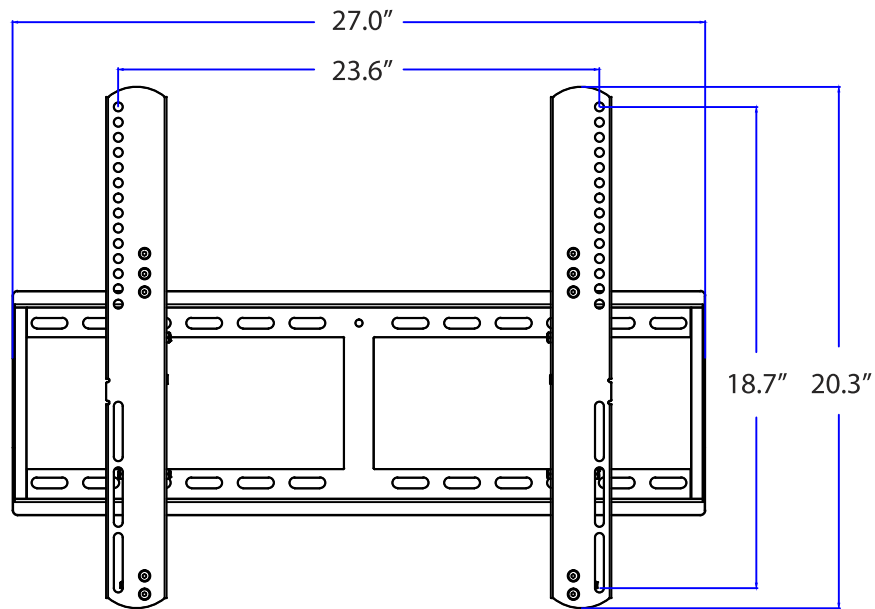

Weight Capacity: 99 lbs.

Metra
HOME THEATER GROUP

HELIOS^{TM}
BY AUDIO SOLUTIONS

TL64PL

866.839.9187
audiosolutions.com
460 Walker Street, Holly Hill, FL 32117