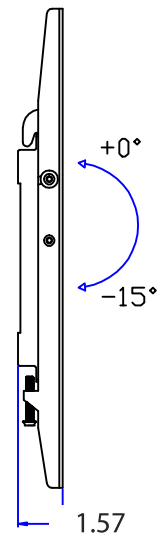

1-866-839-9187

NOTES: UNLESS OTHERWISE SPECIFIED

1. VESA STANDARD COMPATABILITY (WIDTH X HEIGHT): 75X75 / 100X100 / 100X200 / 200X200 / 600X400
2. MAXIMUM VESA MOUNTING CONFIGURATION: 600X400 MM
3. SCREEN SIZE COMPATABILITY: MOST 32"-80" SCREENS
4. MAXIMUM WEIGHT CAPACITY: 150 LBS (67.5 KG)
5. PRODUCT COLOR: BLACK
6. VIEWING ANGLE +7°

1-866-839-9187

NOTES: UNLESS OTHERWISE SPECIFIED

1. VESA STANDARD COMPATABILITY (WIDTH X HEIGHT): 200X200 / 200X400 / 300X400 / 400X400 /
2. MAXIMUM VESA MOUNTING CONFIGURATION: 400X400 MM
3. SCREEN SIZE COMPATABILITY: MOST 32-55" SCREENS
4. MAXIMUM WEIGHT CAPACITY: 100 LBS
5. PRODUCT COLOR: BLACK
6. VIEWING ANGLE +7°

T3260

Weight Capacity: 99 lbs.

Metra
HOME THEATER GROUP

HELIOSTM
BY AUDIO SOLUTIONS

TL64PL

866.839.9187
audiosolutions.com
460 Walker Street, Holly Hill, FL 32117

Weight Capacity: 88 lbs.
 VESA Compliant: 200x200, 600x400