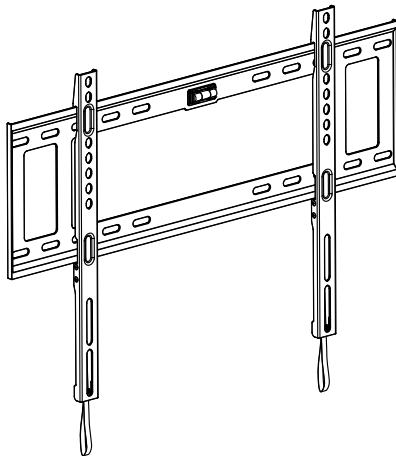

PRODUCT OVERVIEW

Flexibility, Strength and Convenience, the Metra Home Theater LPU64 has it all. Mounting weight capability 99 pounds, fitting any US spec Stud distance (16" to 24" on center), and providing an Ultra Low Profile depth of only .55" the LPU64 will simplify your installation and provide years of unconditional service.