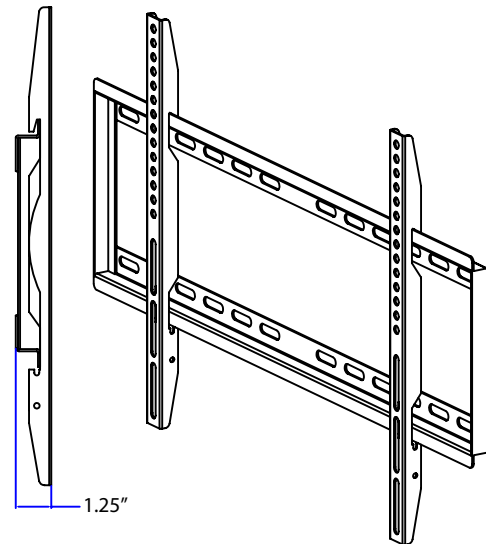

LP3260

Weight Capacity: 132 lbs. (59 kg)

VESA Compliant: 200x200, 200x400, 400x400, 600x400

HELIOS®
BY AUDIO SOLUTIONS

866.839.9187
MetraHomeTheater.com
460 Walker Street, Holly Hill, FL 32117