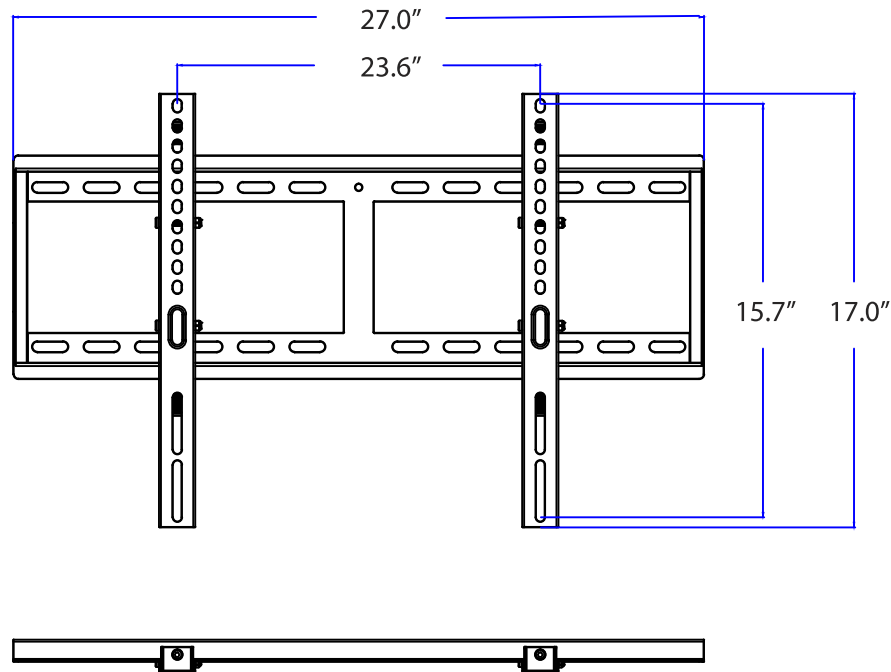

All trademarks are the property of their respective owners.

1-866-839-9187

NOTES: UNLESS OTHERWISE SPECIFIED

1. VESA STANDARD COMPATABILITY (WIDTH X HEIGHT): 200X200 / 200X400 / 300X400 / 400X400 /
2. MAXIMUM VESA MOUNTING CONFIGURATION: 400X400 MM
3. SCREEN SIZE COMPATABILITY: MOST 23-55" SCREENS
4. MAXIMUM WEIGHT CAPACITY: 100 LBS
5. PRODUCT COLOR: BLACK

- Fits TV's 42"-84"
- Depth from wall: 14mm (0.55")
- Weight capacity: 99 lbs
- VESA compliant: 100x100, 200x100, 200x200, 400x200, 400x400, 600x400
- Dual stud installation with 16" or 24" on center studs
- All steel construction
- All hardware & mounting level included
- Durable black powder coat finish
- UL Listed