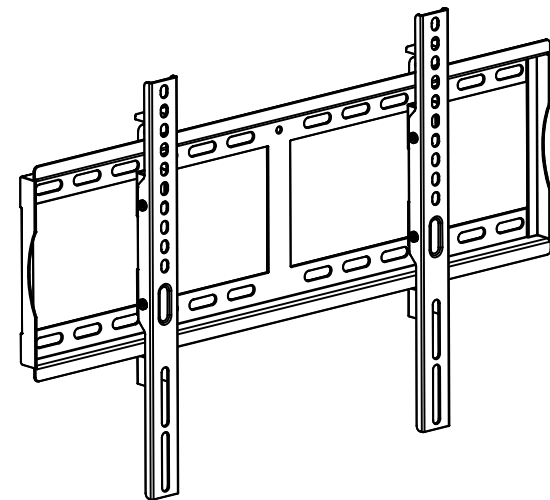

All trademarks are the property of their respective owners.

1-866-839-9187

NOTES: UNLESS OTHERWISE SPECIFIED

1. VESA STANDARD COMPATABILITY (WIDTH X HEIGHT): 200X200 / 200X400 / 300X400 / 400X400 /
2. MAXIMUM VESA MOUNTING CONFIGURATION: 400X400 MM
3. SCREEN SIZE COMPATABILITY: MOST 23-55" SCREENS
4. MAXIMUM WEIGHT CAPACITY: 100 LBS
5. PRODUCT COLOR: BLACK