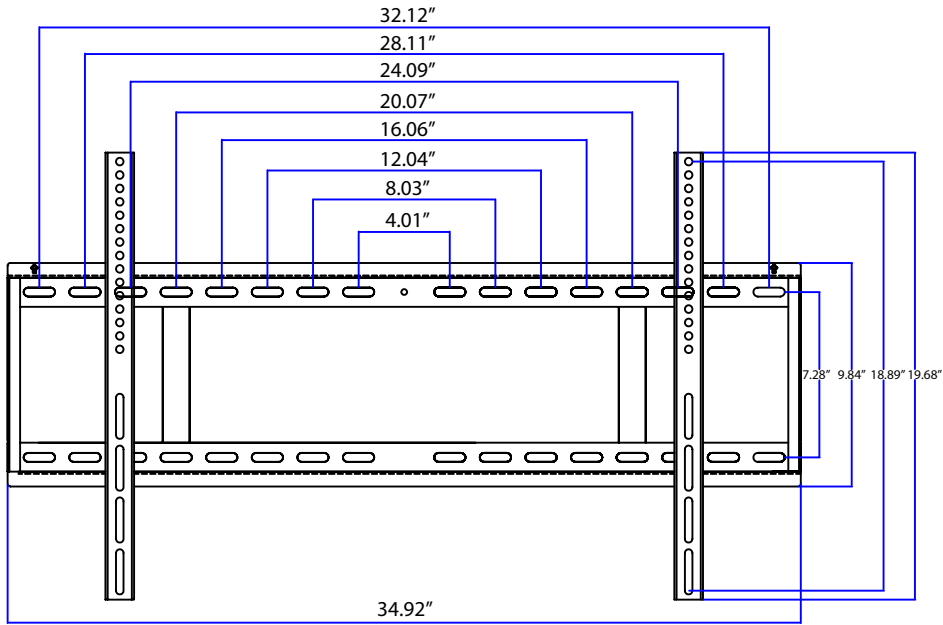

LP3265

Weight Capacity: 176 lbs. (79 kg)

VESA Compliant: 200x200, 200x400, 400x400, 600x400, 800x400

HELIOS®
BY AUDIO SOLUTIONS

866.839.9187
MetraHomeTheater.com
460 Walker Street, Holly Hill, FL 32117