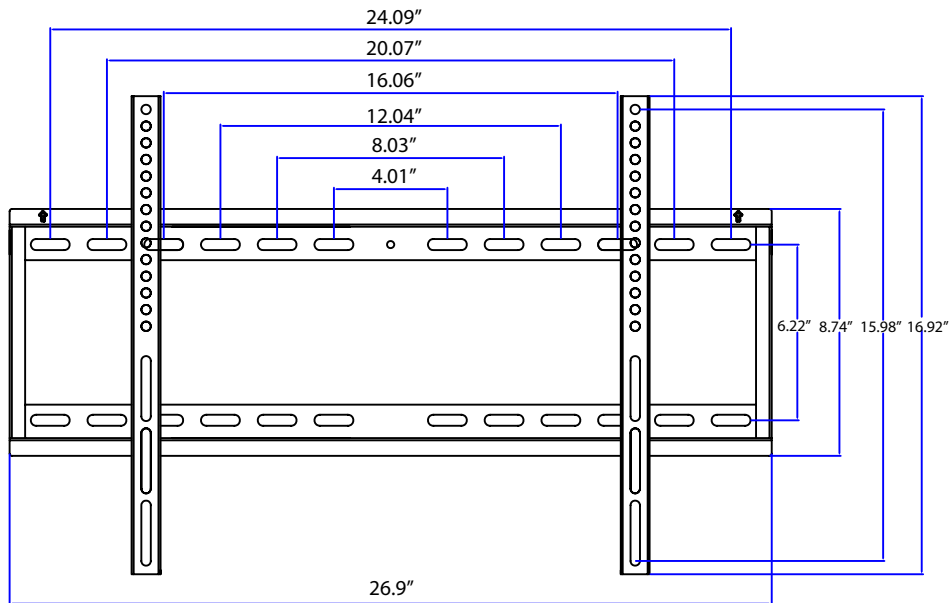

LP3260

Weight Capacity: 132 lbs. (59 kg)

VESA Compliant: 200x200, 200x400, 400x400, 600x400

HELIOS®
BY AUDIO SOLUTIONS

866.839.9187
MetraHomeTheater.com
460 Walker Street, Holly Hill, FL 32117