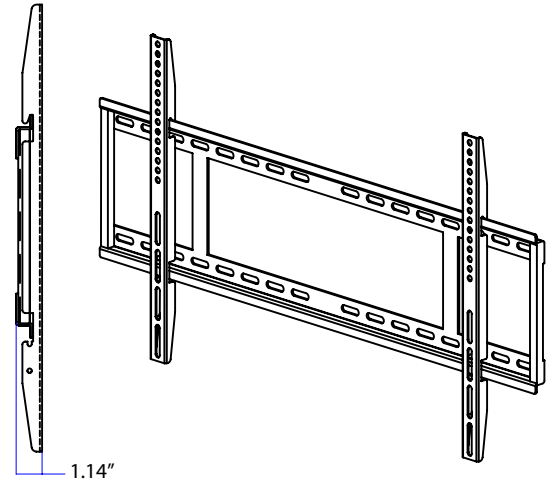

LP3265

Weight Capacity: 176 lbs. (79 kg)

VESA Compliant: 200x200, 200x400, 400x400, 600x400, 800x400

HELIOS®
BY AUDIO SOLUTIONS

866.839.9187
MetraHomeTheater.com
460 Walker Street, Holly Hill, FL 32117