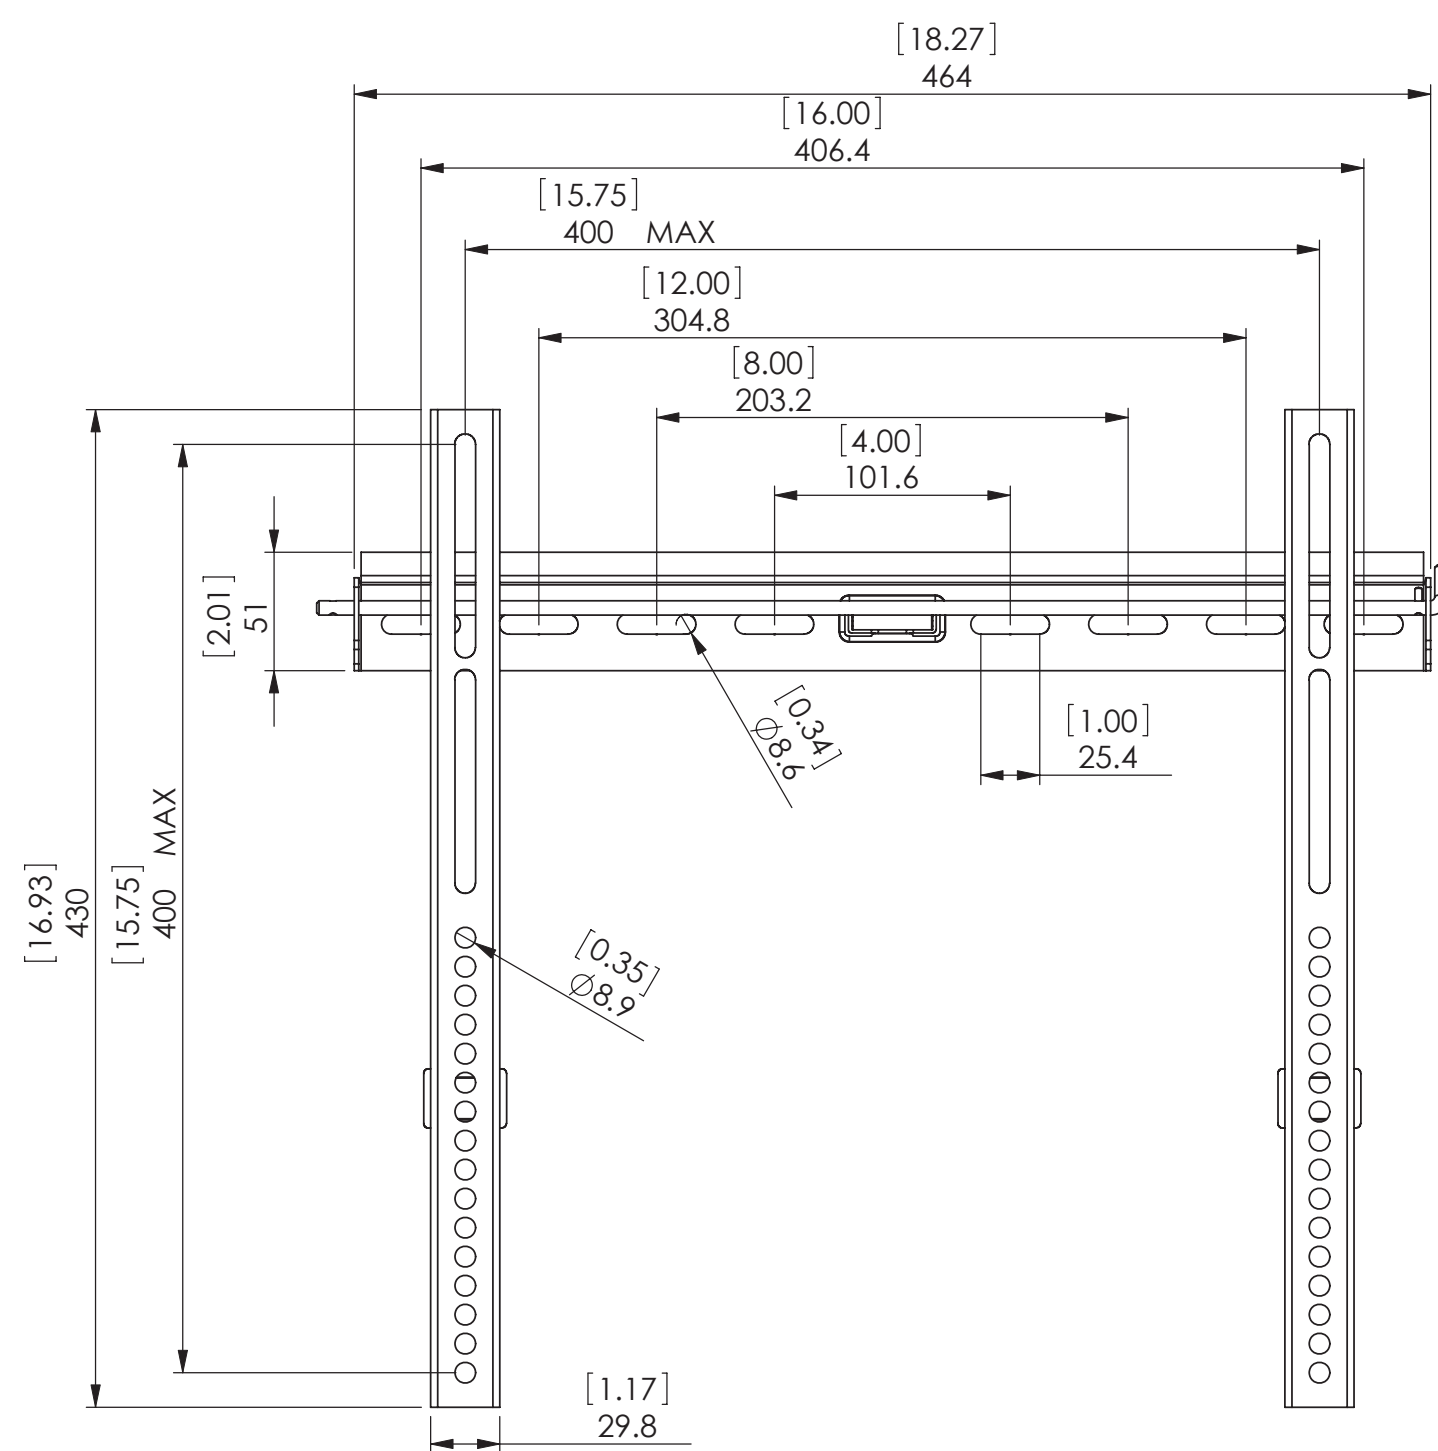

MEDIUM FIXED STANDARD

CS-LP44E

HELIOS™
BY AUDIO SOLUTIONS

©2015 Metra Electronics Corporation, 460 Walker Street, Holly Hill, FL 32117-2699

Specifications are subject to change without notice.

All trademarks are the property of their respective owners.

1-866-839-9187

NOTES: UNLESS OTHERWISE SPECIFIED

1. VESA STANDARD COMPATABILITY (WIDTH X HEIGHT): 200X200 / 200X400 / 300X400 / 400X400 /
2. MAXIMUM VESA MOUNTING CONFIGURATION: 400X400 MM
3. SCREEN SIZE COMPATABILITY: MOST 23-55" SCREENS
4. MAXIMUM WEIGHT CAPACITY: 100 LBS
5. PRODUCT COLOR: BLACK