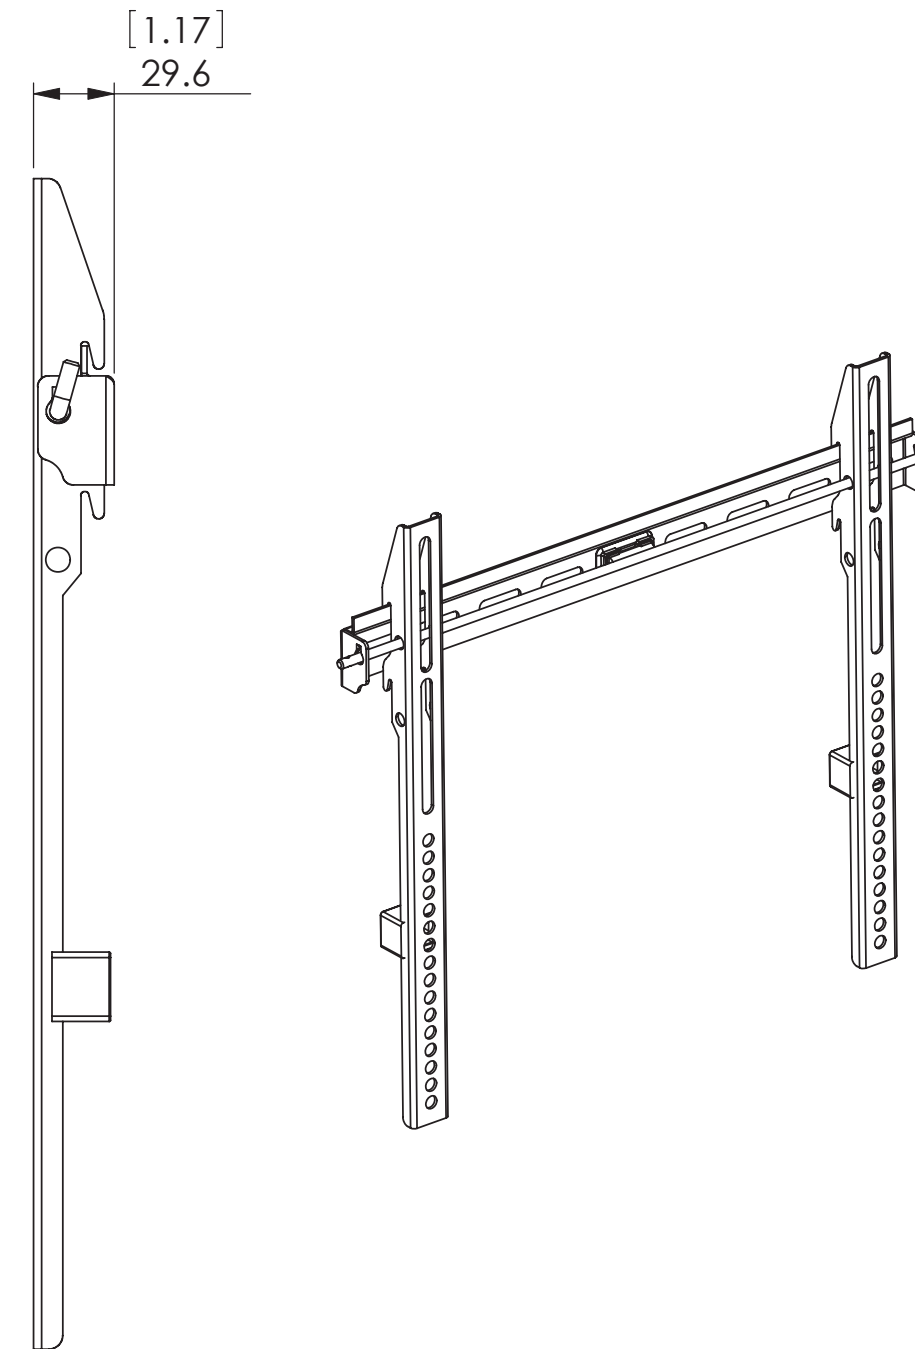

MEDIUM FIXED STANDARD

CS-LP44E

HELIOS™
BY AUDIO SOLUTIONS

©2015 Metra Electronics Corporation, 460 Walker Street, Holly Hill, FL 32117-2699

Specifications are subject to change without notice.

All trademarks are the property of their respective owners.

1-866-839-9187

NOTES: UNLESS OTHERWISE SPECIFIED

1. VESA STANDARD COMPATABILITY (WIDTH X HEIGHT): 200X200 / 200X400 / 300X400 / 400X400 /
2. MAXIMUM VESA MOUNTING CONFIGURATION: 400X400 MM
3. SCREEN SIZE COMPATABILITY: MOST 23-55" SCREENS
4. MAXIMUM WEIGHT CAPACITY: 100 LBS
5. PRODUCT COLOR: BLACK